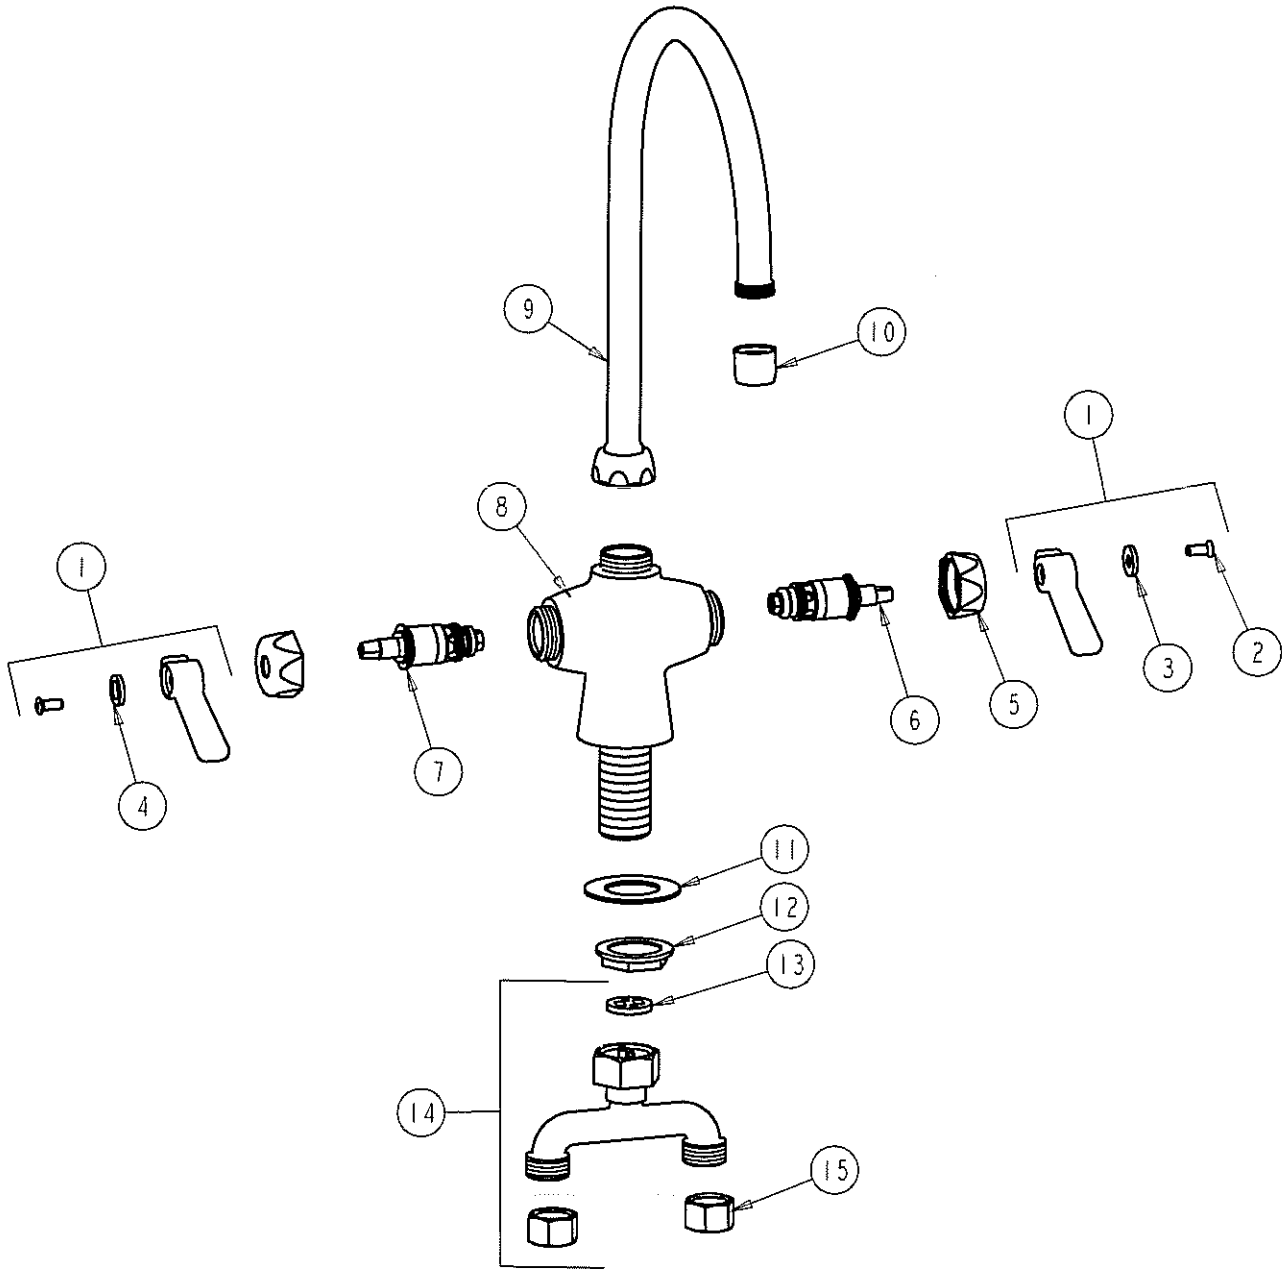

PARTS LIST

BY: SID
CHK'D: *[Signature]*

FINISH: CHROME PLATE
DATE: 01-11-06

50-TGN8AE3

REV:

ITEM NO.	PART NO.	DESCRIPTION	ITEM NO.	PART NO.	DESCRIPTION
1	369PR	LEVER HANDLE ASSEMBLY	9	GN8A	FOR PARTS SEE GN8A
2	420-010	SCREW	10	E3	SOFTFLO OUTLET
3	633-123	INDEX BUTTON (BLUE)	11	50-014	STEEL WASHER
4	633-023	INDEX BUTTON (RED)	12	50-003	LOCKNUT
5	444-005	CAP NUT	13	50-008	FIBER WASHER
6	1-099XT	QUATURN UNIT (RH)	14	50-010K	CONNECTION ASSEMBLY
7	1-100XT	QUATURN UNIT (LH)	15	49-005	COUPLING NUT
8	-----	VALVE BODY (NOT SOLD SEPARATELY)			