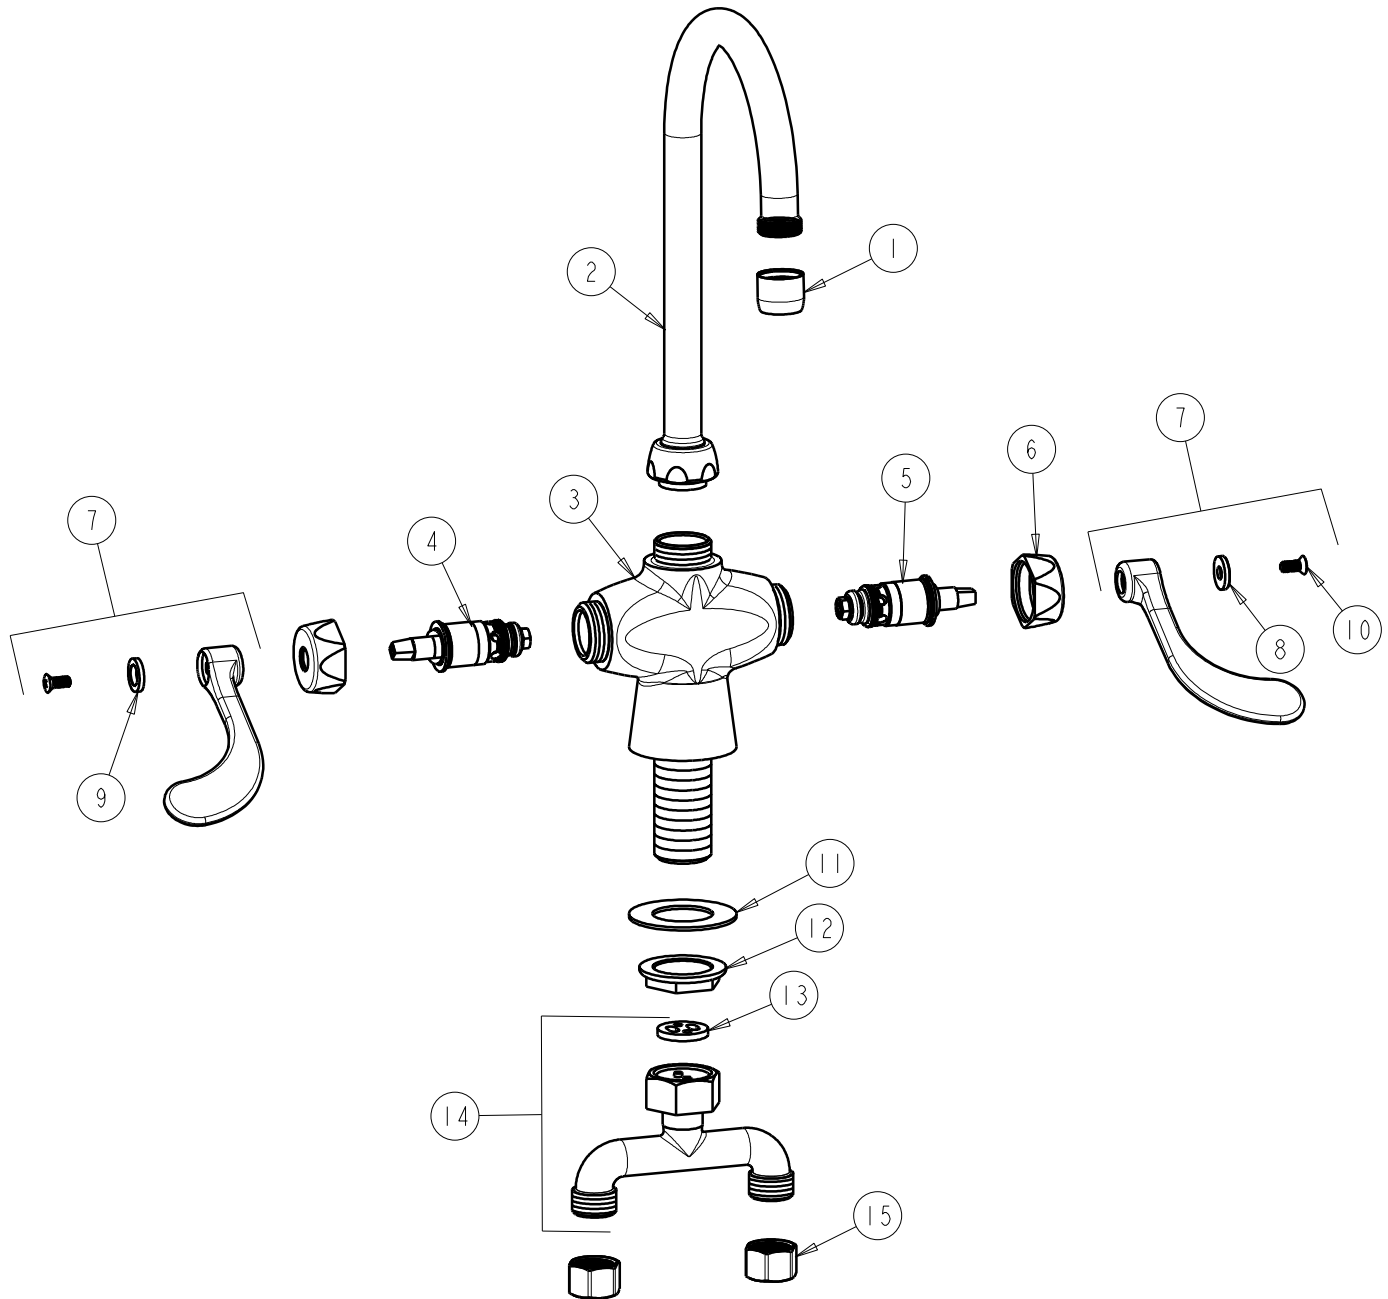

**CHICAGO FAUCETS**  
a Geberit company

2100 South Clearwater Drive  
Des Plaines, IL 60018  
Phone: 847-803-5000  
Fax: 847-803-5454  
www.chicagofaucets.com

**REPAIR PARTS**

FITTING NO.

**50-T317CP**

SUBMITTED MODEL NO.

ITEM NO.

**FOR TECHNICAL ASSISTANCE**  
**1-800-TEC-TRUE (1-800-832-8783)**

BY: SID DATE: 10-28-09

CHK: *[Signature]* REV:

ITEM	PART NO.	DESCRIPTION	ITEM	PART NO.	DESCRIPTION
1	E3JKCP	SOFTFLO AERATOR OUTLET	9	633-023JKNF	INDEX BUTTON (RED)
2	GN2AJKCP	FOR PARTS SEE GN2AJKCP	10	420-010JKRCF	SCREW, 10-32 UNC PH 1/2
3		VALVE BODY (NOT SOLD SEPARATELY)	11	50-014JKNF	STEEL WASHER
4	1-100XTJKNF	QUATURN UNIT (LH)	12	50-003JKRBF	LOCKNUT
5	1-099XTJKNF	QUATURN UNIT (RH)	13	50-008JKNF	RUBBER WASHER
6	444-005JKCP	CAP	14	50-010JKRBF	CONNECTION ASSEMBLY
7	317-PRJKCP	HANDLE, 4" WRISTBLADE (PAIR)	15	49-005JKRBF	COUPLING NUT
8	633-123JKNF	INDEX BUTTON (BLUE)			