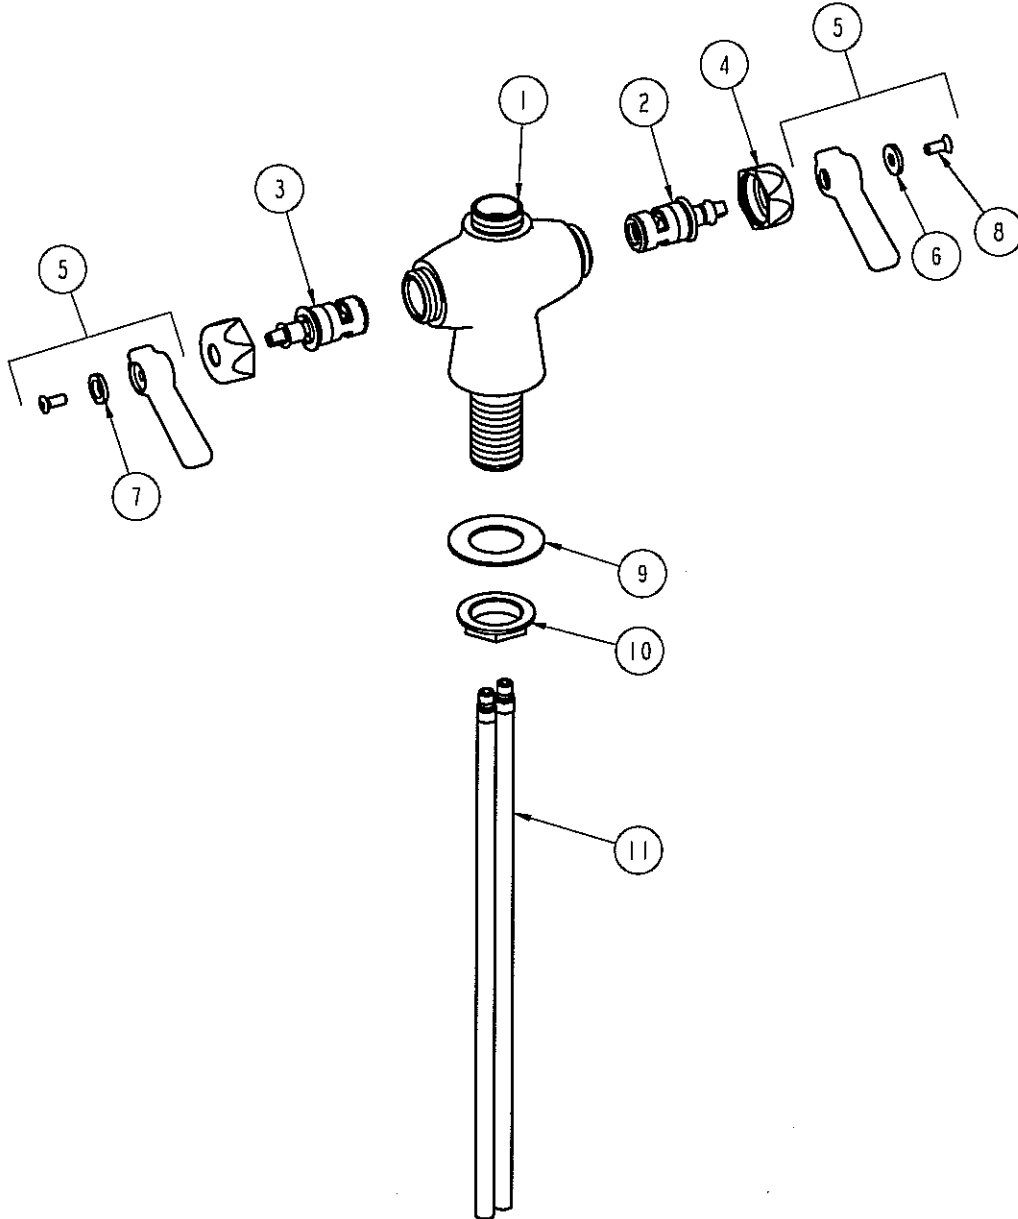

PARTS LIST

BY: SID
CHK'D: *[Signature]*

CHICAGO FAUCETS
Last As Long As The Building

FINISH: AS SPECIFIED
DATE: 10-01-02

50-LESSSPTXK

ITEM NO.	PART NO.	DESCRIPTION	ITEM NO.	PART NO.	DESCRIPTION
1	----	VALVE BODY (NOT SOLD SEPARATELY)	8	420-010	SCREW
2	1-099XK	RH CERAMIC QUATURN UNIT	9	50-014	STEEL WASHER
3	1-100XK	LH CERAMIC QUATURN UNIT	10	50-003	LOCKNUT
4	444-005	CAP NUT	11	50-101K	SUPPLY TUBE ASSEMBLY
5	369PR	LEVER HANDLE ASSEMBLY			
6	633-123	INDEX BUTTON (BLUE)			
7	633-023	INDEX BUTTON (RED)			