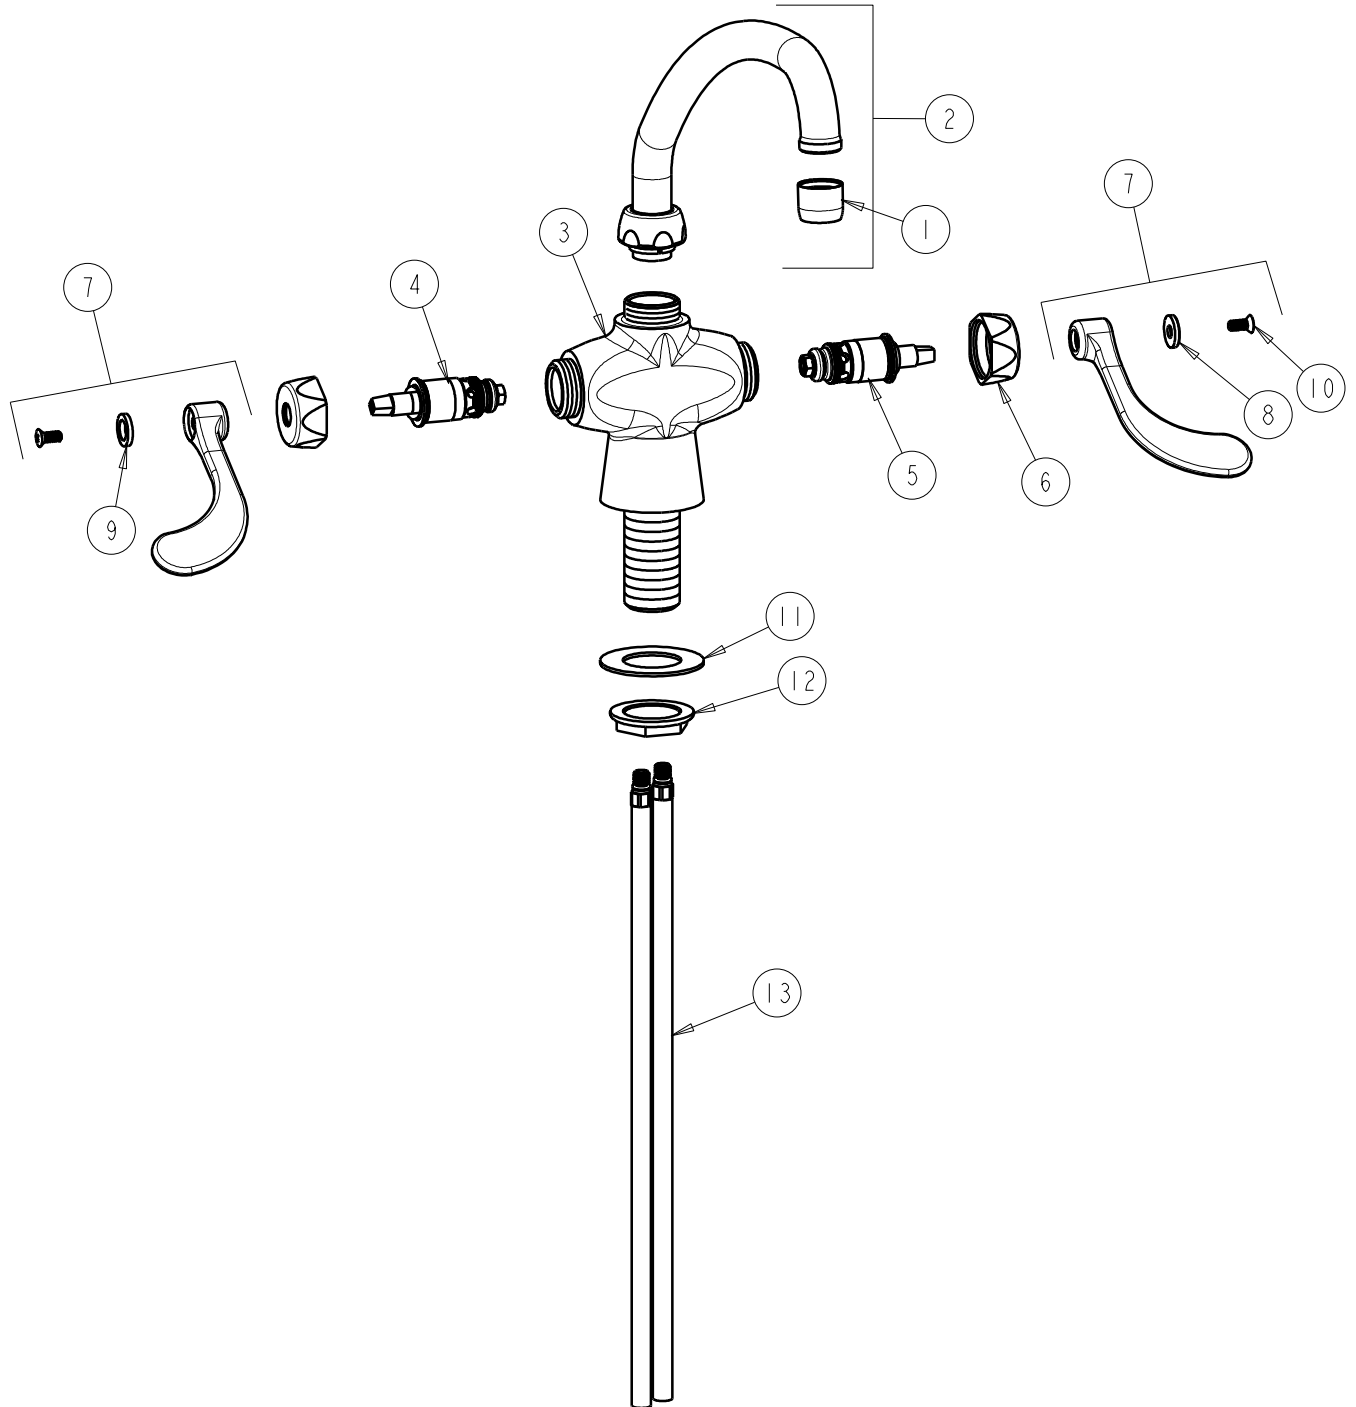

CHICAGO FAUCETS
a Geberit company

2100 South Clearwater Drive
Des Plaines, IL 60018
Phone: 847-803-5000
Fax: 847-803-5454
www.chicagofaucets.com

REPAIR PARTS

FITTING NO.

50-L9-317CP

SUBMITTED MODEL NO.

ITEM NO.

FOR TECHNICAL ASSISTANCE
1-800-TEC-TRUE (1-800-832-8783)

BY: SID DATE: 10-28-09

CHK: *[Signature]* REV:

ITEM	PART NO.	DESCRIPTION	ITEM	PART NO.	DESCRIPTION
1	E3JKCP	SOFTFLO AERATOR OUTLET	8	633-123JKNF	INDEX BUTTON (BLUE)
2	L9JKCP	FOR PARTS SEE L9JKCP	9	633-023JKNF	INDEX BUTTON (RED)
3	-----	VALVE BODY (NOT SOLD SEPARATELY)	10	420-010JKRCF	SCREW, 10-32 UNC PH 1/2
4	1-100XTJKNF	QUATURN UNIT (LH)	11	50-014JKNF	STEEL WASHER
5	1-099XTJKNF	QUATURN UNIT (RH)	12	50-003JKRBF	LOCKNUT
6	444-005JKCP	CAP	13	50-101KJKNF	SUPPLY TUBE ASSEMBLY
7	317-PRJKCP	HANDLE, 4" WRISTBLADE (PAIR)			