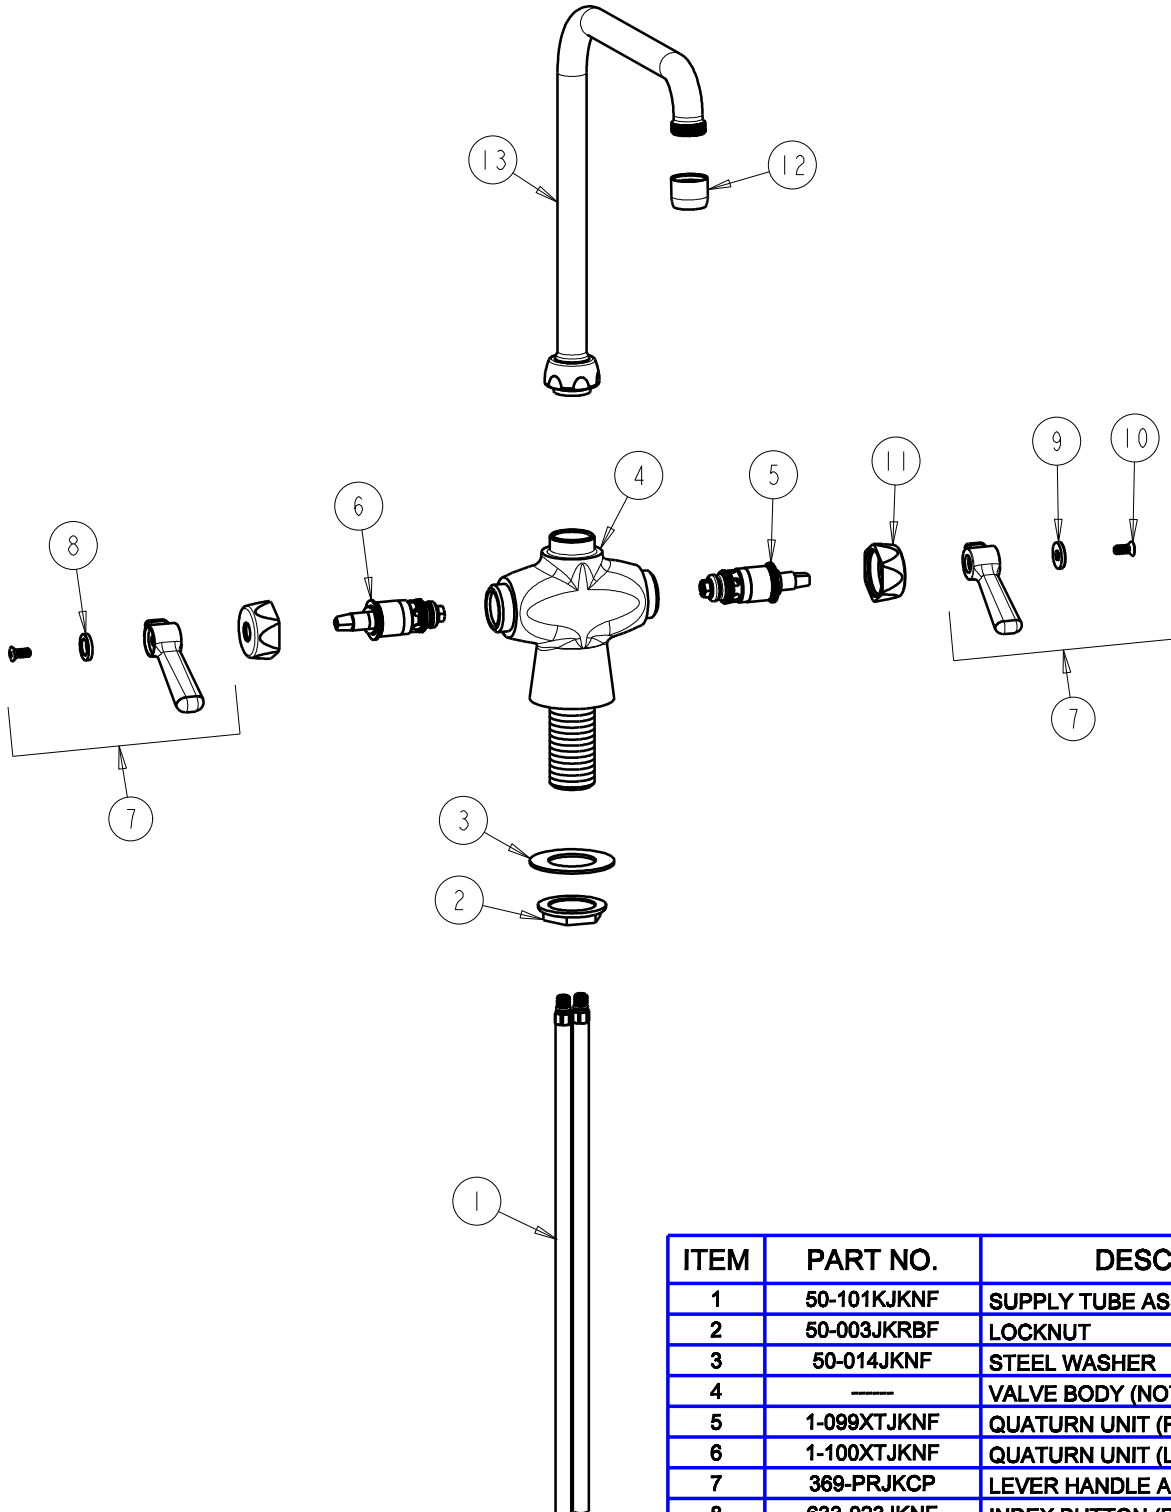

CHICAGO FAUCETS
a Geberit company

2100 South Clearwater Drive
Des Plaines, IL 60018
Phone: 847-803-5000
Fax: 847-803-5454
www.chicagofaucets.com

REPAIR PARTS

FITTING NO.

50-HA8CP

SUBMITTED MODEL NO.

ITEM NO.

BY: JAR DATE: 10-22-09

CHK: *JAR* REV:

FOR TECHNICAL ASSISTANCE
1-800-TEC-TRUE (1-800-832-8783)

ITEM	PART NO.	DESCRIPTION
1	50-101KJKNF	SUPPLY TUBE ASSEMBLY
2	50-003JKRBF	LOCKNUT
3	50-014JKNF	STEEL WASHER
4	—	VALVE BODY (NOT SOLD SEPARATELY)
5	1-099XTJKNF	QUATURN UNIT (RH)
6	1-100XTJKNF	QUATURN UNIT (LH)
7	369-PRJKCP	LEVER HANDLE ASSEMBLY (PAIR)
8	633-023JKNF	INDEX BUTTON (RED)
9	633-123JKNF	INDEX BUTTON (BLUE)
10	420-010JKRCF	SCREW, 10-32 UNC PH 1/2
11	444-005JKCP	CAP
12	E3JKCP	SOFTFLO AERATOR OUTLET
13	HA8AJKCP	HIGH ARCH SWING SPOUT