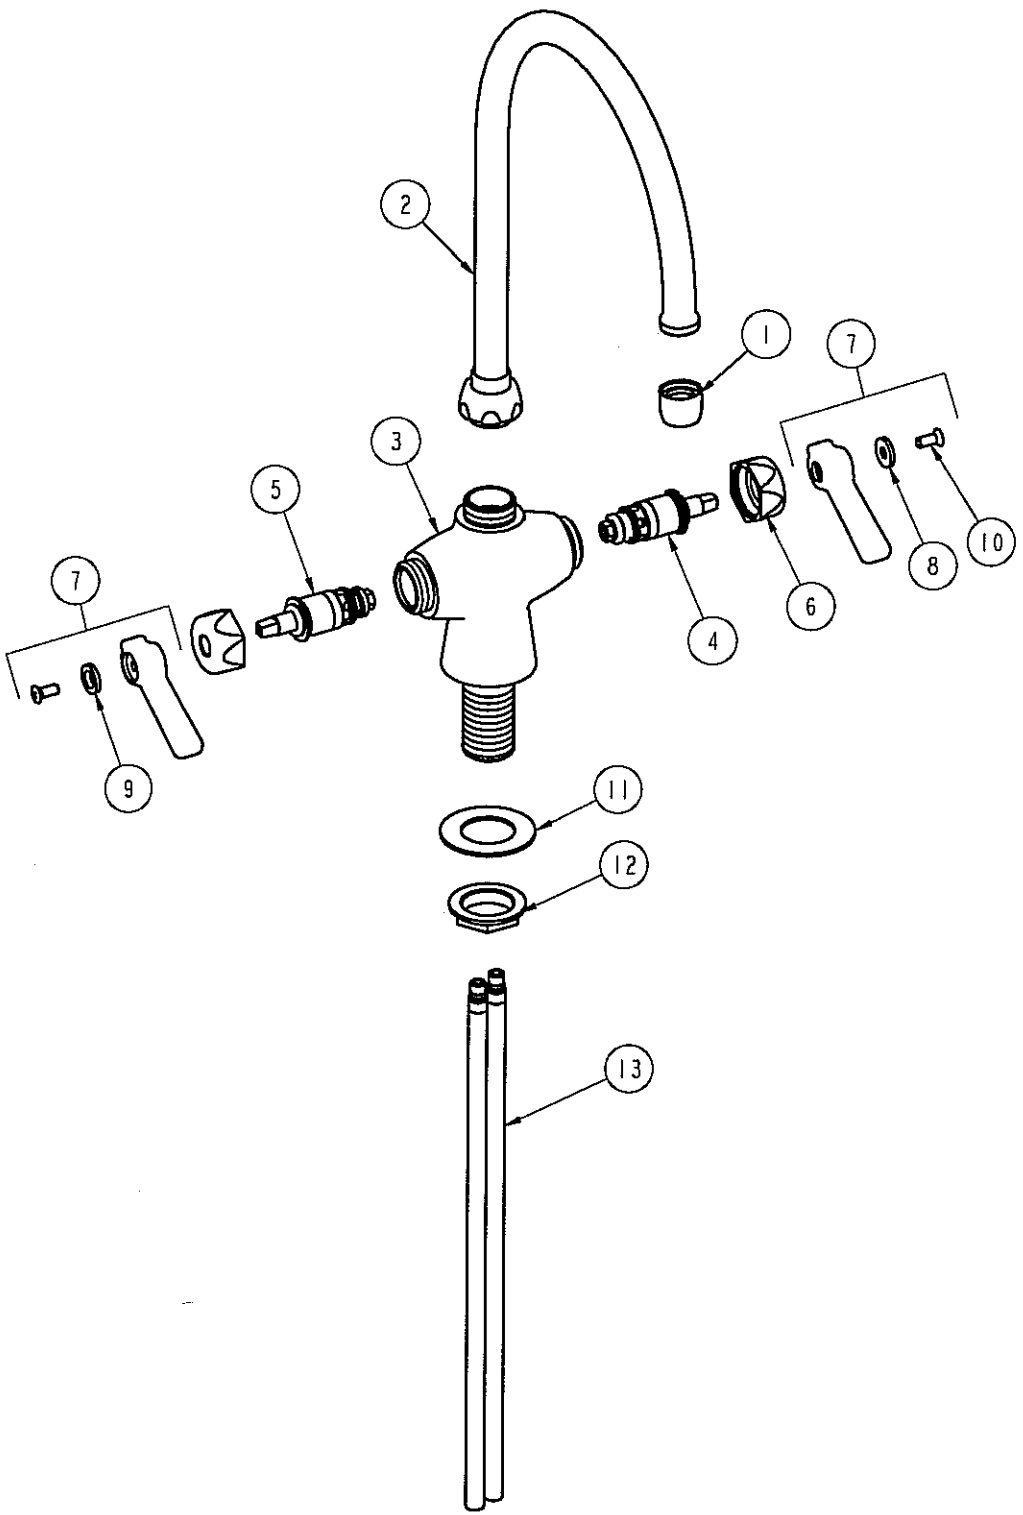

PARTS LIST

BY: SID
CHK'D: *JM*

**CHICAGO
FALCETS**
Last As Long As The Building

FINISH: AS SPECIFIED
DATE: 10-01-02

50-GN8AE3

ITEM NO.	PART NO.	DESCRIPTION	ITEM NO.	PART NO.	DESCRIPTION
1	E3	SOFTFLO OUTLET	8	633-123	INDEX BUTTON (BLUE)
2	GN8A	FOR PARTS SEE GN8A	9	633-023	INDEX BUTTON (RED)
3	-----	VALVE BODY (NOT SOLD SEPARATELY)	10	420-010	SCREW
4	1-099XT	QUATURN UNIT (RH)	11	50-014	STEEL WASHER
5	1-100XT	QUATURN UNIT (LH)	12	50-003	LOCKNUT
6	444-005	CAP NUT	13	50-101K	SUPPLY TUBE ASSEMBLY
7	369PR	LEVER HANDLE ASSEMBLY			