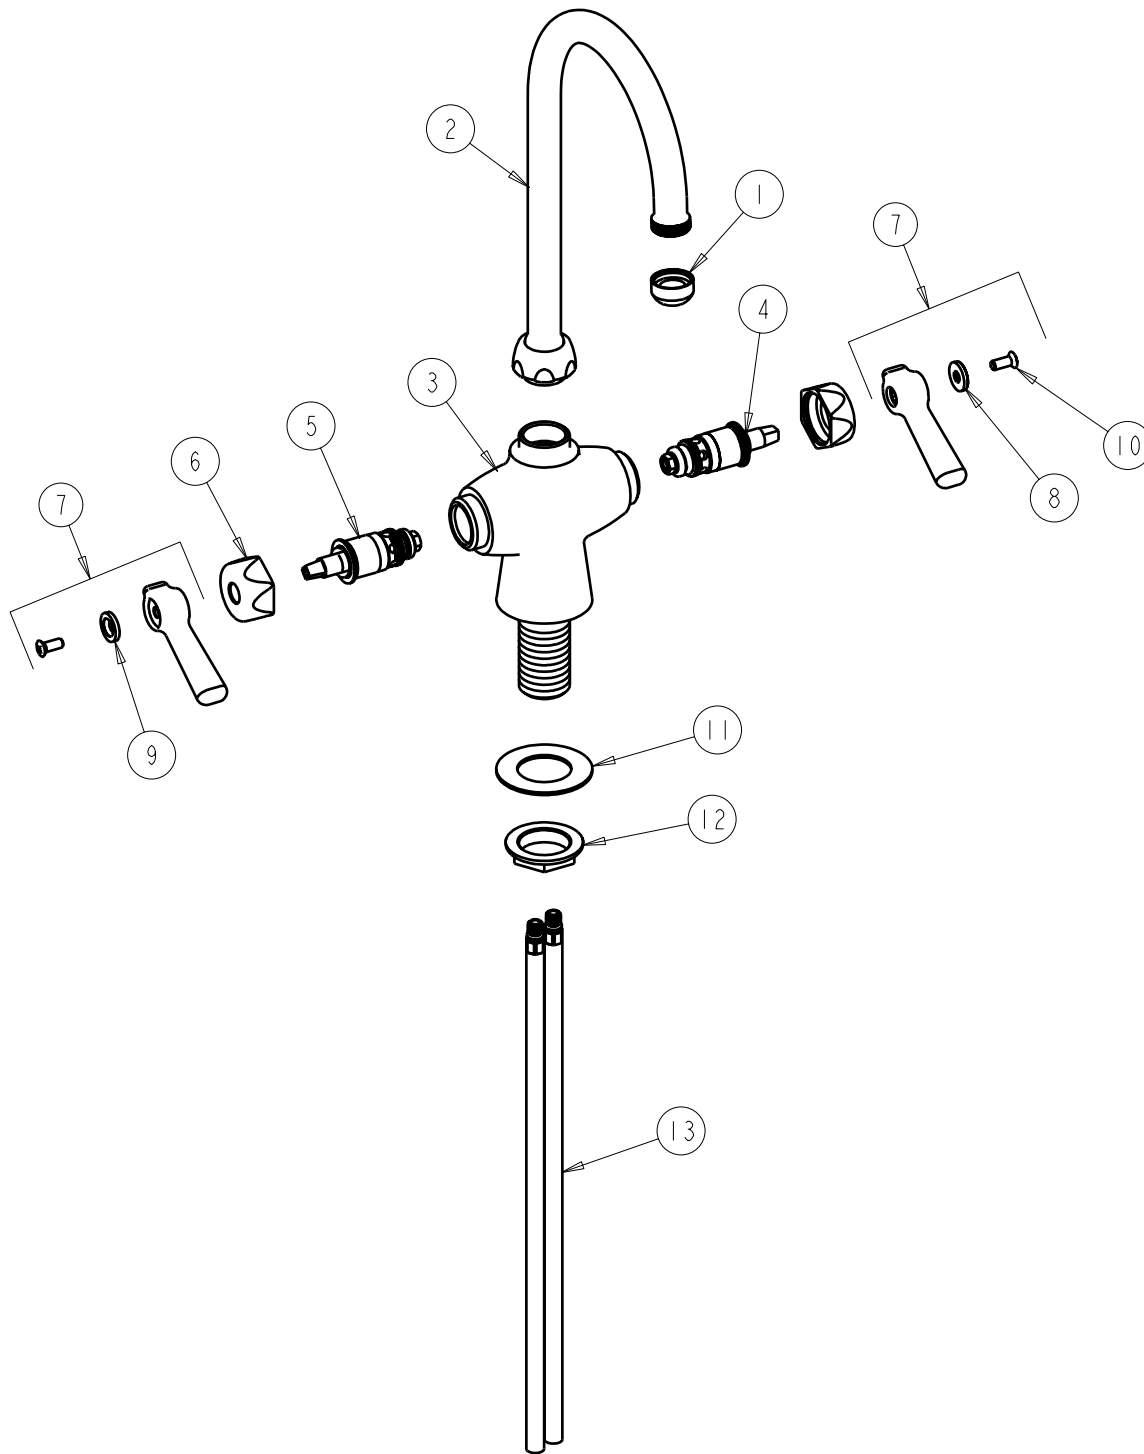

PARTS LIST

BY: SID
CHK'D: *[Signature]*

FINISH: AS SPECIFIED
DATE: 06-28-07

50-E1

REV:

ITEM	PART NO.	DESCRIPTION	ITEM	PART NO.	DESCRIPTION
1	E1JKRCF	OUTLET	8	633-123JKNF	INDEX BUTTON (BLUE)
2	GN2AJKCP	FOR PARTS SEE GN2AJKCP	9	633-023JKNF	INDEX BUTTON (RED)
3	-----	VALVE BODY (NOT SOLD SEPARATELY)	10	420-010JKRCF	SCREW, 10-32UNC PH 1/2
4	1-099XTJKNF	QUATURN UNIT (RH)	11	50-014JKNF	STEEL WASHER
5	1-100XTJKNF	QUATURN UNIT (LH)	12	50-003JKRBF	LOCKNUT
6	444-005JKCP	CAP NUT	13	50-101KJKNF	SUPPLY TUBE ASSEMBLY
7	369-PRJKCP	LEVER HANDLE ASSEMBLY (PAIR)			