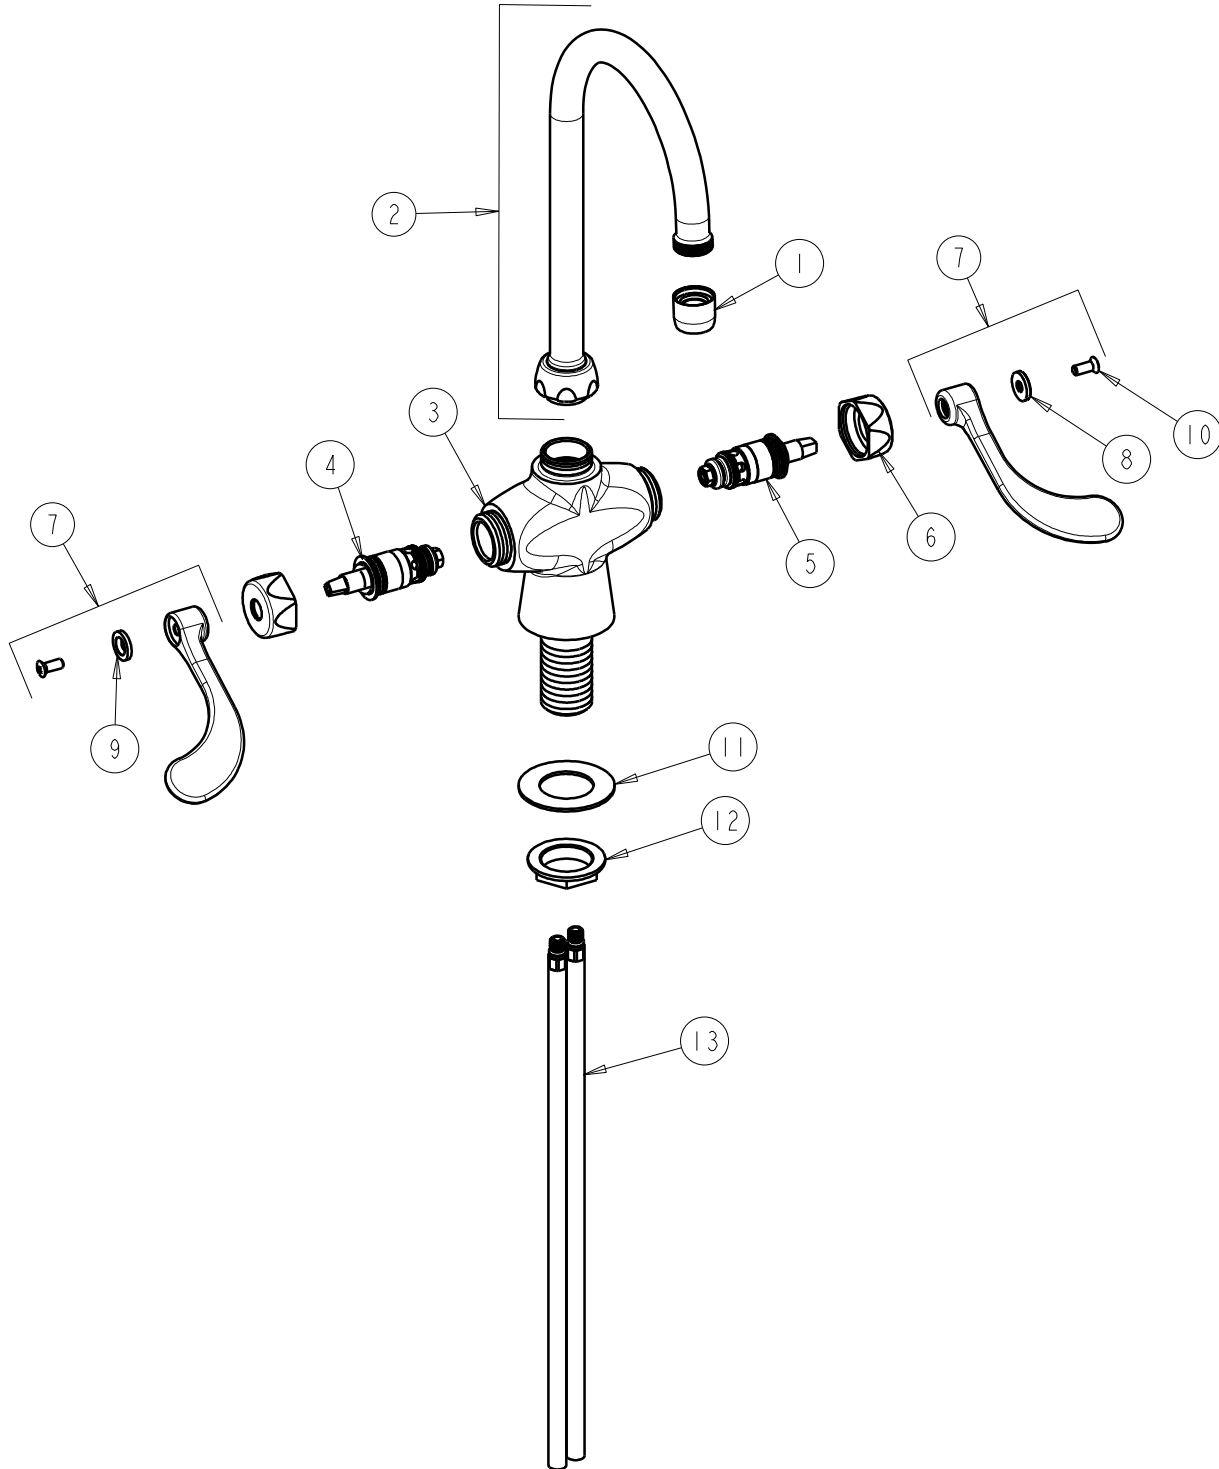

CHICAGO FAUCETS
a Geberit company

2100 South Clearwater Drive
Des Plaines, IL 60018
Phone: 847-803-5000
Fax: 847-803-5454
www.chicagofaucets.com

REPAIR PARTS

FITTING NO.

50-317ABCP

SUBMITTED MODEL NO.

ITEM NO.

FOR TECHNICAL ASSISTANCE
1-800-TEC-TRUE (1-800-832-8783)

BY: SID DATE: 05-13-09

CHK: *[Signature]* REV:

ITEM	PART NO.	DESCRIPTION	ITEM	PART NO.	DESCRIPTION
1	E3JKCP	SOFTFLO AERATOR OUTLET	8	633-123JKNF	INDEX BUTTON (BLUE)
2	GN2AE3JKCP	FOR PARTS SEE GN2AE3JKCP	9	633-023JKNF	INDEX BUTTON (RED)
3	-----	VALVE BODY (NOT SOLD SEPARATELY)	10	420-010JKRCF	SCREW, 10-32 UNC PH 1/2
4	AB1-100XTJKNF	QUATURN UNIT (LH)	11	50-014JKNF	STEEL WASHER
5	AB1-099XTJKNF	QUATURN UNIT (RH)	12	50-003JKRBF	LOCKNUT
6	444-005JKCP	CAP	13	50-101KJKNF	SUPPLY TUBE ASSEMBLY
7	317-PRJKCP	HANDLE, 4" WRISTBLADE (PAIR)			