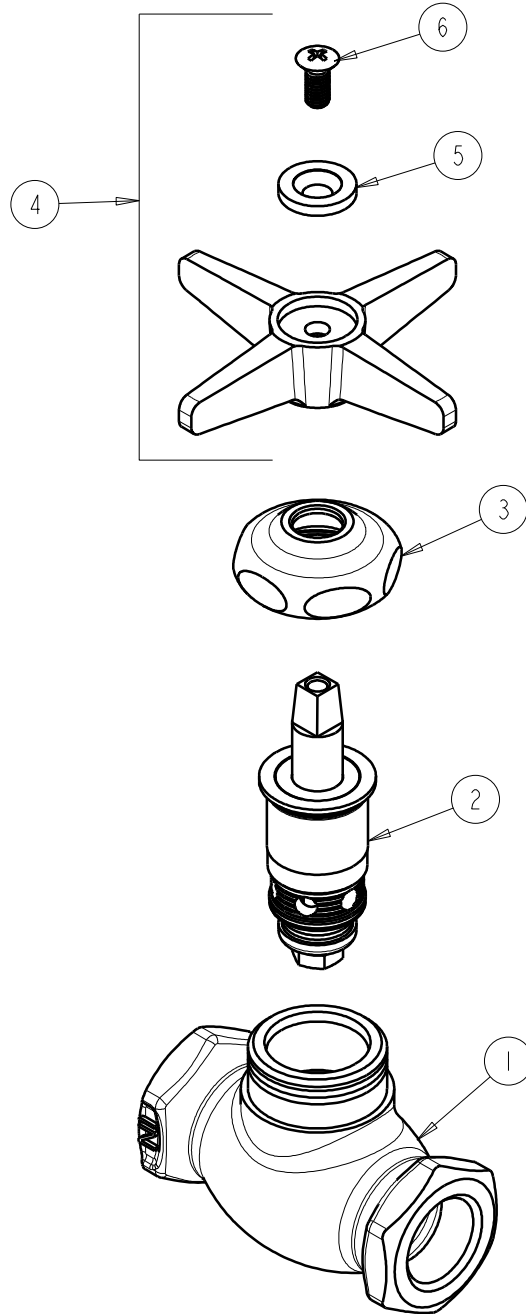

CHICAGO FAUCETS
a Geberit company

2100 South Clearwater Drive
Des Plaines, IL 60018
Phone: 847-803-5000
Fax: 847-803-5454
www.chicagofaucets.com

REPAIR PARTS

BY: SID DATE: 10-09-09
CHK: *[Signature]* REV:

FITTING NO.

45-HOTCP

SUBMITTED MODEL NO.

ITEM NO.

FOR TECHNICAL ASSISTANCE
1-800-TEC-TRUE (1-800-832-8783)

ITEM	PART NO.	DESCRIPTION
1	—	BODY (NOT SOLD SEPARATELY)
2	217-XTLHJKNF	CARTRIDGE, SLO-COMPRESSION
3	1-214JKCP	CAP
4	633-HOTJKCP	4-ARM CROSS HANDLE ASSEMBLY
5	633-023JKNF	INDEX BUTTON (RED)
6	420-010JKRCF	SCREW, 10-32 UNC PH 1/2