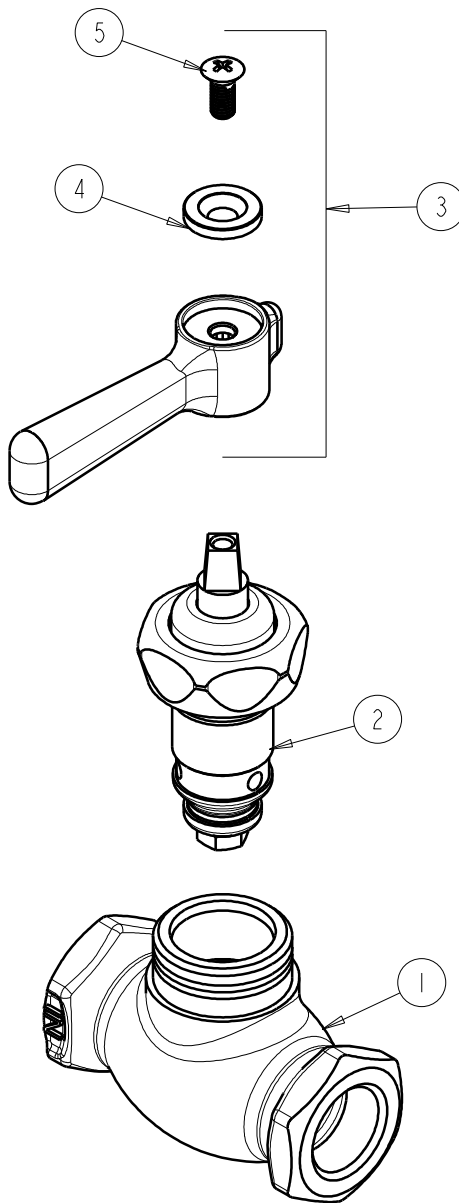

BY: SID DATE: 10-08-09

CHK: *[Signature]* REV:

FITTING NO.

45-369-244COLD CP

SUBMITTED MODEL NO.

ITEM NO.

ITEM	PART NO.	DESCRIPTION
1	—	BODY (NOT SOLD SEPARATELY)
2	826-XJKNF	KLO-SELF CARTRIDGE
3	369-COLDJKCP	LEVER HANDLE ASSEMBLY
4	633-123JKNF	INDEX BUTTON (BLUE)
5	420-010JKRCF	SCREW, 10-32 UNC PH 1/2