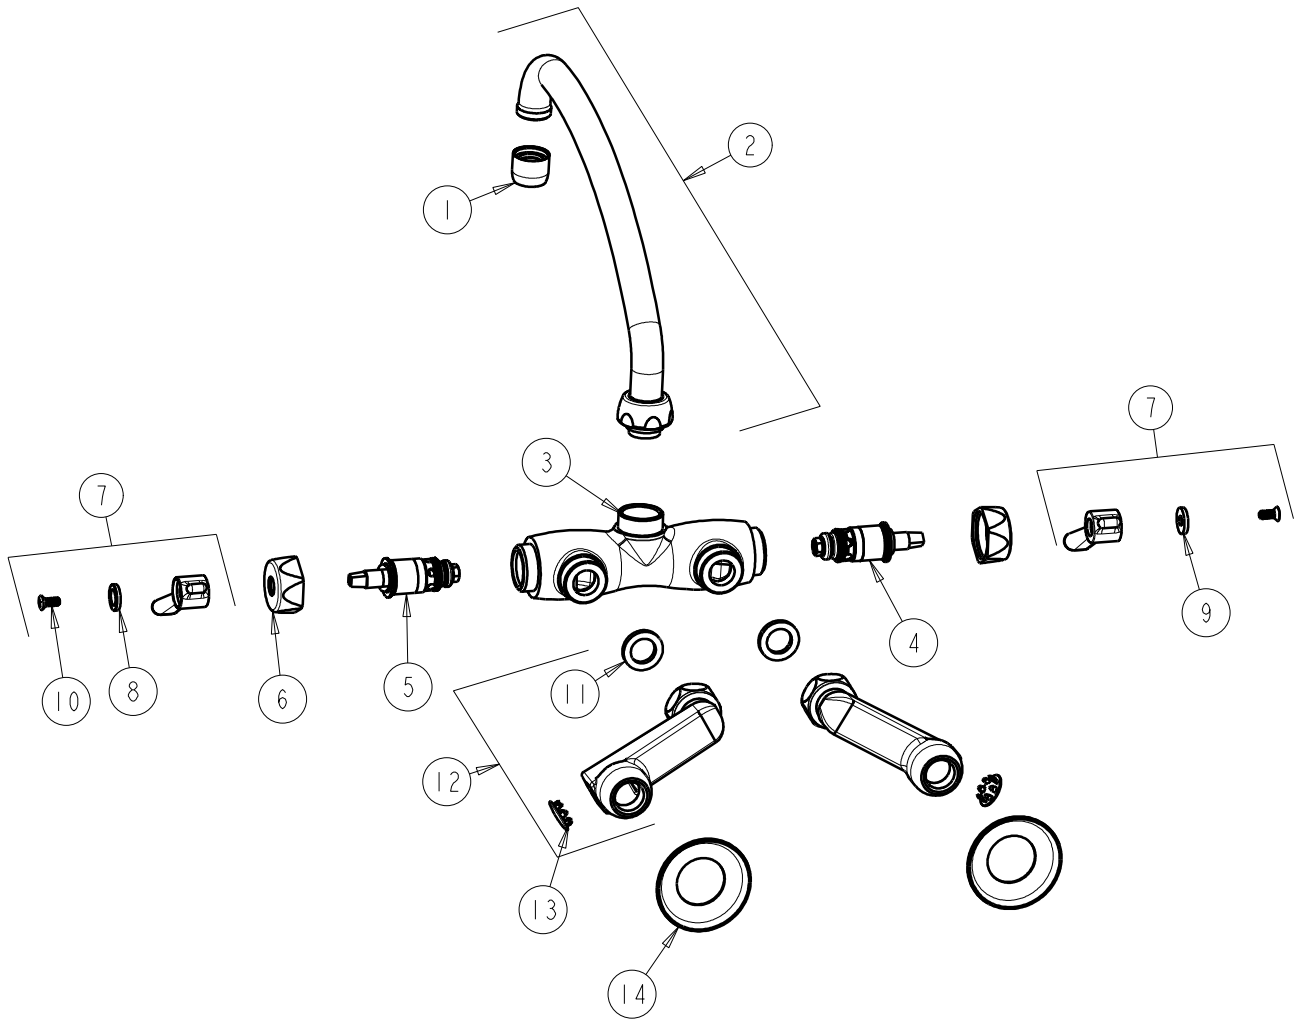

CHICAGO FAUCETS
a Geberit company

2100 South Clearwater Drive
Des Plaines, IL 60018
Phone: 847-803-5000
Fax: 847-803-5454
www.chicagofaucets.com

REPAIR PARTS

FITTING NO.

445-L9RCP

SUBMITTED MODEL NO.

ITEM NO.

FOR TECHNICAL ASSISTANCE
1-800-TEC-TRUE (1-800-832-8783)

BY: JAR DATE: 09-29-09

CHK: *JAR* REV:

ITEM	PART NO.	DESCRIPTION
1	E3JKCP	SOFTFLO AERATOR OUTLET
2	L9JKCP	FOR PARTS SEE L9JKCP
3	—	VALVE BODY (NOT SOLD SEPARATELY)
4	1-100XTJKNF	QUATURN UNIT (LH)
5	1-099XTJKNF	QUATURN UNIT (RH)
6	444-005JKCP	CAP
7	369-PRJKCP	LEVER HANDLE ASSEMBLY (PAIR)
8	633-123JKNF	INDEX BUTTON (BLUE)
9	633-023JKNF	INDEX BUTTON (RED)
10	420-010JKRCF	SCREW, 10-32 UNC PH 1/2
11	1-011JKNF	WASHER, .97 X .62 X .12
12	RJKCP	SUPPLY ARM ASSEMBLY
13	1-144JKCP	BUTTON
14	1-055JKCP	FLANGE