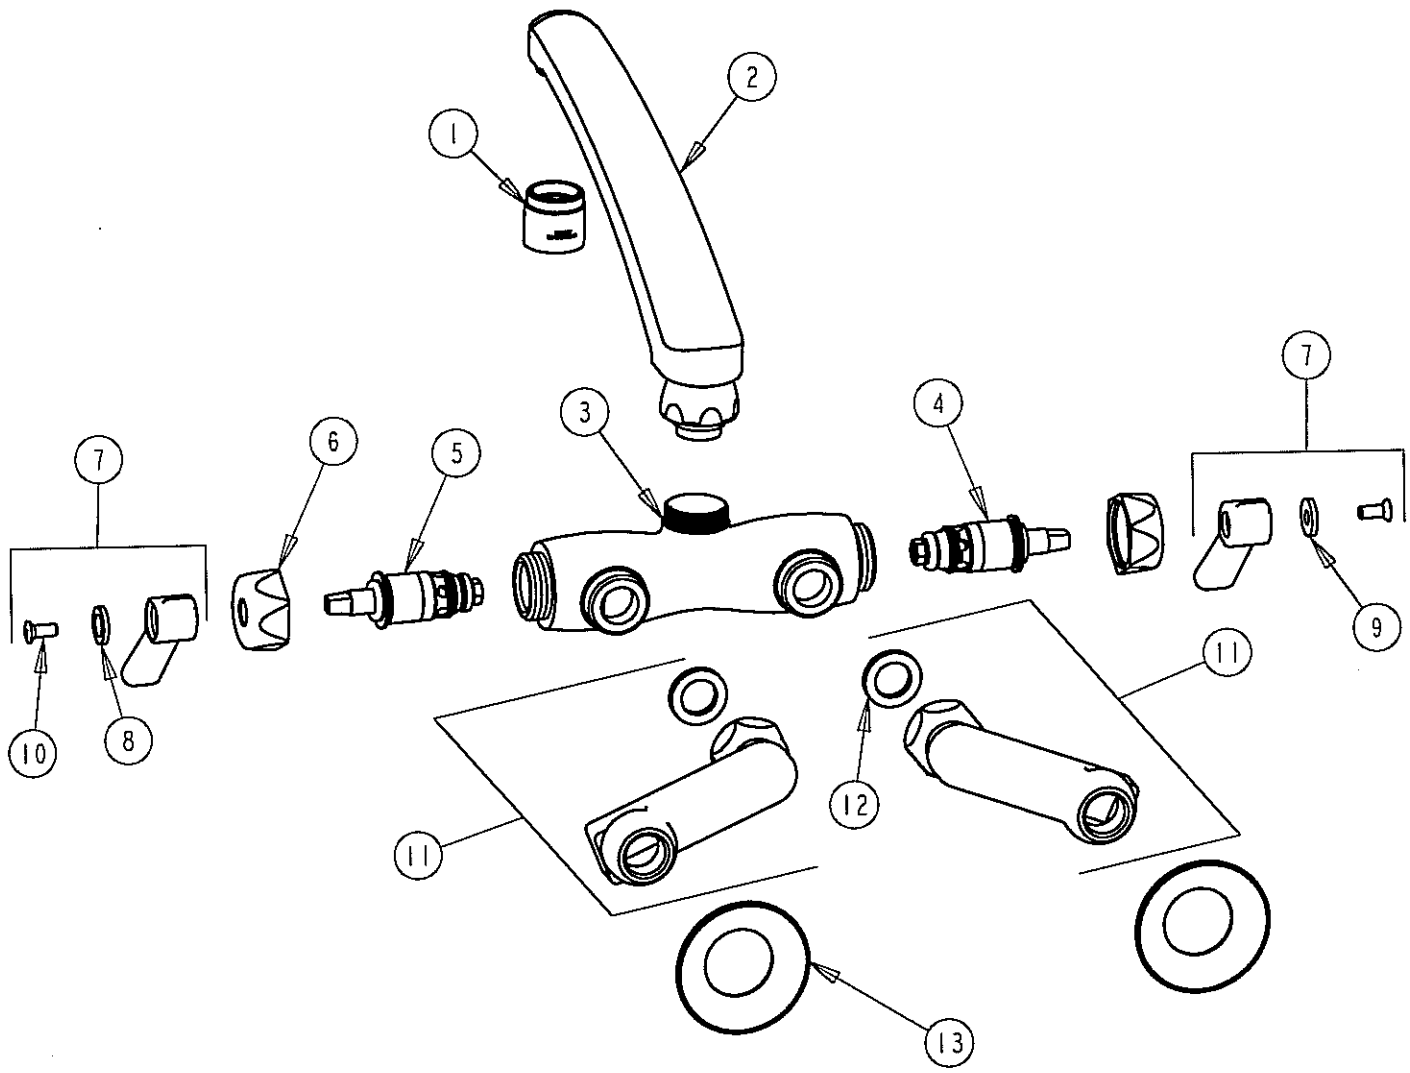

PARTS LIST

BY: SID
CHK'D: SID

FINISH: AS SPECIFIED
DATE: 10-01-02

445-L8VPA

ITEM NO.	PART NO.	DESCRIPTION	ITEM NO.	PART NO.	DESCRIPTION
1	E3VP	SOFTFLO OUTLET (INCL KEY)	8	633-123	INDEX BUTTON (BLUE)
2	L8	FOR PARTS SEE L8LESSE3	9	633-023	INDEX BUTTON (RED)
3	-----	VALVE BODY (NOT SOLD SEPARATELY)	10	420-010	SCREW
4	1-100XT	QUATURN UNIT (LH)	11	H	'H' ARM ASSEMBLY w/WASHER
5	1-099XT	QUATURN UNIT (RH)	12	1-011	WASHER
6	444-005	CAP NUT	13	1-055	FLANGE
7	369PR	LEVER HANDLE ASSEMBLY			