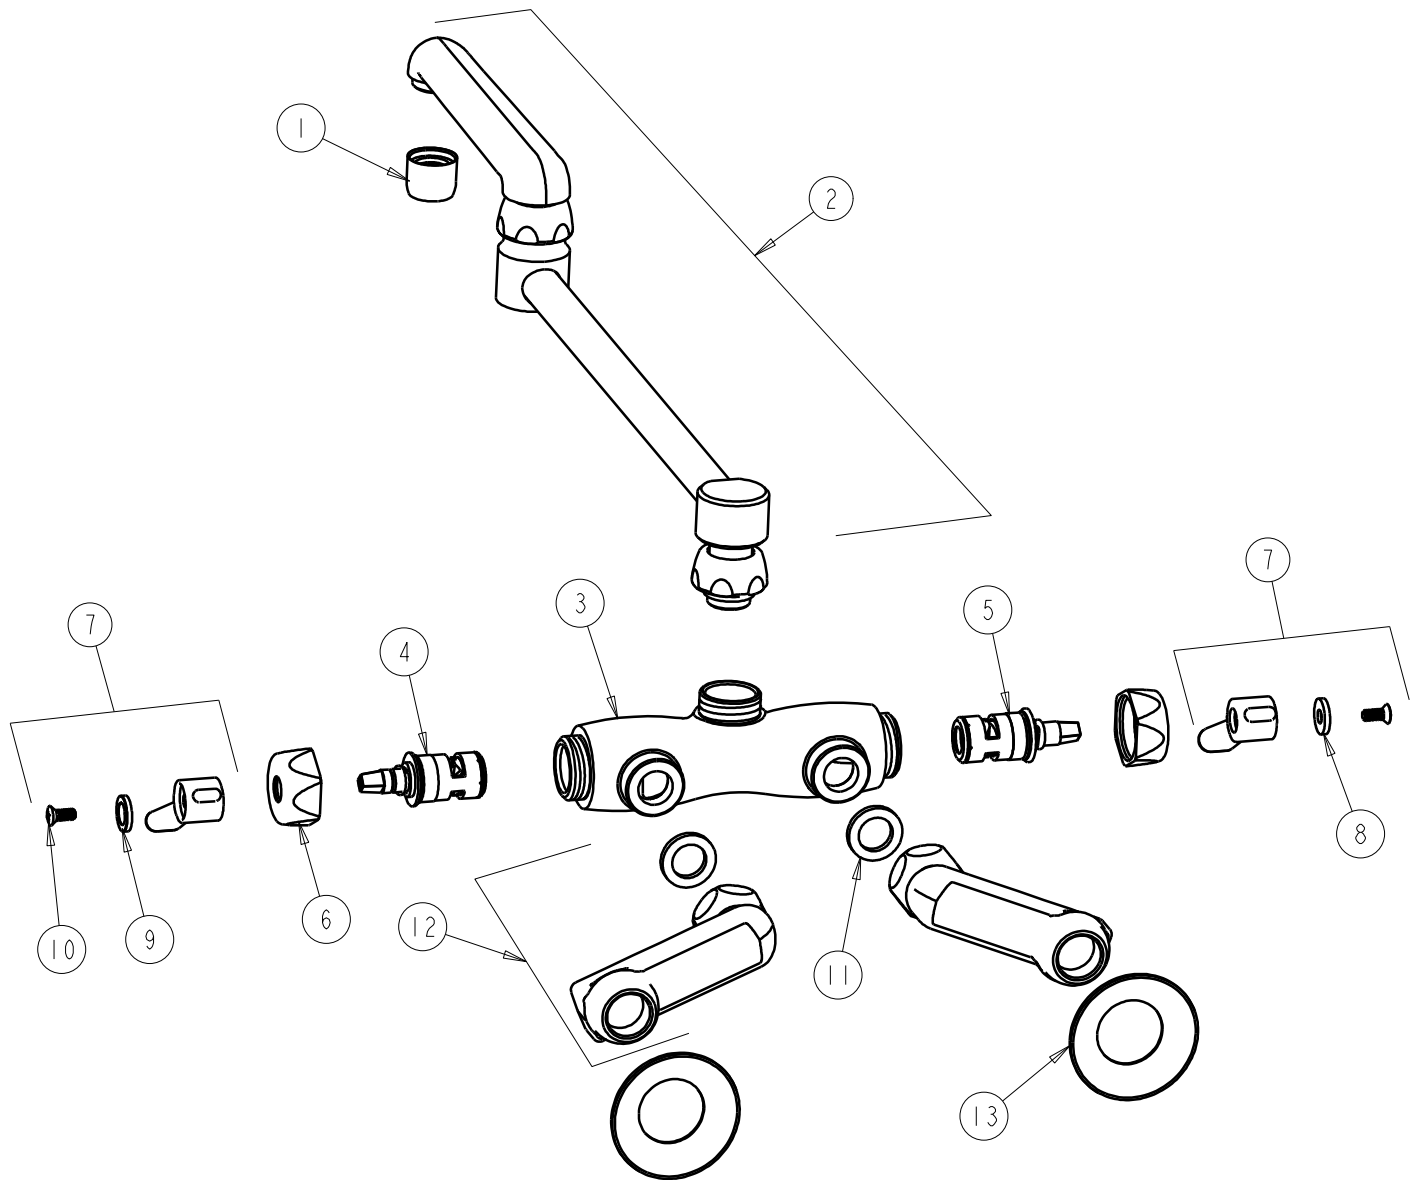

**CHICAGO FAUCETS**  
a Geberit company

2100 South Clearwater Drive  
Des Plaines, IL 60018  
Phone: 847-803-5000  
Fax: 847-803-5454  
www.chicagofaucets.com

**REPAIR PARTS**

FITTING NO.

**445-DJ18XKCP**

SUBMITTED MODEL NO.

ITEM NO.

**FOR TECHNICAL ASSISTANCE**  
1-800-TEC-TRUE (1-800-832-8783)

BY: SID DATE: 09-24-09

CHK: *[Signature]* REV:

ITEM	PART NO.	DESCRIPTION	ITEM	PART NO.	DESCRIPTION
1	E3JKCP	SOFTFLO AERATOR OUTLET	8	633-023JKNF	INDEX BUTTON (RED)
2	DJ18JKCP	FOR PARTS SEE DJ18JKCP	9	633-123JKNF	INDEX BUTTON (BLUE)
3	---	VALVE BODY (NOT SOLD SEPARATELY)	10	420-010JKRCF	SCREW, 10-32 UNC PH 1/2
4	1-099XKJKNF	RH CERAMIC QUATURN UNIT	11	1-011JKNF	WASHER, .97 X .62 X .12
5	1-100XKJKNF	LH CERAMIC QUATURN UNIT	12	HJKCP	'H' ARM ASSEMBLY w/WASHER
6	444-005JKCP	CAP	13	1-055JKCP	FLANGE
7	369-PRJKCP	LEVER HANDLE ASSEMBLY (PAIR)			