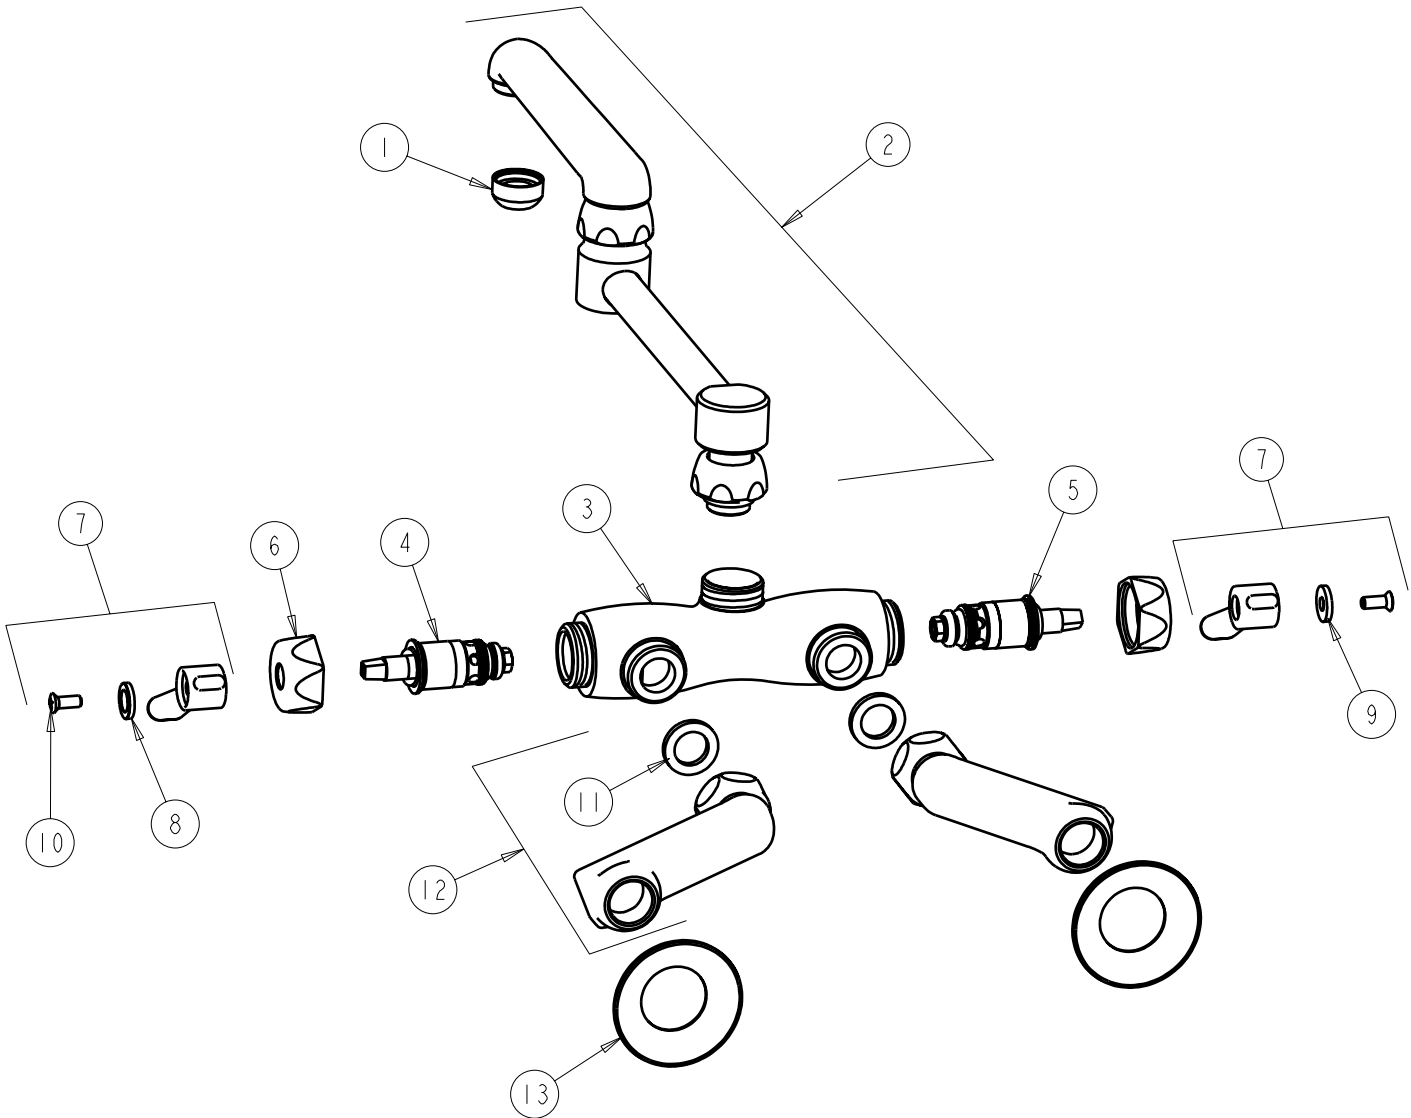

PARTS LIST

BY: SID
CHK'D: *[Signature]*

FINISH: AS SPECIFIED
DATE: 06-25-07

445-DJ13E1

REV:

ITEM	PART NO.	DESCRIPTION	ITEM	PART NO.	DESCRIPTION
1	E1JKRCF	OUTLET	8	633-123JKNF	INDEX BUTTON (BLUE)
2	DJ13LESSE3JKCP	FOR PARTS SEE DJ13LESSE3JKCP	9	633-023JKNF	INDEX BUTTON (RED)
3	-----	VALVE BODY (NOT SOLD SEPARATELY)	10	420-010JKRCF	SCREW, 10-32UNC PH 1/2
4	1-099XTJKNF	QUATURN UNIT (RH)	11	1-011JKNF	WASHER
5	1-100XTJKNF	QUATURN UNIT (LH)	12	HJKCP	'H' ARM ASSEMBLY w/WASHER
6	444-005JKCP	CAP NUT	13	1-055JKCP	FLANGE
7	369-PRJKCP	LEVER HANDLE ASSEMBLY (PAIR)			