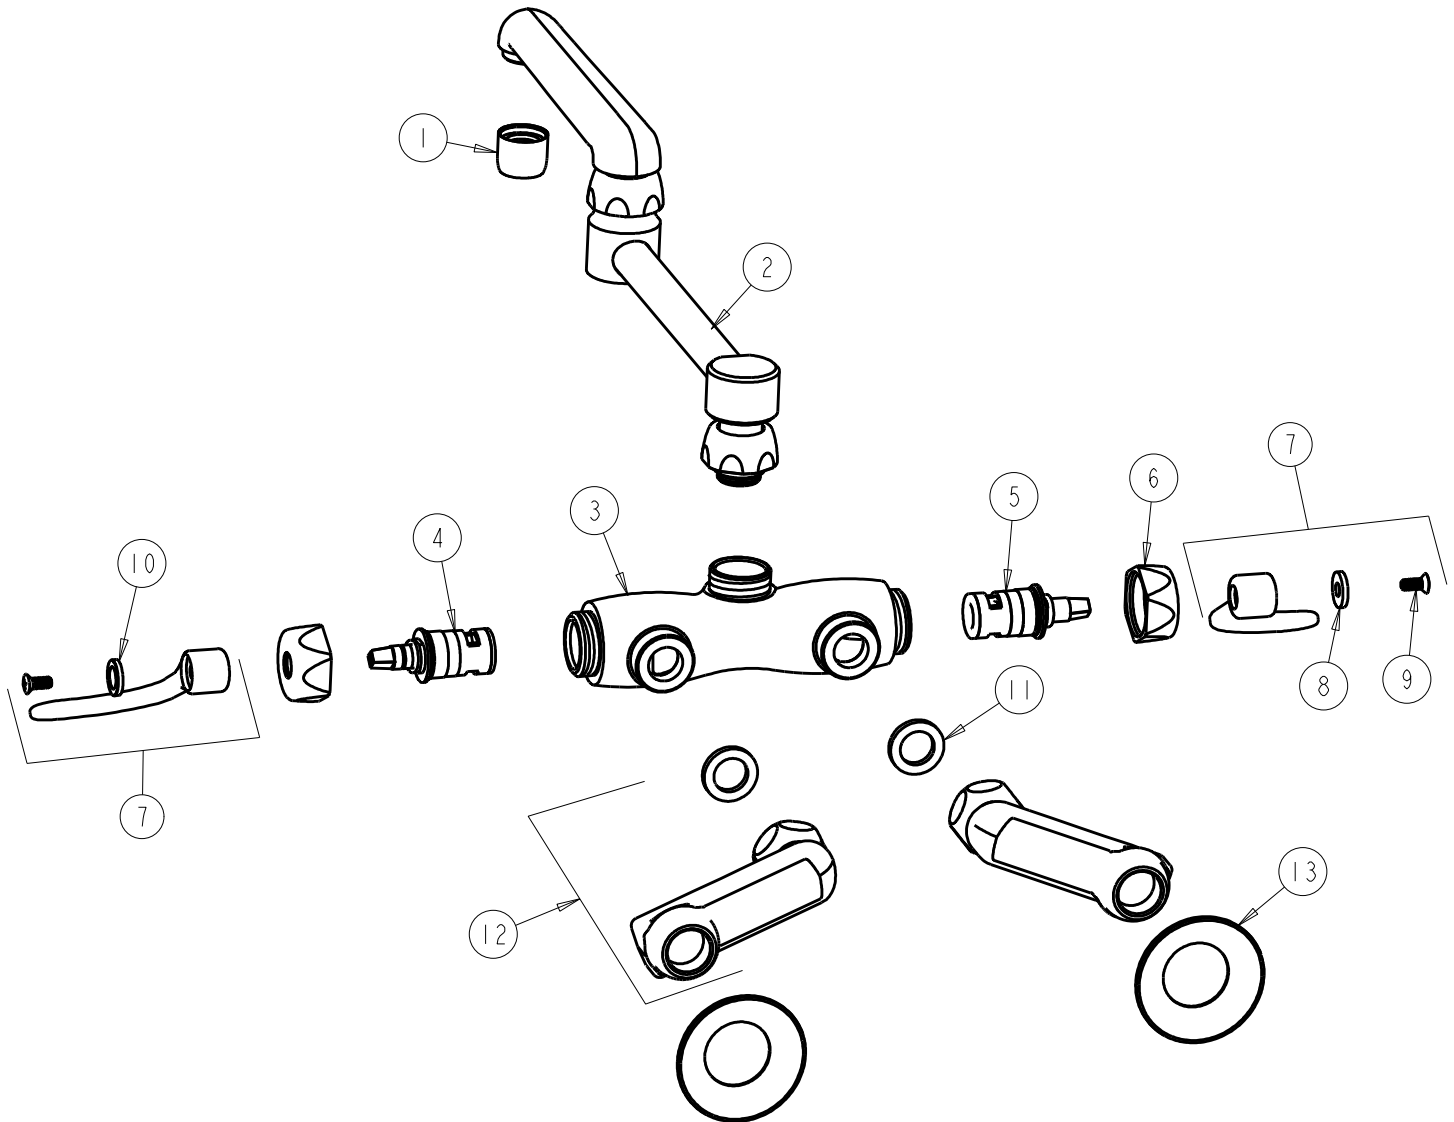

CHICAGO FAUCETS
a Geberit company

2100 South Clearwater Drive
Des Plaines, IL 60018
Phone: 847-803-5000
Fax: 847-803-5454
www.chicagofaucets.com

REPAIR PARTS

FITTING NO.

445-DJ13-317XKCP

SUBMITTED MODEL NO.

ITEM NO.

BY: SID DATE: 05-24-12

CHK: *[Signature]* REV:

FOR TECHNICAL ASSISTANCE
1-800-TEC-TRUE (1-800-832-8783)

ITEM	PART NO.	DESCRIPTION	ITEM	PART NO.	DESCRIPTION
1	E3JKCP	SOFTFLO AERATOR 2.2 GPM	8	633-023JKNF	INDEX BUTTON (RED)
2	DJ13LESSE3JKCP	FOR PARTS SEE DJ13JKCP	9	420-010JKRCF	SCREW, 10-32 UNC PH 1/2
3	---	VALVE BODY (NOT SOLD SEPARATELY)	10	633-123JKNF	INDEX BUTTON (BLUE)
4	1-099XKJKNF	RH CERAMIC CARTRIDGE	11	1-011JKNF	WASHER, .97 X .62 X .12
5	1-100XKJKNF	LH CERAMIC CARTRIDGE	12	HJKCP	'H' ARM ASSEMBLY w/WASHER
6	444-005JKCP	CAP	13	1-055JKCP	FLANGE
7	317-PRJKCP	HANDLE, 4" WRISTBLADE (PAIR)			