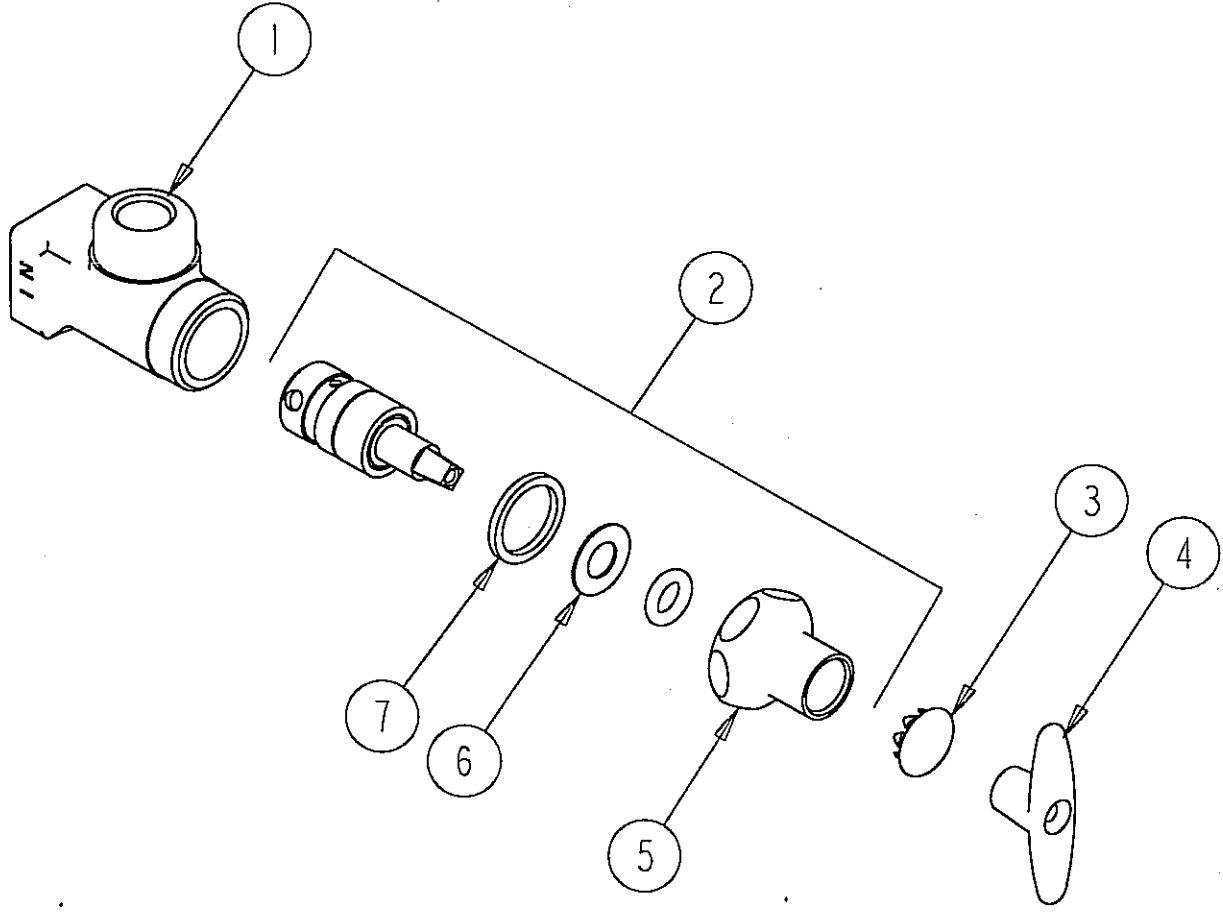

# PARTS LIST

BY: AJZ  
CHK'D: *[Signature]*

FINISH: AS SPECIFIED  
DATE: 01-06-00

441-LKC

442-LKC

SAME AS BELOW EXCEPT INLET SIZE ON BODY

ITEM NO.	PART NO.	DESCRIPTION
1	-----	VALVE BODY (NOT SOLD SEPARATELY)
2	376-CX	SLO-COMP. INTEGRAL CHECK
3	1-144	BUTTON
4	293-006	TEE HANDLE
5	1-246	CAP
6	93-031	WASHER
7	1-043	GASKET