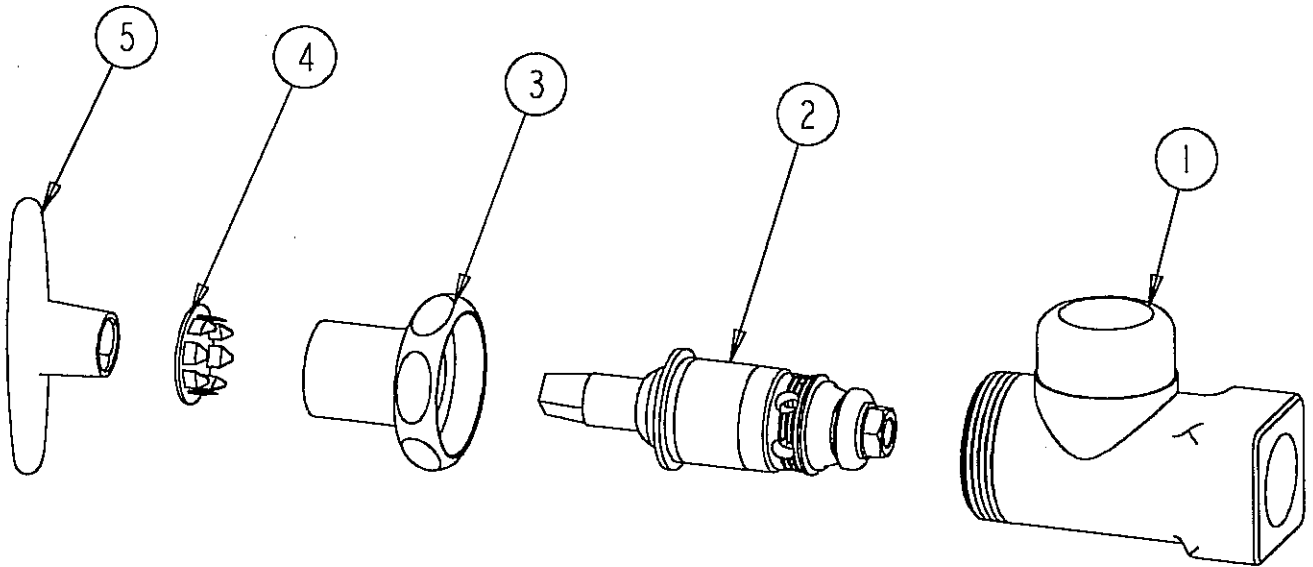

PARTS LIST

441LK

NOTE: 441LK IS THE SAME AS 442LK EXCEPT INLET SIZE.

442LK

NO.	PART NO.	DESCRIPTION	NO.	PART NO.	DESCRIPTION
1	-----	VALVE BODY NOT SOLD SEPARATELY	4	1-144	PLUG BUTTON
2	217XTLH	SLO-COMPRESSION UNIT	5	293-006	TEE HANDLE
3	1-246	CAP			