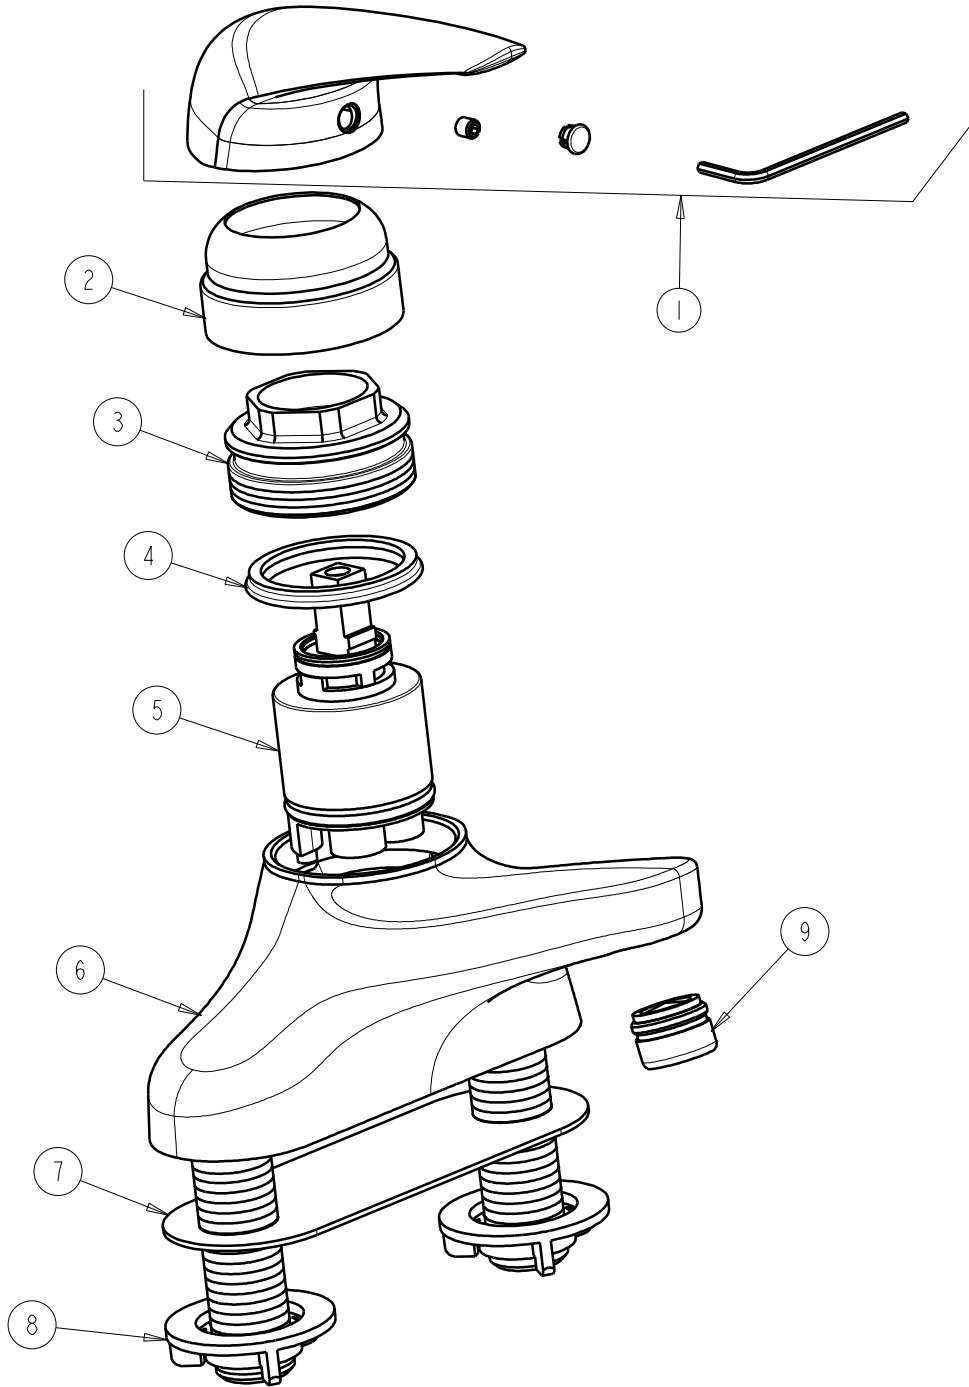

FITTING NO.

420-CP

SUBMITTED MODEL NO.

ITEM NO.

FOR TECHNICAL ASSISTANCE
1-800-TEC-TRUE (1-800-832-8783)

ITEM	PART NO.	DESCRIPTION	ITEM	PART NO.	DESCRIPTION
1	420-030KJKCP	HANDLE ASSEMBLY KIT	6	---	BODY
2	---	COVER	7	---	GASKET
3	---	RETAINER	8	---	LOCKNUT
4	---	U-WASHER	9	E37JKCP	E37 LAMINAR FLOW OUTLET
5	420-XJKNF	CERAMIC DISC CARTRIDGE			