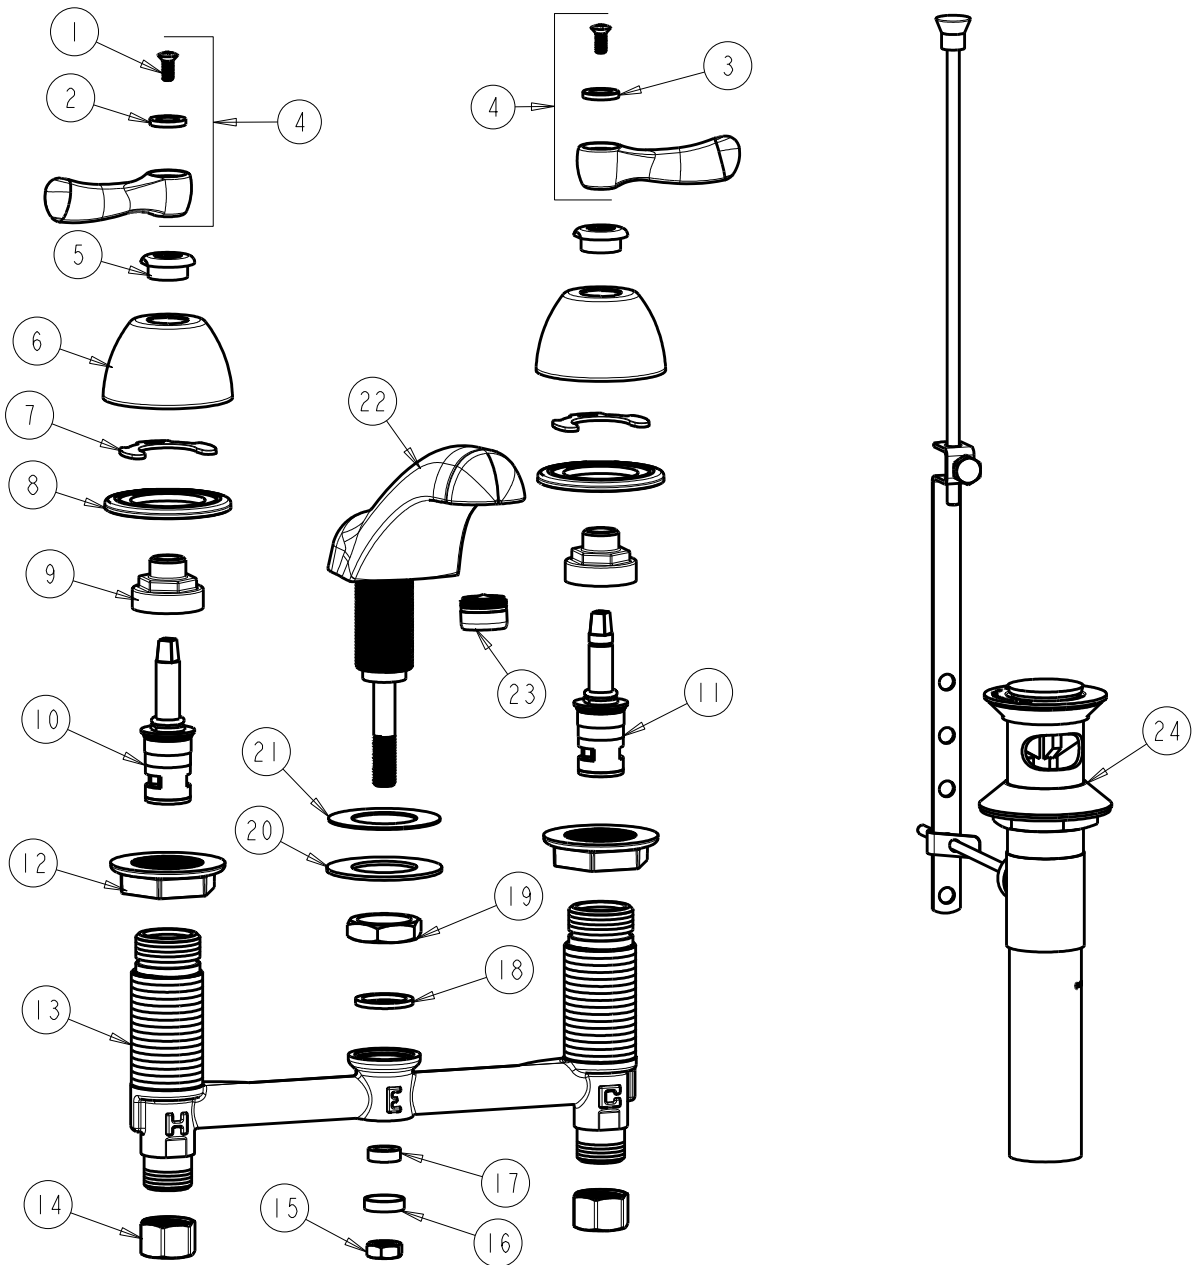

CHICAGO FAUCETS
a Geberit company

2100 South Clearwater Drive
Des Plaines, IL 60018
Phone: 847-803-5000
Fax: 847-803-5454
www.chicagofaucets.com

REPAIR PARTS

BY: SID DATE: 07-08-11
CHK: REV:

FITTING NO.
404-XKPOCP
SUBMITTED MODEL NO.

ITEM NO.

FOR TECHNICAL ASSISTANCE
1-800-TEC-TRUE (1-800-832-8783)

ITEM	PART NO.	DESCRIPTION	ITEM	PART NO.	DESCRIPTION
1	420-010JKRCF	SCREW, 10-32 UNC PH 1/2	13	—	BODY, VALVE
2	633-023JKNF	INDEX BUTTON (RED)	14	49-005JKRBF	COUPLING NUT
3	633-123JKNF	INDEX BUTTON (BLUE)	15	689-113JKRBF	NUT, 3/8-24 UNF X .56 X .22
4	390-PRJKCP	LEVER HANDLE ASSEMBLY (PAIR)	16	250-187JKRBF	RETAINER
5	422-113JKCP	ESCUTCHEON NUT	17	1797-129JKNF	RUBBER WASHER
6	250-082JKCP	ESCUTCHEON	18	250-200JKNF	GASKET
7	200-009JKNF	CLIP, RETAIN	19	250-054JKRBF	LOCKNUT
8	888-026JKNF	WASHER, SEALING	20	50-014JKNF	STEEL WASHER
9	274-014JKRBF	NUT, CAP	21	739-056JKNF	RUBBER WASHER
10	377-XKLHJKNF	LH CERAMIC CARTRIDGE 1/4	22	741-301KJKCP	CAST SPOUT ASSEMBLY
11	377-XKRHJKNF	RH CERAMIC CARTRIDGE 1/4	23	E12JKCP	SOFTFLO OUTLET
12	250-004JKNF	LOCKNUT	24	1222-KJKCP	POP-UP WASTE