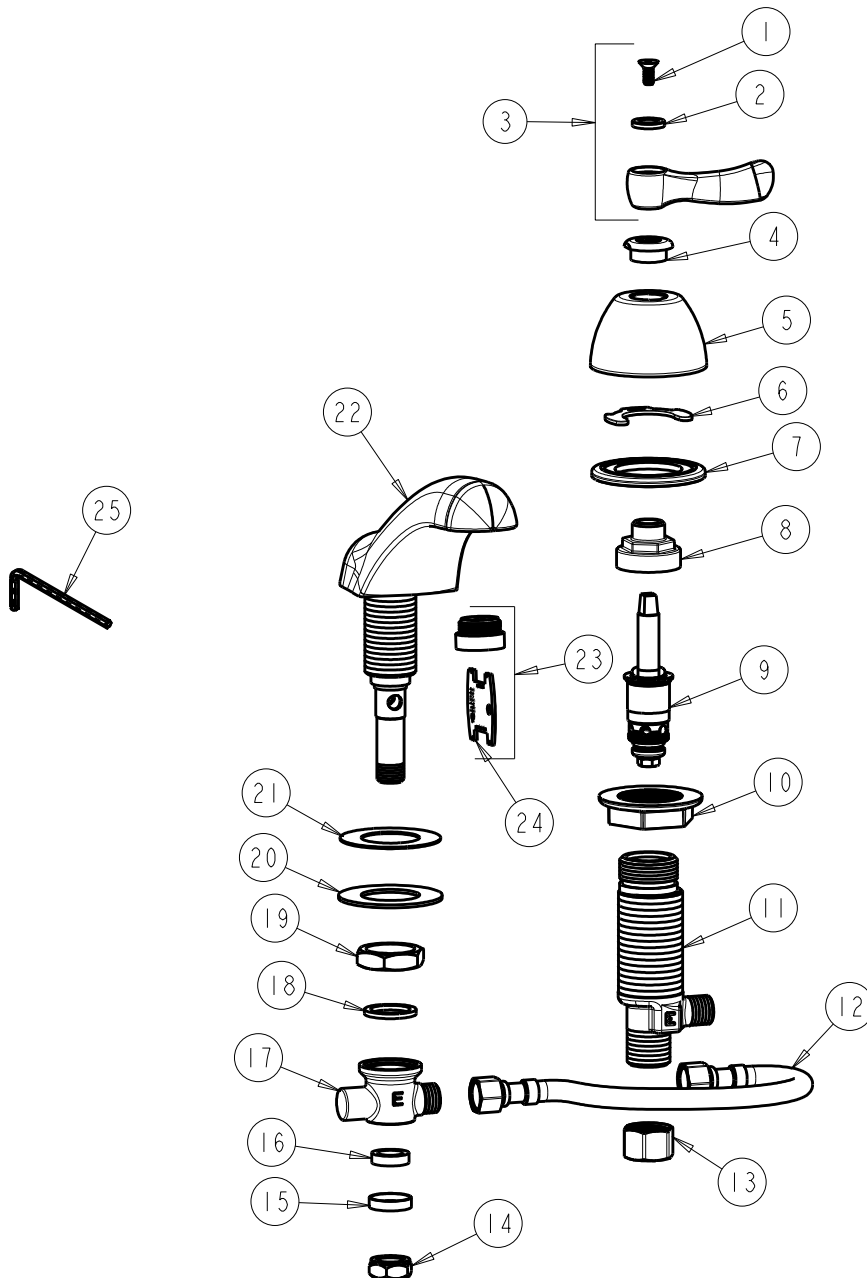

CHICAGO FAUCETS
a Geberit company

2100 South Clearwater Drive
Des Plaines, IL 60018
Phone: 847-803-5000
Fax: 847-803-5454
www.chicagofaucets.com

REPAIR PARTS

FITTING NO.

404-VHZCWCP

SUBMITTED MODEL NO.

BY: SID DATE: 07-07-11

CHK: REV:

ITEM NO.

FOR TECHNICAL ASSISTANCE
1-800-TEC-TRUE (1-800-832-8783)

ITEM	PART NO.	DESCRIPTION	ITEM	PART NO.	DESCRIPTION
1	420-020JKNF	SCREW, 1/8 FLAT HEX HEAD X 1/2	14	689-013JKRBF	LOCKNUT FOR LAVATORY FITTINGS
2	633-123JKNF	INDEX BUTTON (BLUE)	15	250-087JKRBF	RETAINER
3	390-COLDJKCP	LEVER HANDLE ASSEMBLY (PAIR)	16	1797-029JKNF	RUBBER WASHER
4	422-113JKCP	ESCUTCHEON NUT	17	785-113JKRBF	TEE CONNECTION
5	250-082JKCP	ESCUTCHEON	18	250-200JKNF	GASKET
6	200-009JKNF	CLIP, RETAIN	19	250-054JKRBF	LOCKNUT
7	888-026JKNF	WASHER, SEALING	20	50-014JKNF	STEEL WASHER
8	274-014JKRBF	NUT, CAP	21	739-056JKNF	RUBBER WASHER
9	377-XTRHJKNF	RH QUATURN CARTRIDGE	22	401-304JKKCP	SPOUT ASSEMBLY
10	250-004JKNF	LOCKNUT	23	E12VPJKCP	V.R. SOFTFLO AERATOR W/ KEY
11	250-075JKRBF	BODY, VALVE	24	3-024JKRCF	KEY, VP
12	250-001KJKNF	HOSE, 3/8 X 3/8	25	420-022JKNF	WRENCH, VP 1/8 HEX
13	49-005JKRBF	COUPLING NUT			