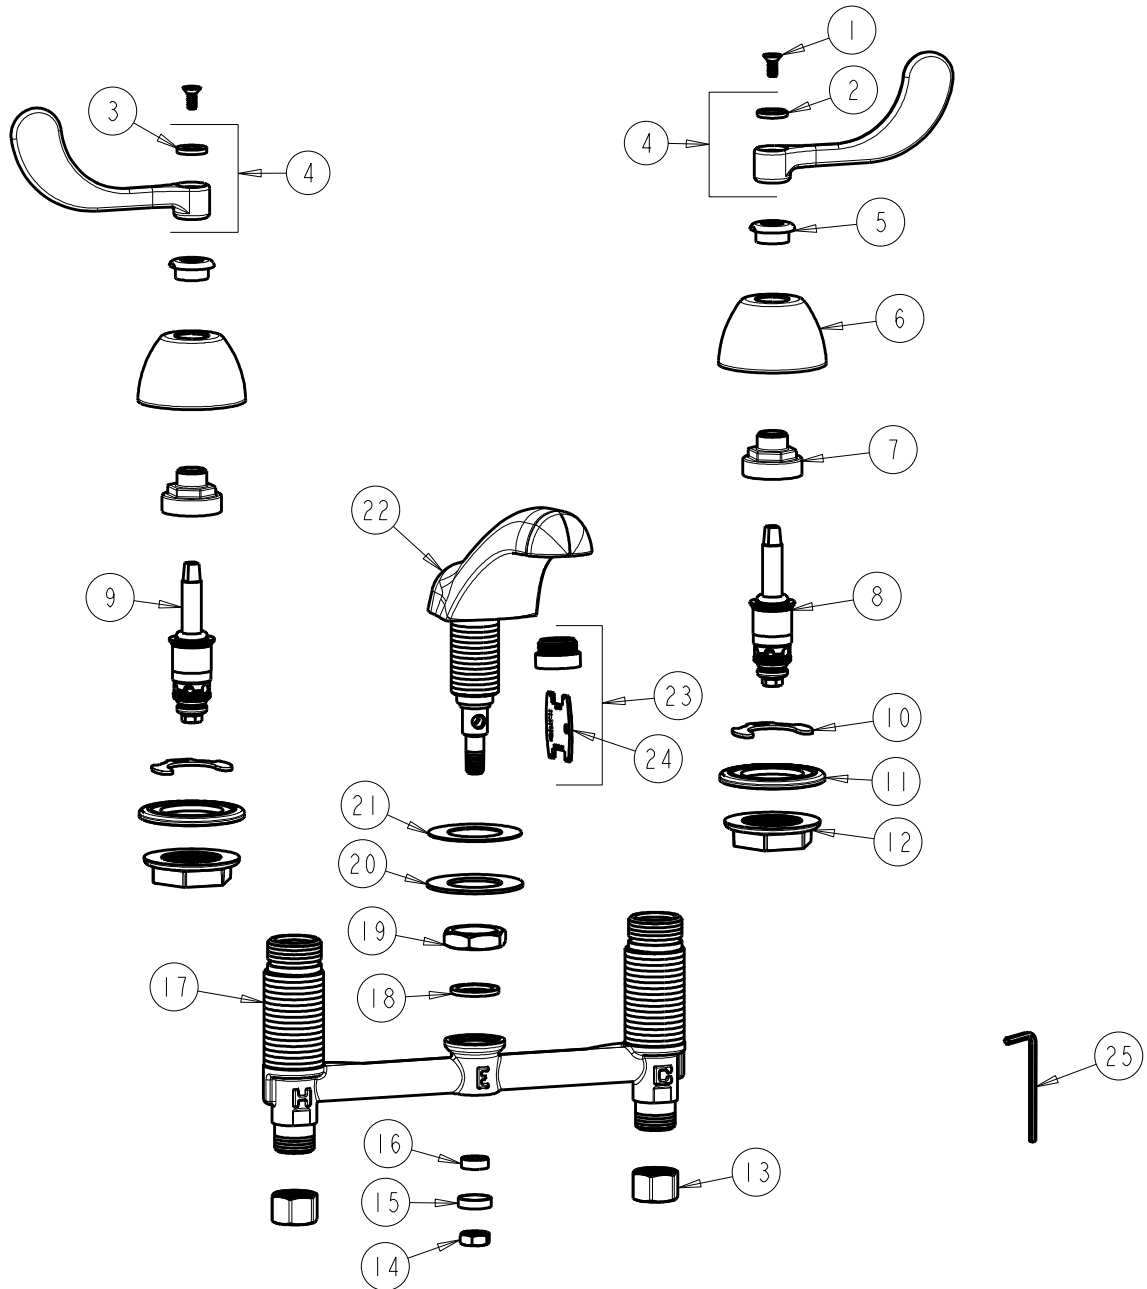

**CHICAGO FAUCETS**  
a Geberit company

2100 South Clearwater Drive  
Des Plaines, IL 60018  
Phone: 847-803-5000  
Fax: 847-803-5454  
www.chicagofaucets.com

**REPAIR PARTS**

FITTING NO.

**404-VE34VP317CP**

SUBMITTED MODEL NO.

ITEM NO.

BY: JAR DATE: 12-12-07

CHK: REV: 07-07-11

**FOR TECHNICAL ASSISTANCE**  
**1-800-TEC-TRUE (1-800-832-8783)**

ITEM	PART NO.	DESCRIPTION	ITEM	PART NO.	DESCRIPTION
1	420-020JKNF	SCREW, 1/8 FLAT HEX HEAD X 1/2	14	689-113JKRBF	NUT, 3/8-24 UNF X .56 X .22
2	633-123JKNF	INDEX BUTTON (BLUE)	15	250-187JKRBF	RETAINER
3	633-023JKNF	INDEX BUTTON (RED)	16	1797-129JKNF	RUBBER WASHER
4	317-PRJKCP	HANDLE, 4" WRISTBLADE (PAIR)	17	---	BODY, VALVE
5	422-113JKCP	ESCUTCHEON NUT	18	250-200JKNF	GASKET
6	250-082JKCP	ESCUTCHEON	19	250-054JKRBF	LOCKNUT
7	274-014JKRBF	NUT, CAP	20	50-014JKNF	STEEL WASHER
8	377-XTRHJKNF	RH QUATURN CARTRIDGE	21	739-056JKNF	RUBBER WASHER
9	377-XTLHJKNF	LH QUATURN CARTRIDGE	22	401-301KJKCP	SPOUT ASSEMBLY
10	200-009JKNF	CLIP, RETAIN	23	E34VPJKCP	SOFTFLO AERATOR w/ VP KEY 1.5 GPM
11	888-026JKNF	WASHER, SEALING	24	3-024JKRCF	KEY, VP
12	250-004JKNF	LOCKNUT	25	420-022JKNF	VANDAL PROOF WRENCH, 1/8 HEX
13	49-005JKRBF	COUPLING NUT			