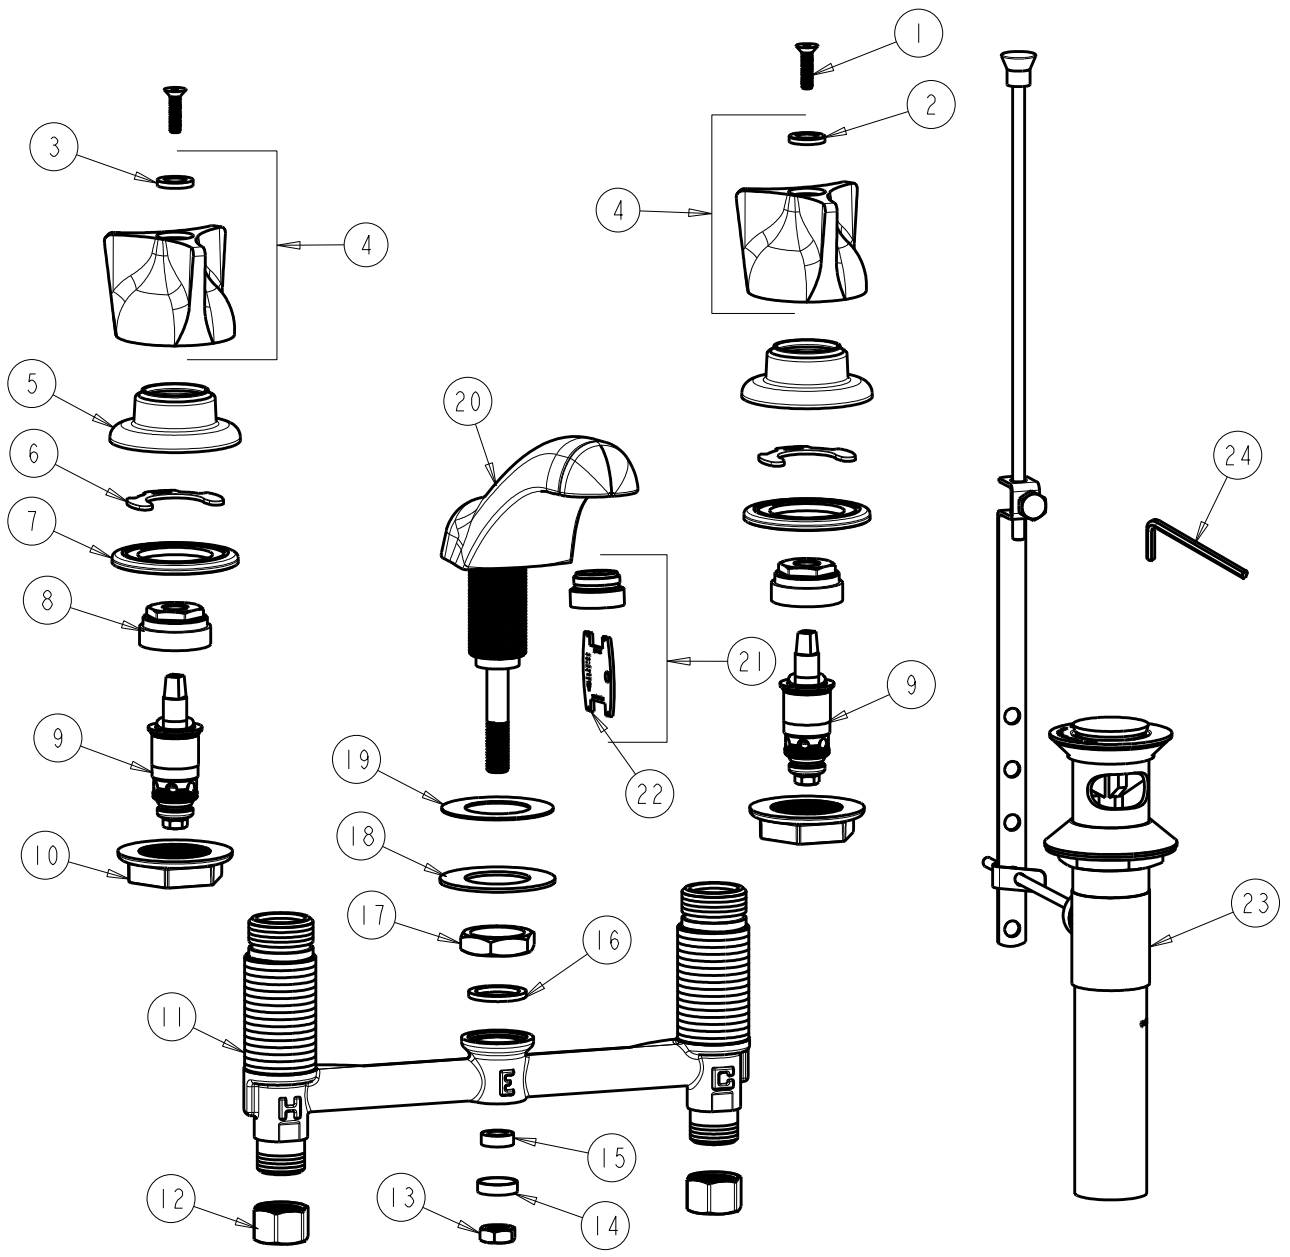

**CHICAGO FAUCETS**  
a Geberit company

2100 South Clearwater Drive  
Des Plaines, IL 60018  
Phone: 847-803-5000  
Fax: 847-803-5454  
www.chicagofaucets.com

**REPAIR PARTS**

FITTING NO.

404-VE2805-950POCP

SUBMITTED MODEL NO.

ITEM NO.

**FOR TECHNICAL ASSISTANCE**  
1-800-TEC-TRUE (1-800-832-8783)

BY: SID    DATE: 07-07-11  
CHK:        REV:

ITEM	PART NO.	DESCRIPTION	ITEM	PART NO.	DESCRIPTION
1	420-021JKNF	SCREW, 1/8 FLAT HEX HEAD X 1/2	13	689-113JKRBF	NUT, 3/8-24 UNF X .56 X .22
2	633-123JKNF	INDEX BUTTON (BLUE)	14	250-187JKRBF	RETAINER
3	633-023JKNF	INDEX BUTTON (RED)	15	1797-129JKNF	RUBBER WASHER
4	950-PRJKCP	3-WING HANDLE ASSEMBLY (PAIR)	16	250-200JKNF	GASKET
5	250-083JKCP	ESCUTCHEON	17	250-054JKRBF	LOCKNUT
6	200-009JKNF	CLIP, RETAIN	18	50-014JKNF	STEEL WASHER
7	888-026JKNF	WASHER, SEALING	19	739-056JKNF	RUBBER WASHER
8	400-004JKRBF	NUT, CAP	20	741-301JKKCP	CAST SPOUT ASSEMBLY
9	1-100XTJKNF	QUATURN UNIT (LH)	21	E2805JKCP	VP ECONOFLO SPRAY OUTLET w/KEY
10	250-004JKNF	LOCKNUT	22	3-024JKRCF	KEY, VP
11	---	BODY, VALVE	23	1222-KJKCP	POP-UP WASTE
12	49-005JKRBF	COUPLING NUT	24	420-022KJNF	WRENCH, VP 1/8 HEX