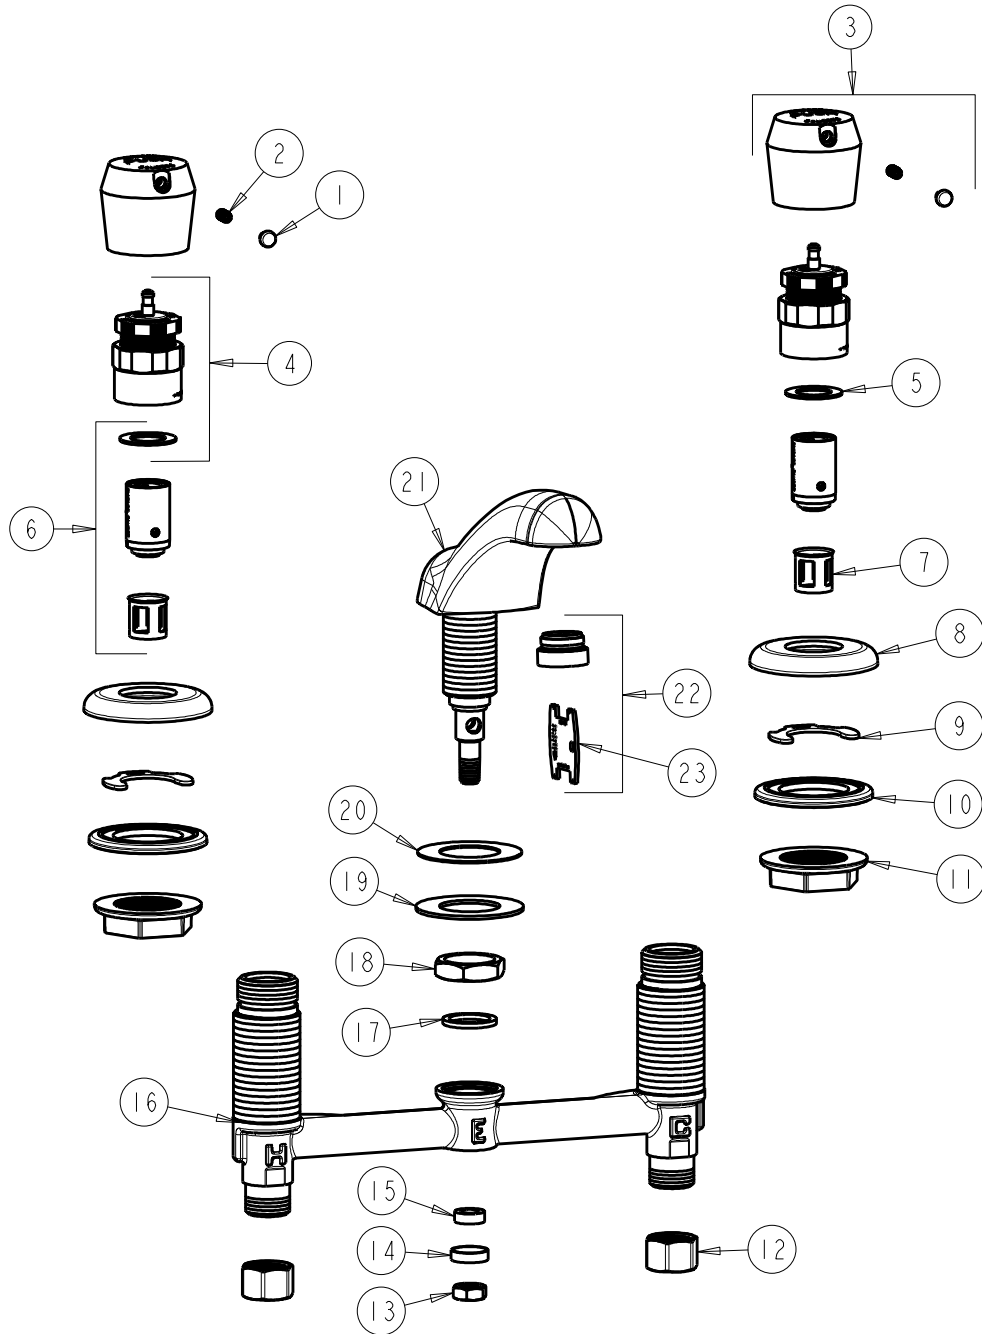

BY: JAR

DATE: 08-21-02

CHK:

REV: 07-07-11

ITEM NO.

FOR TECHNICAL ASSISTANCE
1-800-TEC-TRUE (1-800-832-8783)

ITEM	PART NO.	DESCRIPTION	ITEM	PART NO.	DESCRIPTION
1	665-309JKNF	BUTTONS, HOT AND COLD	13	689-113JKRBF	NUT, 3/8-24 UNF X .56 X .22
2	665-116JKNF	SET SCREW	14	250-187JKRBF	RETAINER
3	665-PSHJKCP	HANDLE, PUSH CAP	15	1797-129JKNF	RUBBER WASHER
4	665-190JKNF	ACTUATOR ASSEMBLY	16	—	BODY, VALVE
5	665-011JKNF	WASHER, SEALING	17	250-200JKNF	GASKET
6	671-XJKNF	METERING VALVE CARTRIDGE	18	250-054JKRBF	LOCKNUT
7	667-402JKNF	MVP FILTER	19	50-014JKNF	STEEL WASHER
8	408-005JKCP	ESCUTCHEON	20	739-056JKNF	RUBBER WASHER
9	200-009JKNF	CLIP, RETAIN	21	401-301KJKCP	SPOUT ASSEMBLY
10	888-026JKNF	WASHER, SEALING	22	E2805JKCP	VP ECONOFLO SPRAY OUTLET w/KEY
11	250-004JKNF	LOCKNUT	23	3-024JKRCF	KEY, VP
12	49-005JKRBF	COUPLING NUT			