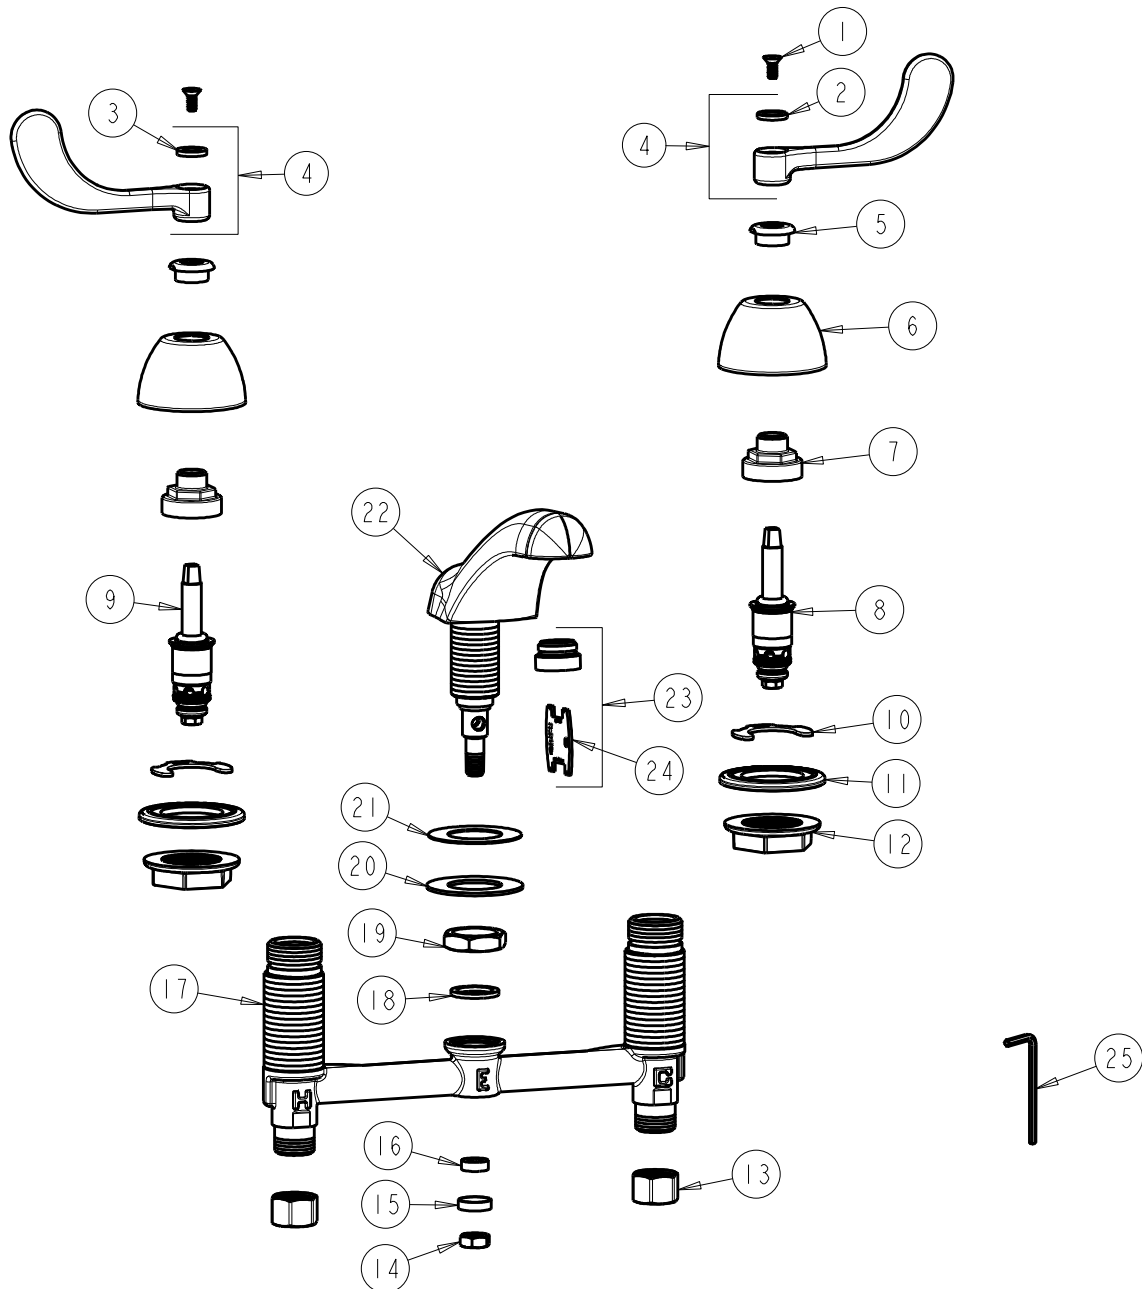

CHICAGO FAUCETS
a Geberit company

2100 South Clearwater Drive
Des Plaines, IL 60018
Phone: 847-803-5000
Fax: 847-803-5454
www.chicagofaucets.com

REPAIR PARTS

FITTING NO.

404-VE2805-317CP

SUBMITTED MODEL NO.

ITEM NO.

BY: JAR DATE: 08-21-02

CHK: REV: 07-07-11

FOR TECHNICAL ASSISTANCE
1-800-TEC-TRUE (1-800-832-8783)

ITEM	PART NO.	DESCRIPTION	ITEM	PART NO.	DESCRIPTION
1	420-020JKNF	SCREW, 1/8 FLAT HEX HEAD X 1/2	14	689-113JKRBF	NUT, 3/8-24 UNF X .56 X .22
2	633-123JKNF	INDEX BUTTON (BLUE)	15	250-187JKRBF	RETAINER
3	633-023JKNF	INDEX BUTTON (RED)	16	1797-129JKNF	RUBBER WASHER
4	317-PRJKCP	HANDLE, 4" WRISTBLADE (PAIR)	17	---	BODY, VALVE
5	422-113JKCP	ESCUTCHEON NUT	18	250-200JKNF	GASKET
6	250-082JKCP	ESCUTCHEON	19	250-054JKRBF	LOCKNUT
7	274-014JKRBF	NUT, CAP	20	50-014JKNF	STEEL WASHER
8	377-XTRHJKNF	RH QUATURN CARTRIDGE	21	739-056JKNF	RUBBER WASHER
9	377-XTLHJKNF	LH QUATURN CARTRIDGE	22	401-301KJKCP	SPOUT ASSEMBLY
10	200-009JKNF	CLIP, RETAIN	23	E2805JKCP	VP ECONOFLO SPRAY OUTLET w/KEY
11	888-026JKNF	WASHER, SEALING	24	3-024JKRCF	KEY, VP
12	250-004JKNF	LOCKNUT	25	420-022JKNF	VANDAL PROOF WRENCH, 1/8 HEX
13	49-005JKRBF	COUPLING NUT			