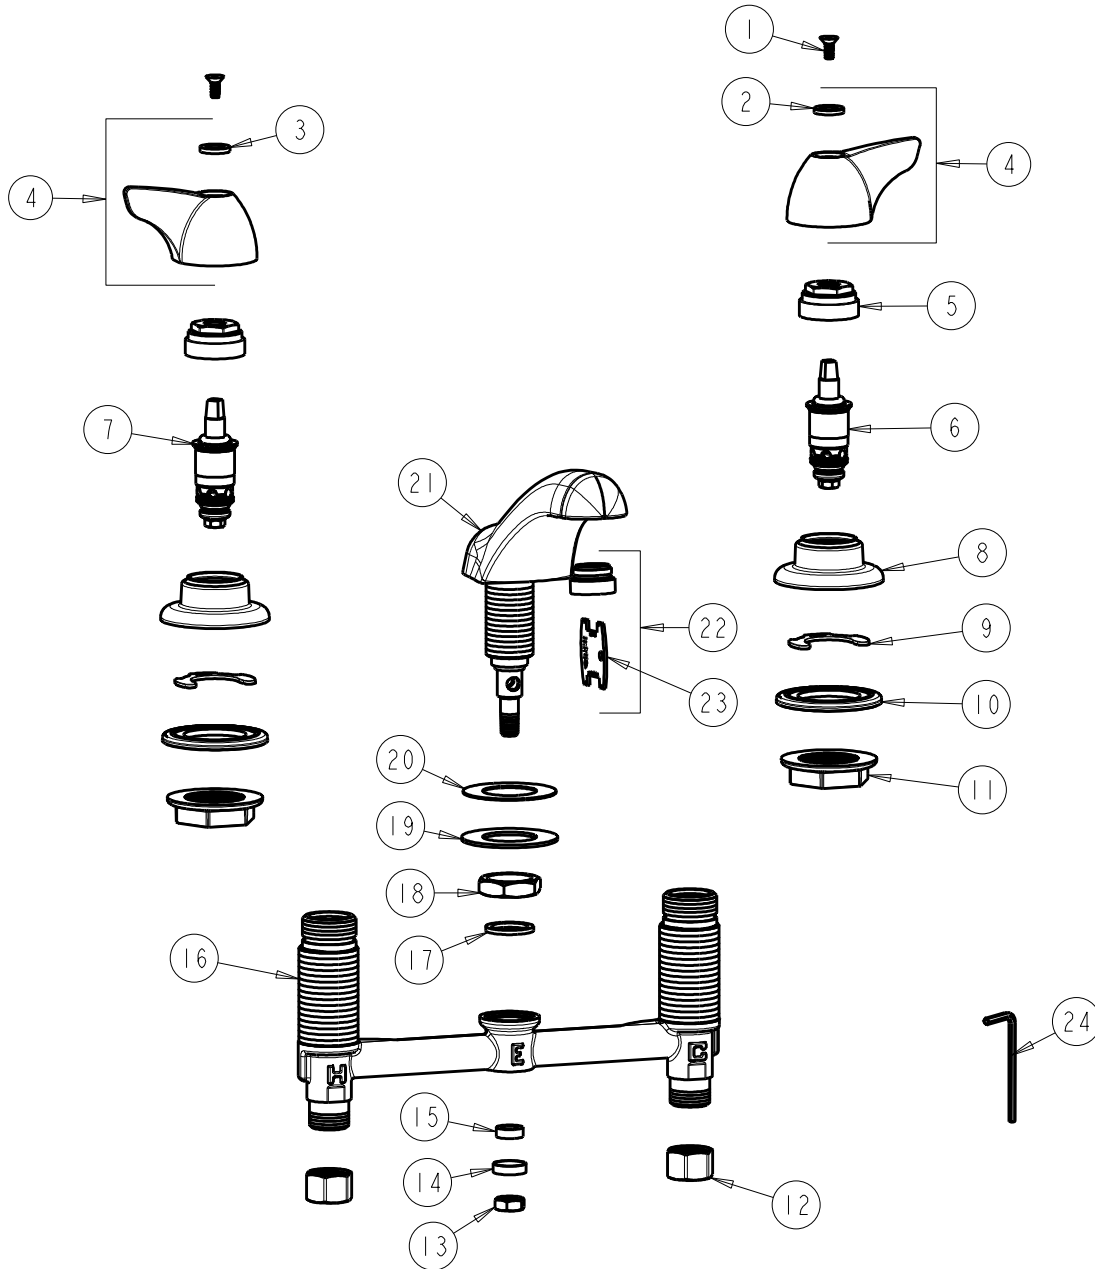

BY: JAR

DATE: 08-21-02

CHK:

REV: 07-06-11

ITEM NO.

FOR TECHNICAL ASSISTANCE
1-800-TEC-TRUE (1-800-832-8783)

ITEM	PART NO.	DESCRIPTION	ITEM	PART NO.	DESCRIPTION
1	420-020JKNF	SCREW, 1/8 FLAT HEX HEAD X 1/2	13	689-113JKRBF	NUT, 3/8-24 UNF X .56 X .22
2	633-123JKNF	INDEX BUTTON (BLUE)	14	250-187JKRBF	RETAINER
3	633-023JKNF	INDEX BUTTON (RED)	15	1797-129JKNF	RUBBER WASHER
4	1000-PRJKCP	WING HANDLE ASSEMBLY (PAIR)	16	---	BODY, VALVE
5	400-004JKRBF	NUT, CAP	17	250-200JKNF	GASKET
6	1-099XTJKNF	QUATURN UNIT (RH)	18	250-054JKRBF	LOCKNUT
7	1-100XTJKNF	QUATURN UNIT (LH)	19	50-014JKNF	STEEL WASHER
8	250-083JKCP	ESCUTCHEON	20	739-056JKNF	RUBBER WASHER
9	200-009JKNF	CLIP, RETAIN	21	401-301JKKCP	SPOUT ASSEMBLY
10	888-026JKNF	WASHER, SEALING	22	E2805JKCP	VP ECONOFLO SPRAY OUTLET w/KEY
11	250-004JKNF	LOCKNUT	23	3-024JKRCF	KEY, VP
12	49-005JKRBF	COUPLING NUT	24	420-022JKNF	VANDAL PROOF WRENCH, 1/8 HEX