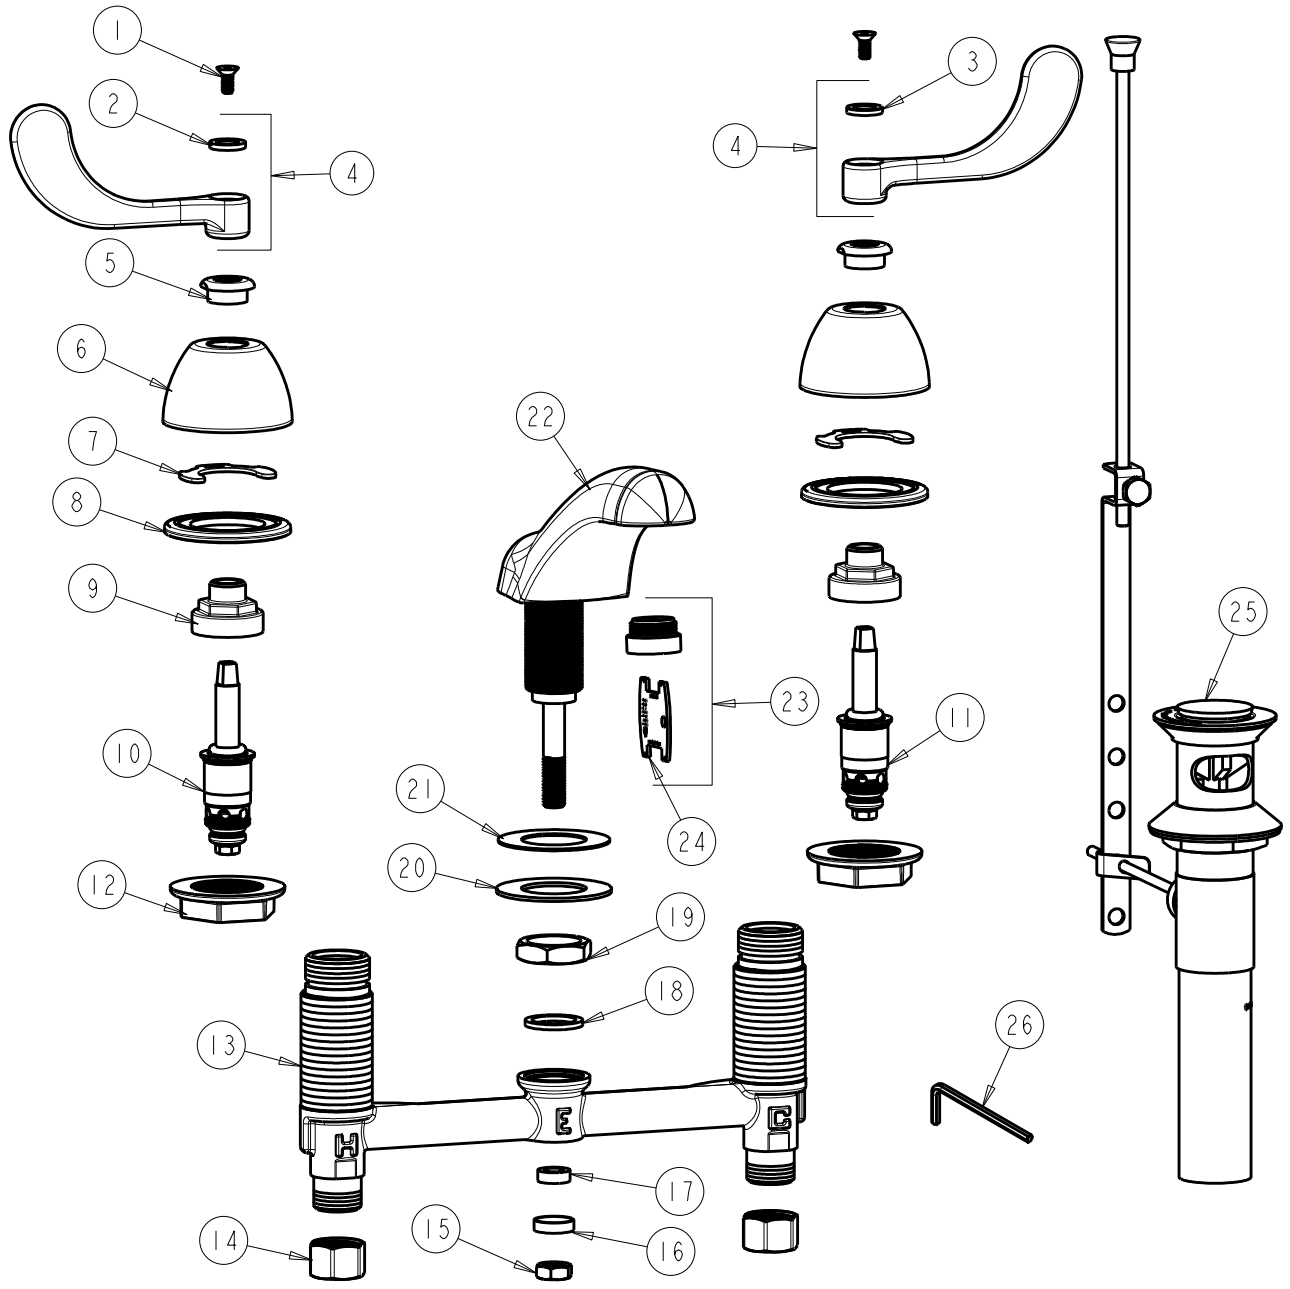

CHICAGO FAUCETS

a Geberit company

2100 South Clearwater Drive
Des Plaines, IL 60018
Phone: 847-803-5000
Fax: 847-803-5454
www.chicagofaucets.com

REPAIR PARTS

BY: SID DATE: 07-08-11
CHK: REV:

FITTING NO.

404-V317POCP

SUBMITTED MODEL NO.

ITEM NO.

FOR TECHNICAL ASSISTANCE
1-800-TEC-TRUE (1-800-832-8783)

ITEM	PART NO.	DESCRIPTION	ITEM	PART NO.	DESCRIPTION
1	420-020JKNF	SCREW, 1/8 FLAT HEX HEAD X 1/2	14	49-005JKRBF	COUPLING NUT
2	633-023JKNF	INDEX BUTTON (RED)	15	689-113JKRBF	NUT, 3/8-24 UNF X .56 X .22
3	633-123JKNF	INDEX BUTTON (BLUE)	16	250-187JKRBF	RETAINER
4	317-PRJKCP	HANDLE, 4" WRISTBLADE (PAIR)	17	1797-129JKNF	RUBBER WASHER
5	422-113JKCP	ESCUTCHEON NUT	18	250-200JKNF	GASKET
6	250-082JKCP	ESCUTCHEON	19	250-054JKRBF	LOCKNUT
7	200-009JKNF	CLIP, RETAIN	20	50-014JKNF	STEEL WASHER
8	888-026JKNF	WASHER, SEALING	21	739-056JKNF	RUBBER WASHER
9	274-014JKRBF	NUT, CAP	22	741-301KJKCP	CAST SPOUT ASSEMBLY
10	377-XTLHJKNF	LH QUATURN CARTRIDGE	23	E12VPJKCP	V.R. SOFTFLO AERATOR W/ KEY
11	377-XTRHJKNF	RH QUATURN CARTRIDGE	24	3-024JKRCF	KEY, VP
12	250-004JKNF	LOCKNUT	25	1222-KJKCP	POP-UP WASTE
13	—	BODY, VALVE	26	420-022JKNF	WRENCH, VP 1/8 HEX