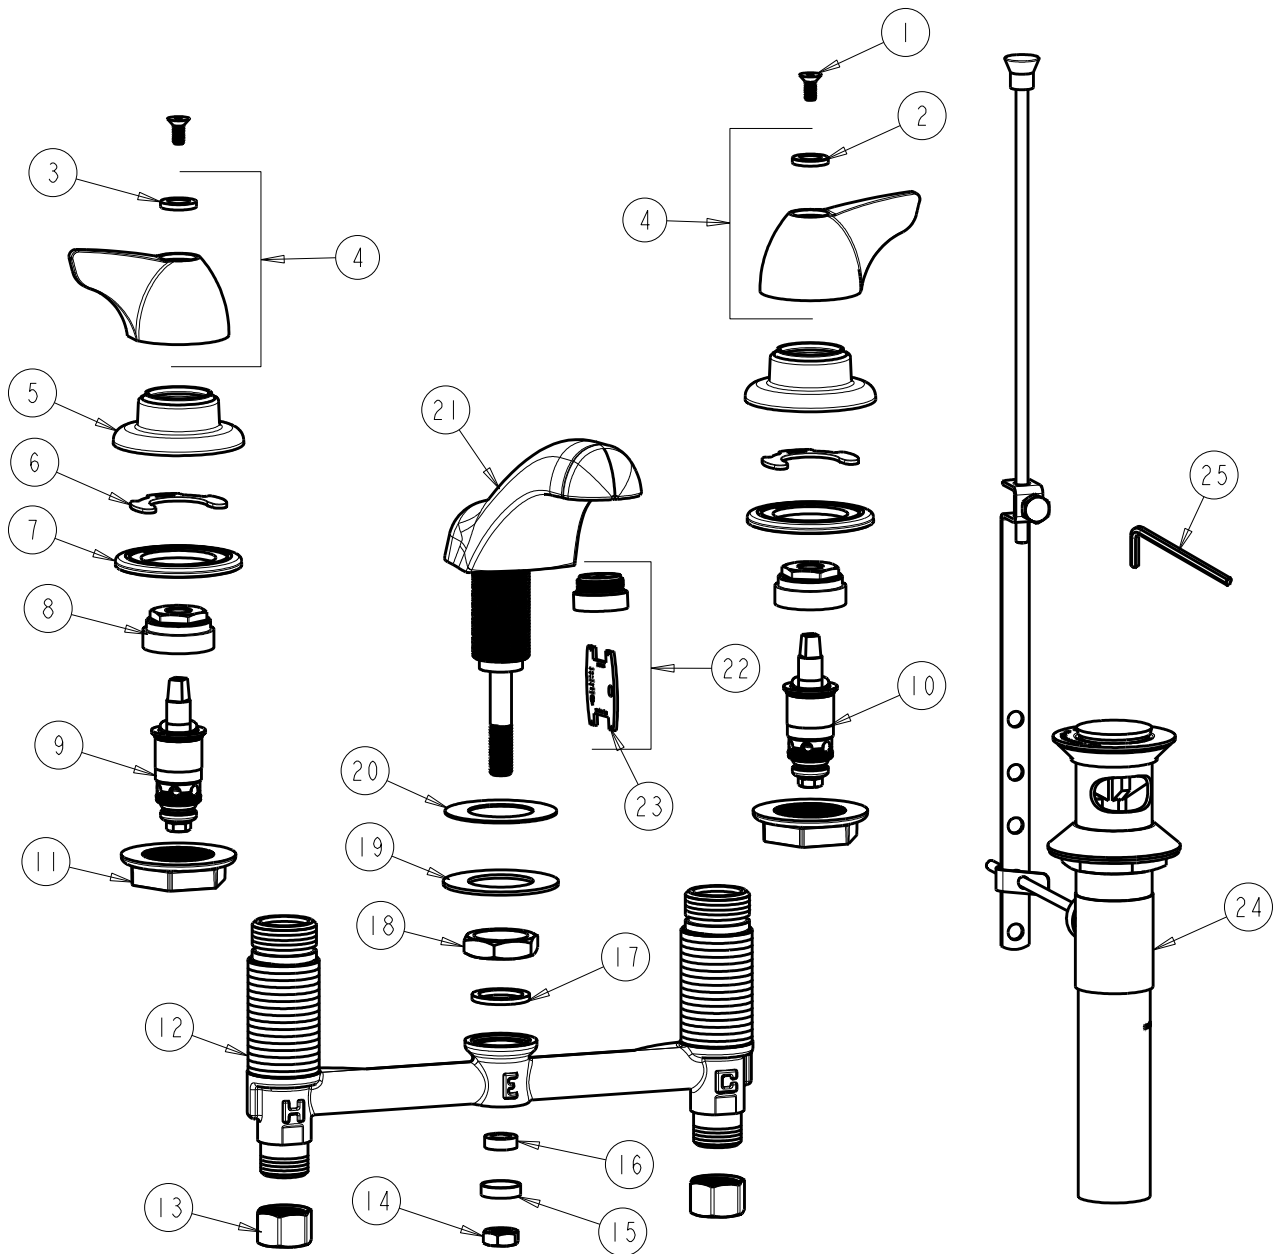

CHICAGO FAUCETS
a Geberit company

2100 South Clearwater Drive
Des Plaines, IL 60018
Phone: 847-803-5000
Fax: 847-803-5454
www.chicagofaucets.com

REPAIR PARTS

FITTING NO.

404-V1000POCP

SUBMITTED MODEL NO.

ITEM NO.

FOR TECHNICAL ASSISTANCE
1-800-TEC-TRUE (1-800-832-8783)

BY: SID DATE: 07-07-11
CHK: REV:

ITEM	PART NO.	DESCRIPTION	ITEM	PART NO.	DESCRIPTION
1	420-020JKNF	SCREW, 1/8 FLAT HEX HEAD X 1/2	14	689-113JKRBF	NUT, 3/8-24 UNF X .56 X .22
2	633-123JKNF	INDEX BUTTON (BLUE)	15	250-187JKRBF	RETAINER
3	633-023JKNF	INDEX BUTTON (RED)	16	1797-129JKNF	RUBBER WASHER
4	1000-PRJKCP	WING HANDLE ASSEMBLY (PAIR)	17	250-200JKNF	GASKET
5	250-083JKCP	ESCUTCHEON	18	250-054JKRBF	LOCKNUT
6	200-009JKNF	CLIP, RETAIN	19	50-014JKNF	STEEL WASHER
7	888-026JKNF	WASHER, SEALING	20	739-056JKNF	RUBBER WASHER
8	400-004JKRBF	NUT, CAP	21	741-301KJKCP	CAST SPOUT ASSEMBLY
9	1-100XTJKNF	QUATURN UNIT (LH)	22	E12VPJKCP	V.R. SOFTFLO AERATOR W/ KEY
10	1-099XTJKNF	QUATURN UNIT (RH)	23	3-024JKRCF	KEY, VP
11	250-004JKNF	LOCKNUT	24	1222-KJKCP	POP-UP WASTE
12	---	BODY, VALVE	25	420-022KJNF	WRENCH, VP 1/8 HEX
13	49-005JKRBF	COUPLING NUT			