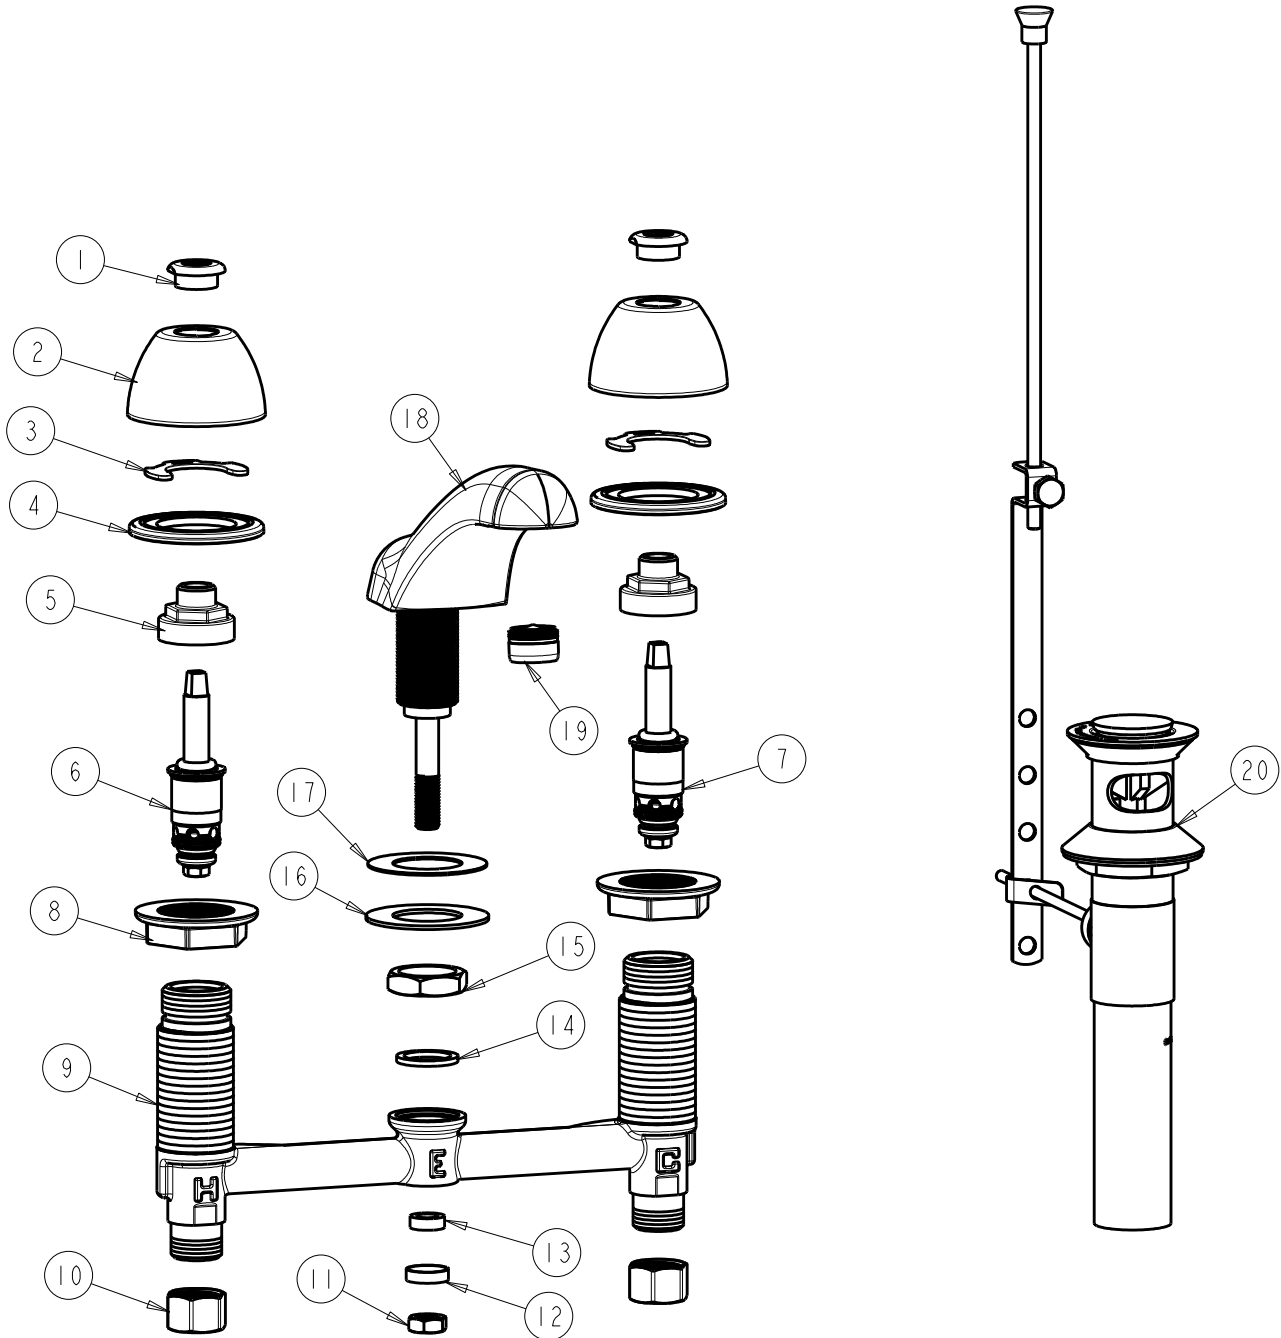

# REPAIR PARTS

BY: SID    DATE: 07-08-11  
CHK:        REV:

FITTING NO.

**404-POLESSHDLCP**

SUBMITTED MODEL NO.

ITEM NO.

**FOR TECHNICAL ASSISTANCE**  
**1-800-TEC-TRUE (1-800-832-8783)**

ITEM	PART NO.	DESCRIPTION	ITEM	PART NO.	DESCRIPTION
1	422-113JKCP	ESCUTCHEON NUT	11	689-113JKRBF	NUT, 3/8-24 UNF X .56 X .22
2	250-082JKCP	ESCUTCHEON	12	250-187JKRBF	RETAINER
3	200-009JKNF	CLIP, RETAIN	13	1797-129JKNF	RUBBER WASHER
4	888-026JKNF	WASHER, SEALING	14	250-200JKNF	GASKET
5	274-014JKRBF	NUT, CAP	15	250-054JKRBF	LOCKNUT
6	377-XTLHJKNF	LH QUATURN CARTRIDGE	16	50-014JKNF	STEEL WASHER
7	377-XTRHJKNF	RH QUATURN CARTRIDGE	17	739-056JKNF	RUBBER WASHER
8	250-004JKNF	LOCKNUT	18	741-301KJKCP	CAST SPOUT ASSEMBLY
9	—	BODY, VALVE	19	E12JKCP	SOFTFLO OUTLET
10	49-005JKRBF	COUPLING NUT	20	1222-KJKCP	POP-UP WASTE