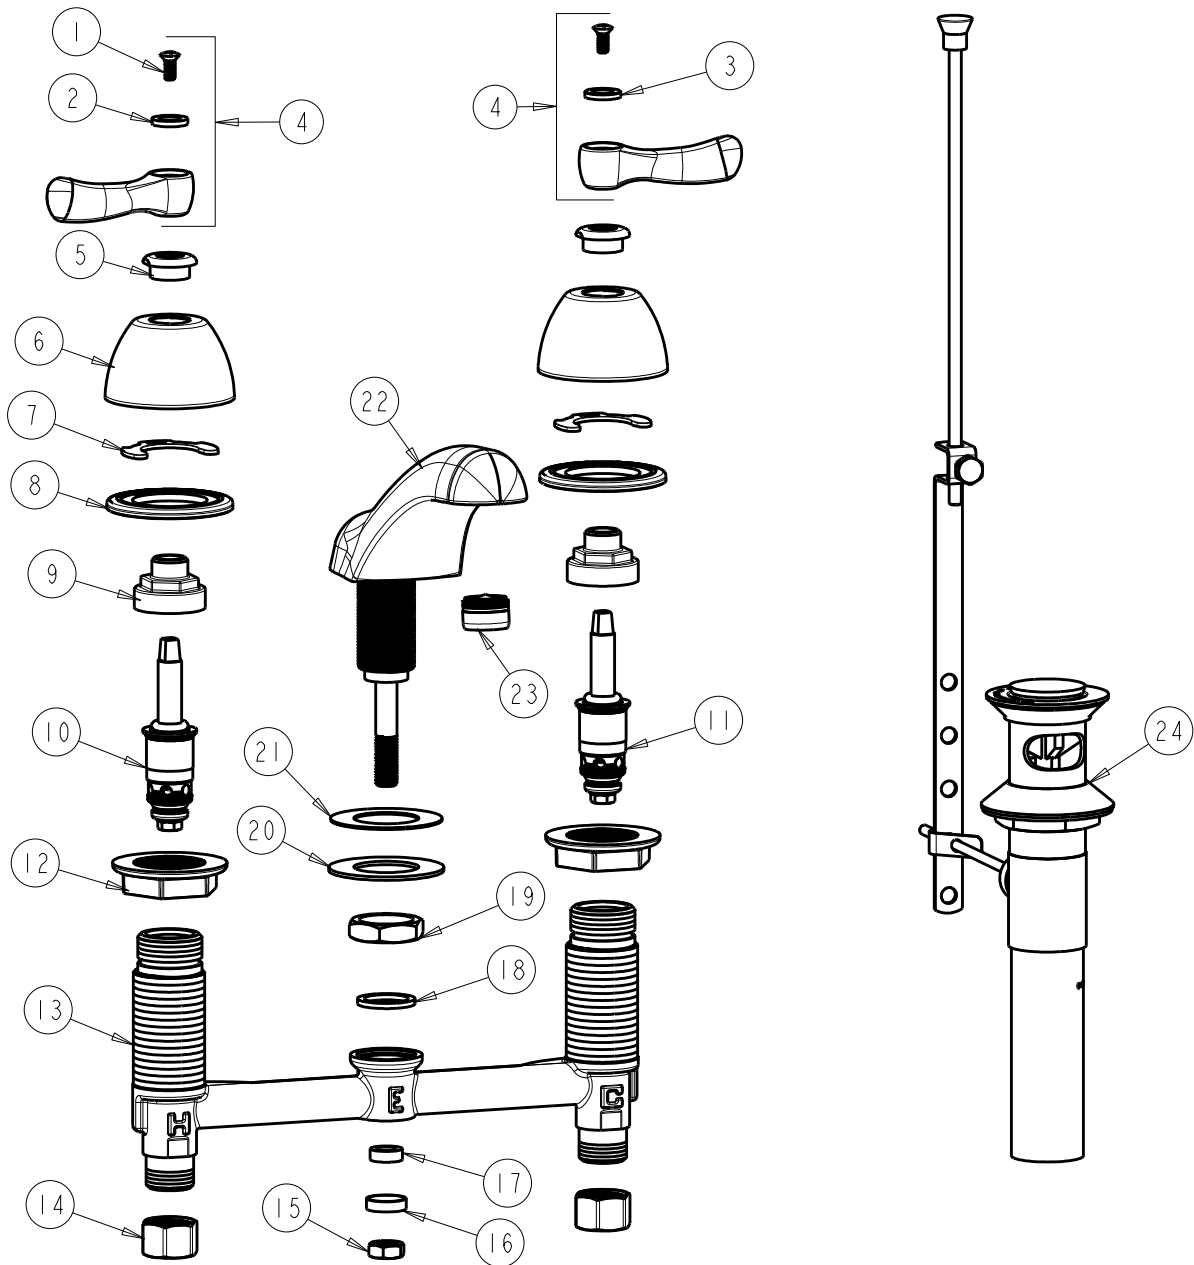

CHICAGO FAUCETS

a Geberit company

2100 South Clearwater Drive
Des Plaines, IL 60018
Phone: 847-803-5000
Fax: 847-803-5454
www.chicagofaucets.com

REPAIR PARTS

BY: SID DATE: 07-08-11
CHK: REV:

FITTING NO.

404-POCP

SUBMITTED MODEL NO.

ITEM NO.

FOR TECHNICAL ASSISTANCE
1-800-TEC-TRUE (1-800-832-8783)

ITEM	PART NO.	DESCRIPTION	ITEM	PART NO.	DESCRIPTION
1	420-010JKRCF	SCREW, 10-32 UNC PH 1/2	13	—	BODY, VALVE
2	633-023JKNF	INDEX BUTTON (RED)	14	49-005JKRBF	COUPLING NUT
3	633-123JKNF	INDEX BUTTON (BLUE)	15	689-113JKRBF	NUT, 3/8-24 UNF X .56 X .22
4	390-PRJKCP	LEVER HANDLE ASSEMBLY (PAIR)	16	250-187JKRBF	RETAINER
5	422-113JKCP	ESCUTCHEON NUT	17	1797-129JKNF	RUBBER WASHER
6	250-082JKCP	ESCUTCHEON	18	250-200JKNF	GASKET
7	200-009JKNF	CLIP, RETAIN	19	250-054JKRBF	LOCKNUT
8	888-026JKNF	WASHER, SEALING	20	50-014JKNF	STEEL WASHER
9	274-014JKRBF	NUT, CAP	21	739-056JKNF	RUBBER WASHER
10	377-XTLHJKNF	LH QUATURN CARTRIDGE	22	741-301KJKCP	CAST SPOUT ASSEMBLY
11	377-XTRHJKNF	RH QUATURN CARTRIDGE	23	E12JKCP	SOFTFLO OUTLET
12	250-004JKNF	LOCKNUT	24	1222-KJKCP	POP-UP WASTE