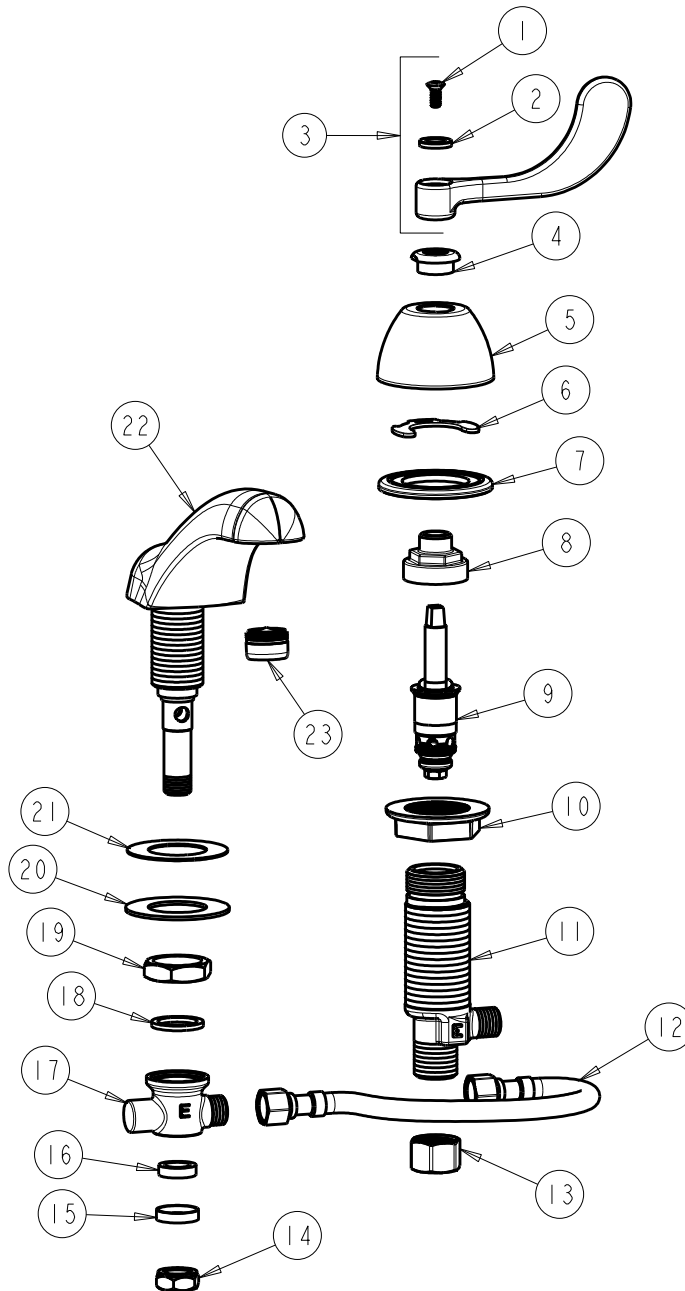

BY: SID DATE: 07-07-11
CHK: REV:

FITTING NO.

404-HZCW317CP

SUBMITTED MODEL NO.

ITEM NO.

ITEM	PART NO.	DESCRIPTION	ITEM	PART NO.	DESCRIPTION
1	420-010JKRCF	SCREW, 10-32 UNC PH 1/2	13	49-005JKRBF	COUPLING NUT
2	633-123JKNF	INDEX BUTTON (BLUE)	14	689-013JKRBF	LOCKNUT FOR LAVATORY FITTINGS
3	317-COLDJKCP	WRISTBLADE HANDLE	15	250-087JKRBF	RETAINER
4	422-113JKCP	ESCUTCHEON NUT	16	1797-029JKNF	RUBBER WASHER
5	250-082JKCP	ESCUTCHEON	17	785-113JKRBF	TEE CONNECTION
6	200-009JKNF	CLIP, RETAIN	18	250-200JKNF	GASKET
7	888-026JKNF	WASHER, SEALING	19	250-054JKRBF	LOCKNUT
8	274-014JKRBF	NUT, CAP	20	50-014JKNF	STEEL WASHER
9	377-XTRHJKNF	RH QUATURN CARTRIDGE	21	739-056JKNF	RUBBER WASHER
10	250-004JKNF	LOCKNUT	22	401-304JKCP	SPOUT ASSEMBLY
11	250-075JKRBF	BODY, VALVE	23	E12JKCP	SOFTFLO OUTLET
12	250-001KJKNF	HOSE, 3/8 X 3/8			