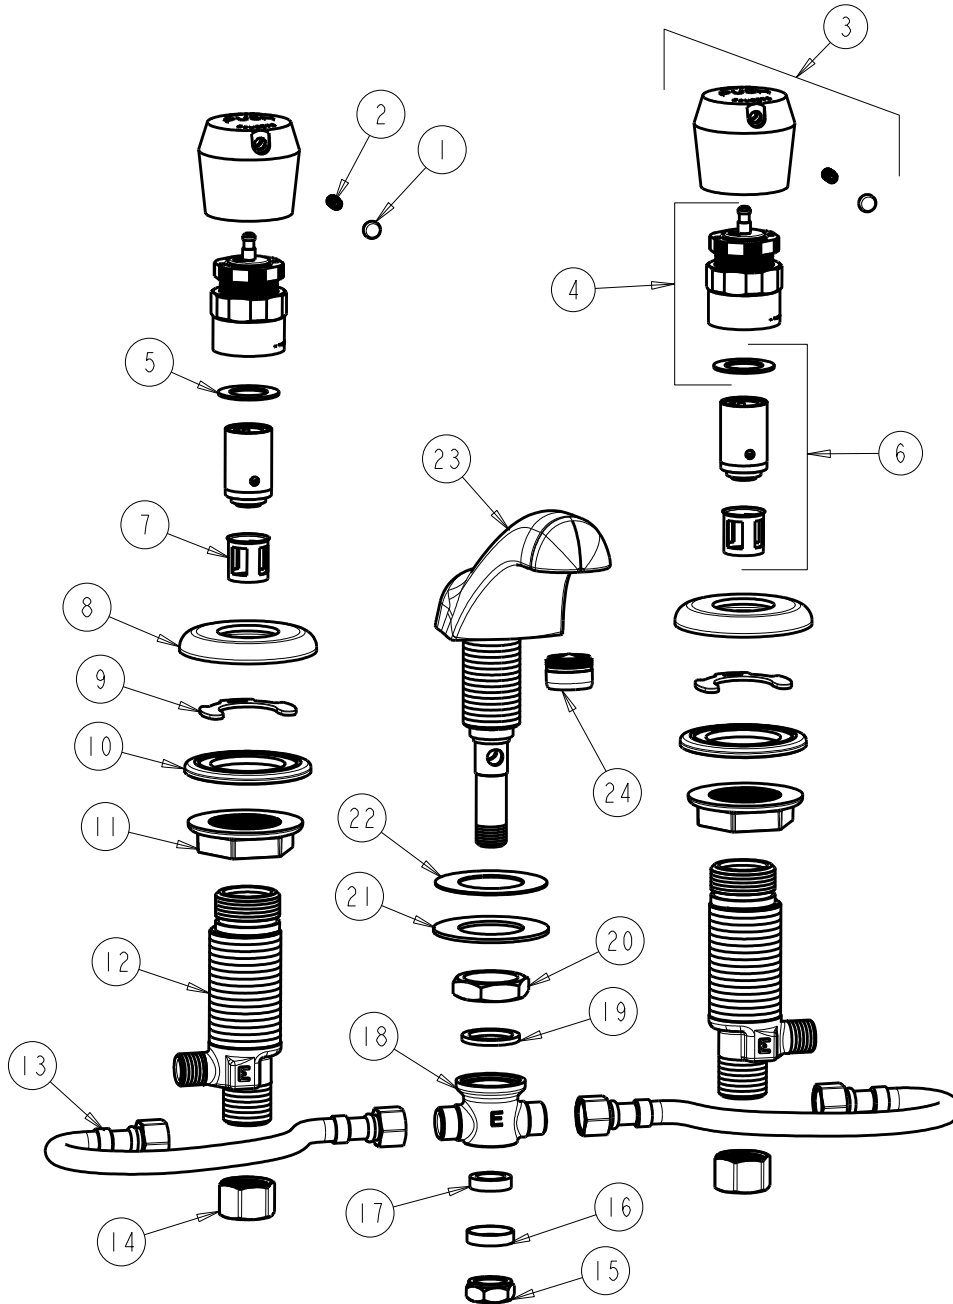

CHICAGO FAUCETS
a Geberit company

2100 South Clearwater Drive
Des Plaines, IL 60018
Phone: 847-803-5000
Fax: 847-803-5454
www.chicagofaucets.com

REPAIR PARTS

FITTING NO.

404-HZ665CP

SUBMITTED MODEL NO.

BY: SID

DATE: 07-07-11

CHK:

REV:

ITEM NO.

FOR TECHNICAL ASSISTANCE
1-800-TEC-TRUE (1-800-832-8783)

ITEM	PART NO.	DESCRIPTION	ITEM	PART NO.	DESCRIPTION
1	665-309KJKNF	BUTTONS, HOT AND COLD	13	250-001KJKNF	HOSE, 3/8 X 3/8
2	665-116JKNF	SET SCREW	14	49-005JKRBF	COUPLING NUT
3	665-PSHJKCP	HANDLE, PUSH CAP	15	689-013JKRBF	LOCKNUT FOR LAVATORY FITTINGS
4	665-190KJKNF	ACTUATOR ASSEMBLY	16	250-087JKRBF	RETAINER
5	665-011JKNF	WASHER, SEALING	17	1797-029JKNF	RUBBER WASHER
6	671-XJKNF	METERING VALVE CARTRIDGE	18	785-123JKRBF	TEE CONNECTION
7	667-402JKNF	MVP FILTER	19	250-200JKNF	GASKET
8	408-005JKCP	ESCUTCHEON	20	250-054JKRBF	LOCKNUT
9	200-009JKNF	CLIP, RETAIN	21	50-014JKNF	STEEL WASHER
10	888-026JKNF	WASHER, SEALING	22	739-056JKNF	RUBBER WASHER
11	250-004JKNF	LOCKNUT	23	401-304JKJCP	SPOUT ASSEMBLY
12	250-075JKRBF	BODY, VALVE	24	E12JKCP	SOFTFLO OUTLET