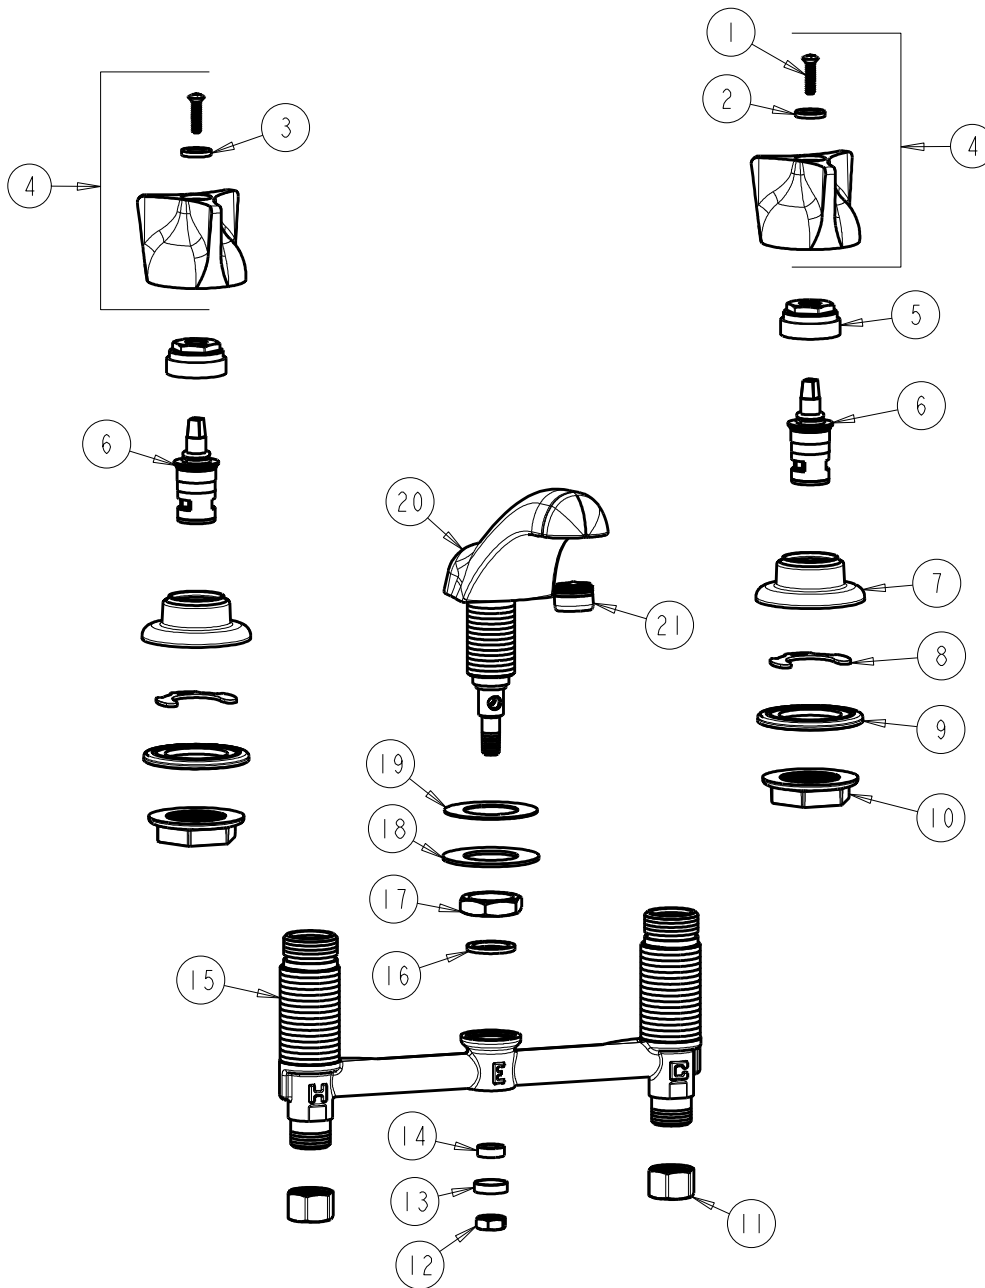

CHICAGO FAUCETS
a Geberit company

2100 South Clearwater Drive
Des Plaines, IL 60018
Phone: 847-803-5000
Fax: 847-803-5454
www.chicagofaucets.com

REPAIR PARTS

FITTING NO.

404-950XKCP

SUBMITTED MODEL NO.

BY: JAR

DATE: 08-21-02

CHK:

REV: 07-06-11

ITEM NO.

FOR TECHNICAL ASSISTANCE
1-800-TEC-TRUE (1-800-832-8783)

ITEM	PART NO.	DESCRIPTION	ITEM	PART NO.	DESCRIPTION
1	250-093JKRCF	SCREW	13	250-187JKRBF	RETAINER
2	633-123JKNF	INDEX BUTTON (BLUE)	14	1797-129JKNF	RUBBER WASHER
3	633-023JKNF	INDEX BUTTON (RED)	15	-----	BODY, VALVE
4	950-PRJKCP	3-WING HANDLE ASSEMBLY (PAIR)	16	250-200JKNF	GASKET
5	400-004JKRBF	NUT, CAP	17	250-054JKRBF	LOCKNUT
6	1-100XKJKNF	LH CERAMIC CARTRIDGE 1/4	18	50-014JKNF	STEEL WASHER
7	250-083JKCP	ESCUTCHEON	19	739-056JKNF	RUBBER WASHER
8	200-009JKNF	CLIP, RETAIN	20	401-301JKKCP	SPOUT ASSEMBLY
9	888-026JKNF	WASHER, SEALING	21	E12JKCP	SOFTFLO OUTLET
10	250-004JKNF	LOCKNUT			
11	49-005JKRBF	COUPLING NUT			
12	689-113JKRBF	NUT, 3/8-24 UNF X .56 X .22			