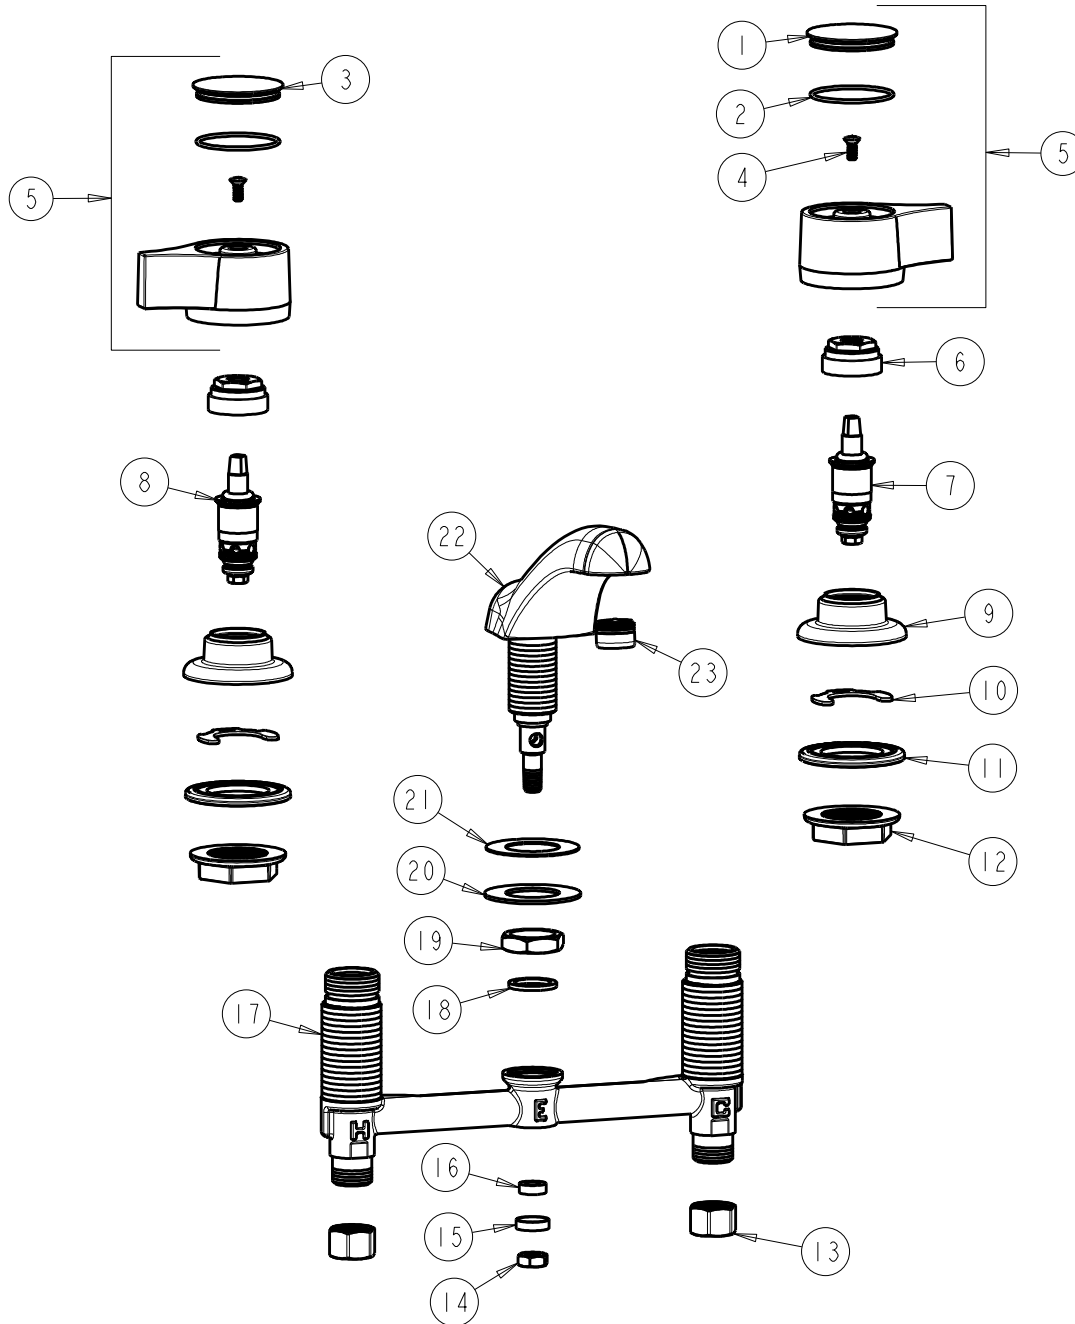

CHICAGO FAUCETS
a Geberit company

2100 South Clearwater Drive
Des Plaines, IL 60018
Phone: 847-803-5000
Fax: 847-803-5454
www.chicagofaucets.com

REPAIR PARTS

FITTING NO.

404-636CP

SUBMITTED MODEL NO.

BY: JAR

DATE: 08-21-02

CHK:

REV: 07-06-11

ITEM NO.

FOR TECHNICAL ASSISTANCE
1-800-TEC-TRUE (1-800-832-8783)

ITEM	PART NO.	DESCRIPTION	ITEM	PART NO.	DESCRIPTION
1	636-102JKCP	INDEX BUTTON (COLD)	13	49-005JKRBF	COUPLING NUT
2	636-003JKNF	O RING 1.614 X .070	14	689-113JKRBF	NUT, 3/8-24 UNF X .56 X .22
3	636-002JKCP	INDEX BUTTON (HOT)	15	250-187JKRBF	RETAINER
4	420-010JKRCF	SCREW, 10-32 UNC PH 1/2	16	1797-129JKNF	RUBBER WASHER
5	636-PRJKCP	LEVER HANDLE (PAIR)	17	---	BODY, VALVE
6	400-004JKRBF	NUT, CAP	18	250-200JKNF	GASKET
7	1-099XTJKNF	QUATURN UNIT (RH)	19	250-054JKRBF	LOCKNUT
8	1-100XTJKNF	QUATURN UNIT (LH)	20	50-014JKNF	STEEL WASHER
9	250-083JKCP	ESCUTCHEON	21	739-056JKNF	RUBBER WASHER
10	200-009JKNF	CLIP, RETAIN	22	401-301JKCP	SPOUT ASSEMBLY
11	888-026JKNF	WASHER, SEALING	23	E12JKCP	SOFTFLO OUTLET
12	250-004JKNF	LOCKNUT			