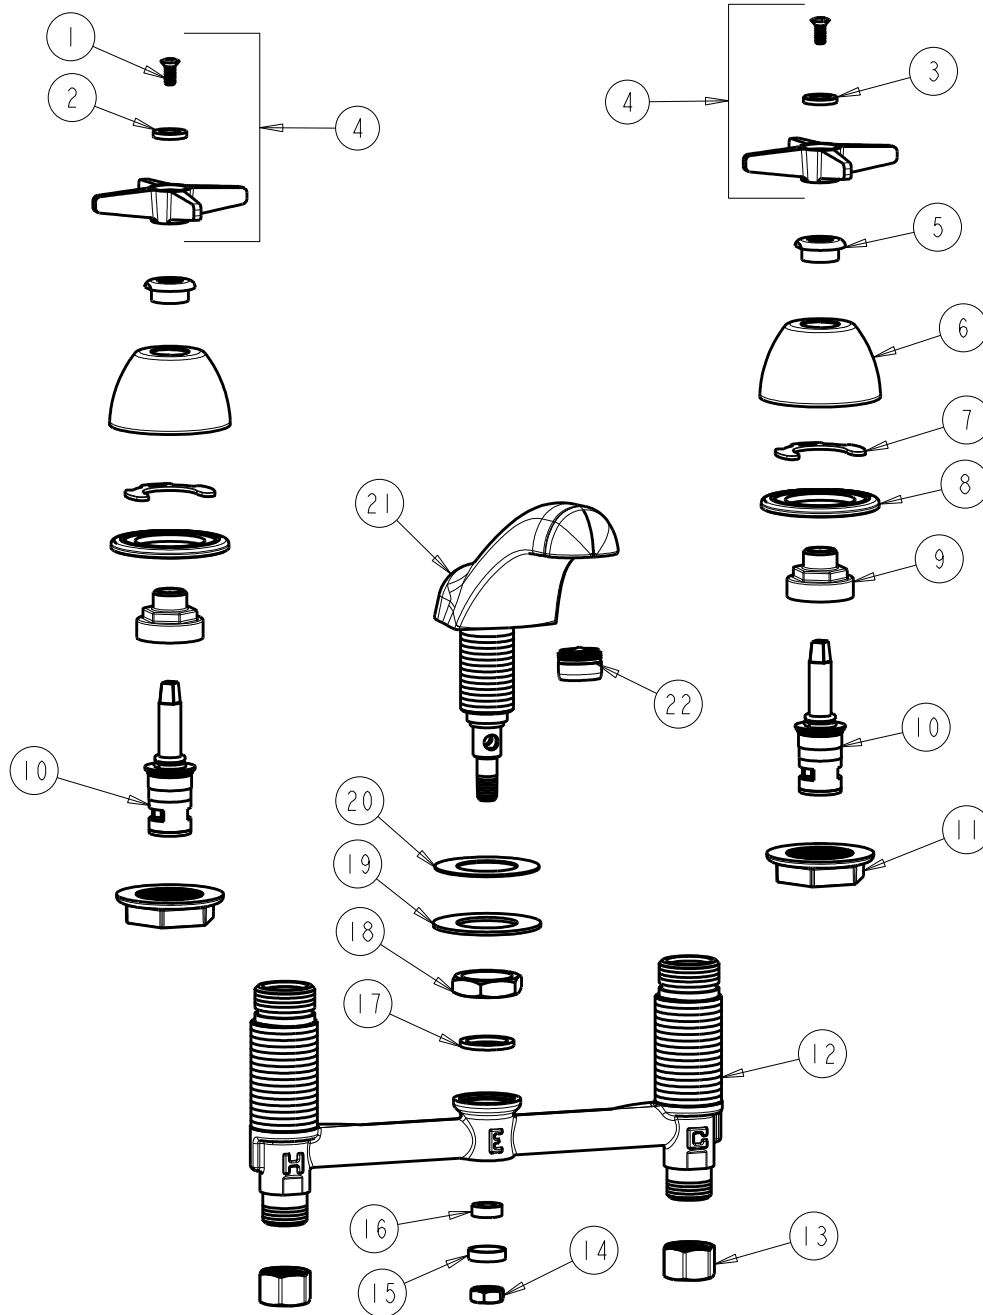

CHICAGO FAUCETS
a Geberit company

2100 South Clearwater Drive
Des Plaines, IL 60018
Phone: 847-803-5000
Fax: 847-803-5454
www.chicagofaucets.com

REPAIR PARTS

FITTING NO.

404-633XKCP

SUBMITTED MODEL NO.

ITEM NO.

FOR TECHNICAL ASSISTANCE
1-800-TEC-TRUE (1-800-832-8783)

BY: SID DATE: 07-07-11
CHK: REV:

ITEM	PART NO.	DESCRIPTION	ITEM	PART NO.	DESCRIPTION
1	420-010JKRCF	SCREW, 10-32 UNC PH 1/2	12	---	BODY, VALVE
2	633-023JKNF	INDEX BUTTON (RED)	13	49-005JKRBF	COUPLING NUT
3	633-123JKNF	INDEX BUTTON (BLUE)	14	689-113JKRBF	NUT, 3/8-24 UNF X .56 X .22
4	633-PRJKCP	4-ARM HANDLE ASSEMBLY	15	250-187JKRBF	RETAINER
5	422-113JKCP	ESCUTCHEON NUT	16	1797-129JKNF	RUBBER WASHER
6	250-082JKCP	ESCUTCHEON	17	250-200JKNF	GASKET
7	200-009JKNF	CLIP, RETAIN	18	250-054JKRBF	LOCKNUT
8	888-026JKNF	WASHER, SEALING	19	50-014JKNF	STEEL WASHER
9	274-014JKRBF	NUT, CAP	20	739-056JKNF	RUBBER WASHER
10	377-XKLHJKNF	LH CERAMIC CARTRIDGE 1/4	21	401-301KJKCP	SPOUT ASSEMBLY
11	250-004JKNF	LOCKNUT	22	E12JKCP	SOFTFLO OUTLET