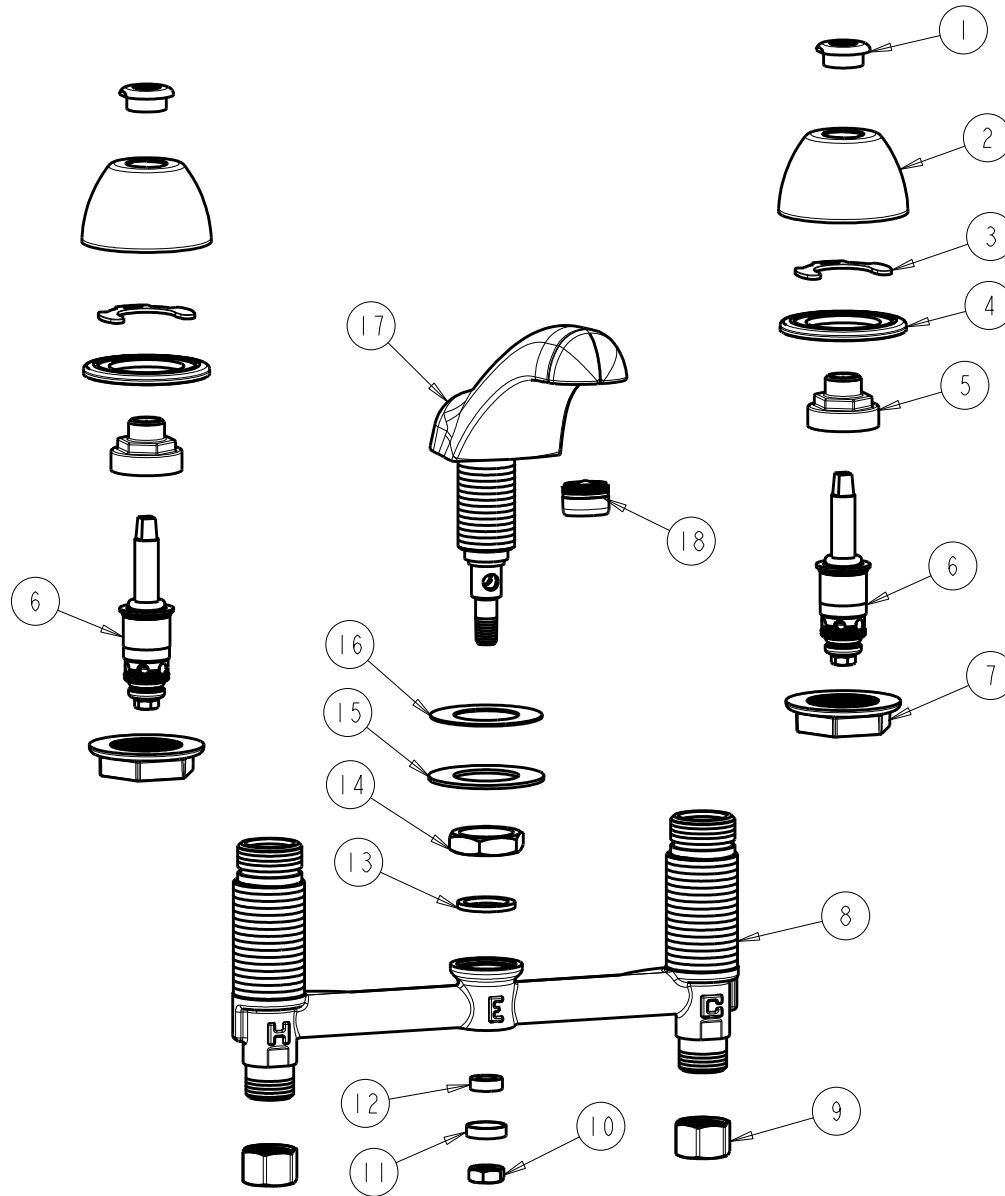

CHICAGO FAUCETS[®]

a Geberit company

2100 South Clearwater Drive
Des Plaines, IL 60018
Phone: 847-803-5000
Fax: 847-803-5454
www.chicagofaucets.com

REPAIR PARTS

BY: SID DATE: 07-07-11
CHK: REV:

FITTING NO.

404-633LESSHDLCP

SUBMITTED MODEL NO.

ITEM NO.

FOR TECHNICAL ASSISTANCE
1-800-TEC-TRUE (1-800-832-8783)

ITEM	PART NO.	DESCRIPTION	ITEM	PART NO.	DESCRIPTION
1	422-113JKCP	ESCUTCHEON NUT	10	689-113JKRBF	NUT, 3/8-24 UNF X .56 X .22
2	250-082JKCP	ESCUTCHEON	11	250-187JKRBF	RETAINER
3	200-009JKNF	CLIP, RETAIN	12	1797-129JKNF	RUBBER WASHER
4	888-026JKNF	WASHER, SEALING	13	250-200JKNF	GASKET
5	274-014JKRBF	NUT, CAP	14	250-054JKRBF	LOCKNUT
6	377-XTLHJKNF	LH QUATURN CARTRIDGE	15	50-014JKNF	STEEL WASHER
7	250-004JKNF	LOCKNUT	16	739-056JKNF	RUBBER WASHER
8	---	BODY, VALVE	17	401-301KJKCP	SPOUT ASSEMBLY
9	49-005JKRBF	COUPLING NUT	18	E12JKCP	SOFTFLO OUTLET