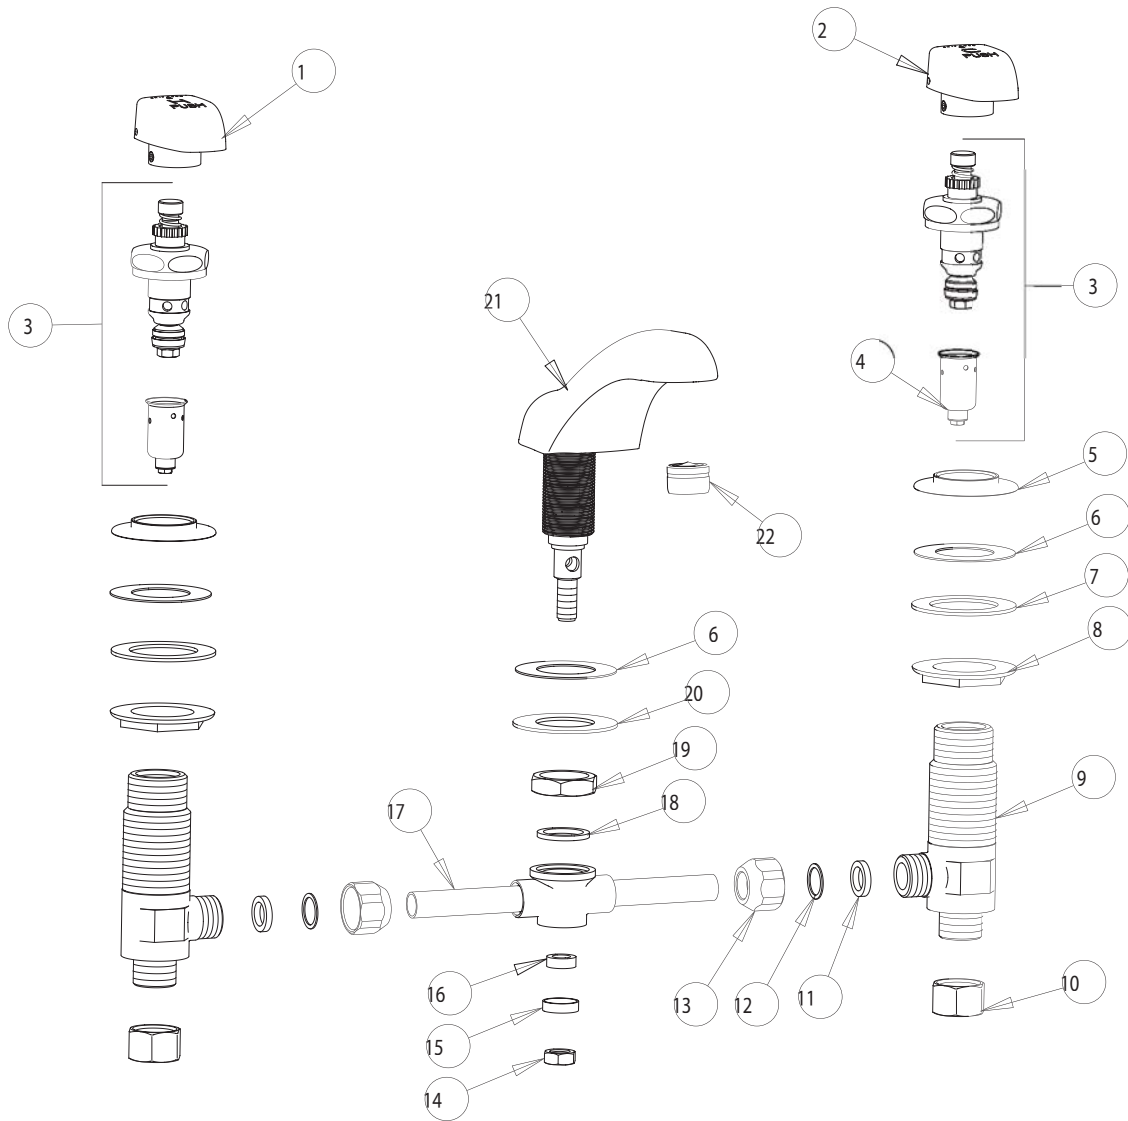

PARTS LIST

BY:
CHK'D:

SID

CHICAGO
FAUCETS
a Geberit company

FINISH:
DATE:

AS SPECIFIED
05-06-04

404-335

ITEM NO.	PART NO.	DESCRIPTION	ITEM NO.	PART NO.	DESCRIPTION
1	335-007K	TILT HANDLE ASSEMBLY, HOT	12	250-027	BRASS WASHER
2	335-107K	TILT HANDLE ASSEMBLY, COLD	13	49-031	COUPLING NUT
3	409X	TIP TAP UNIT	14	689-113	LOCKNUT
4	333-073K	SLOW DASHPOT ASSEMBLY	15	250-187	RETAINER
5	408-004	FLANGE	16	1797-129	RUBBER WASHER
6	739-056	RUBBER WASHER	17	785-103K	TEE ASSEMBLY
7	55-010	STEEL WASHER	18	250-200	GASKET
8	250-004	LOCKNUT	19	250-054	LOCKNUT
9	250-094K	VALVE BODY ASSEMBLY	20	50-014	STEEL WASHER
10	49-005	COUPLING NUT	21	401-301K	SPOUT ASSEMBLY
11	200-010	RUBBER WASHER	22	E12	SOFTFLO OUTLET