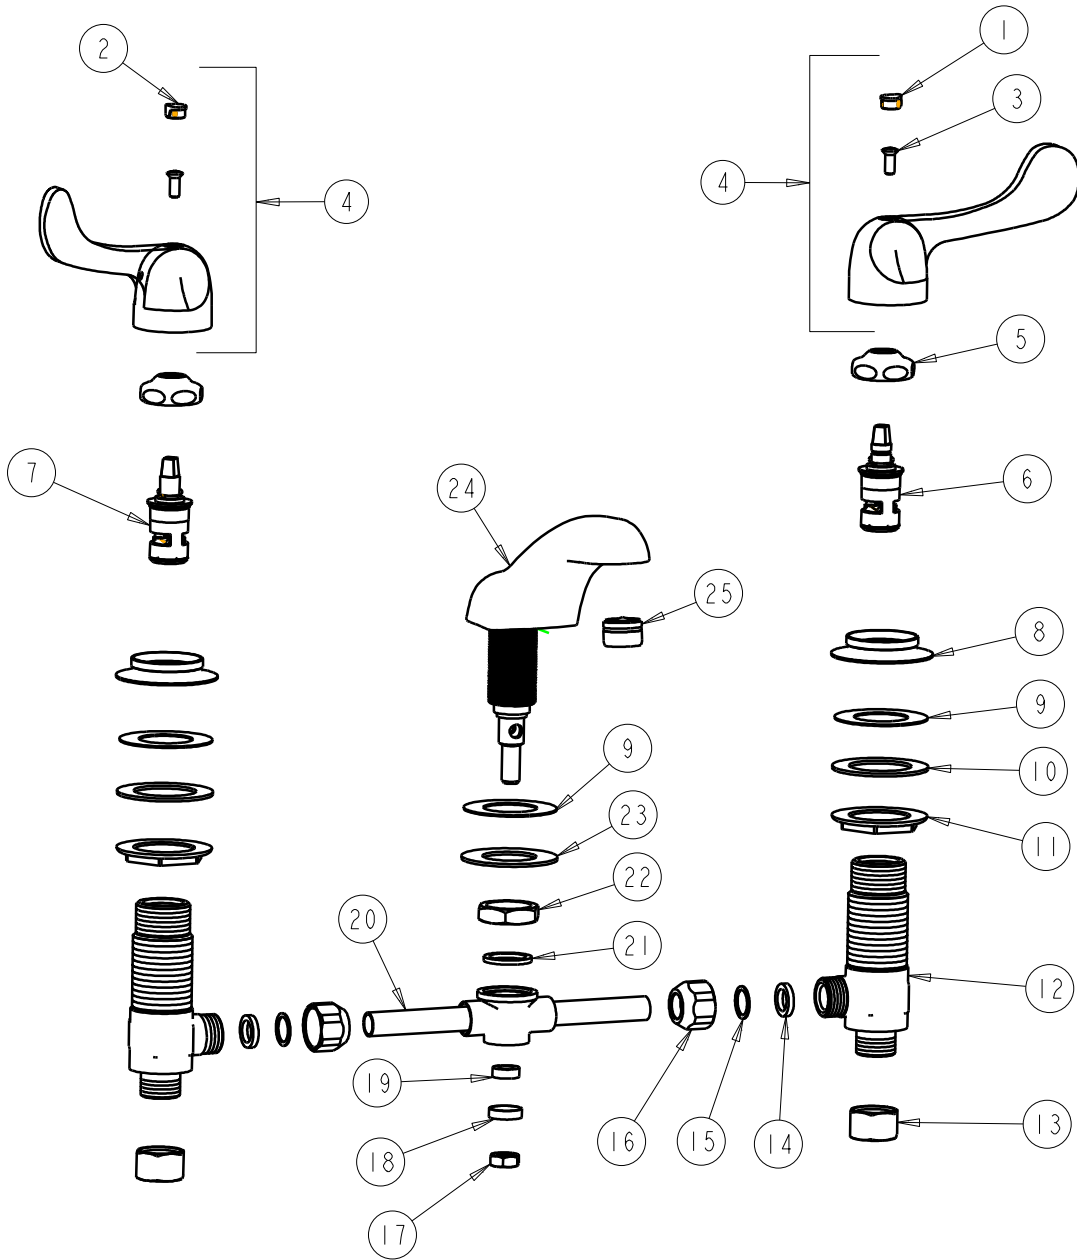

PARTS LIST

BY: JAR
CHK'D: *[Signature]*

FINISH: AS SPECIFIED
DATE: 08-21-02
REV: 07-05-07

404-320XK

ITEM	PART NO.	DESCRIPTION	ITEM	PART NO.	DESCRIPTION
1	320-004JKNF	INDEX BUTTON (BLUE)	15	250-027JKRBF	BRASS WASHER
2	320-003JKNF	INDEX BUTTON (RED)	16	49-031JKRBF	COUPLING NUT
3	420-010JKRCF	SCREW, 10-32 UNC PH 1/2	17	689-113JKRBF	LOCKNUT
4	320-PRJKCP	CANOPY HANDLE ASSEMBLY (PAIR)	18	250-187JKRBF	RETAINER
5	1-214JKCP	CAP	19	1797-129JKNF	RUBBER WASHER
6	1-099XKJKNF	RH CERAMIC QUATURN UNIT	20	785-103KJKRBF	TEE ASSEMBLY
7	1-100XKJKNF	LH CERAMIC QUATURN UNIT	21	250-200JKNF	GASKET
8	1797-122JKCP	FLANGE	22	250-054JKRBF	LOCKNUT
9	739-056JKNF	RUBBER WASHER	23	50-014JKNF	STEEL WASHER
10	55-010JKNF	STEEL WASHER	24	401-301JKCP	SPOUT ASSEMBLY
11	250-004JKRBF	LOCKNUT	25	E12JKCP	SOFTFLO OUTLET
12	250-094KJKRBF	VALVE BODY ASSEMBLY			
13	49-005JKRBF	COUPLING NUT			
14	200-010JKNF	RUBBER WASHER			