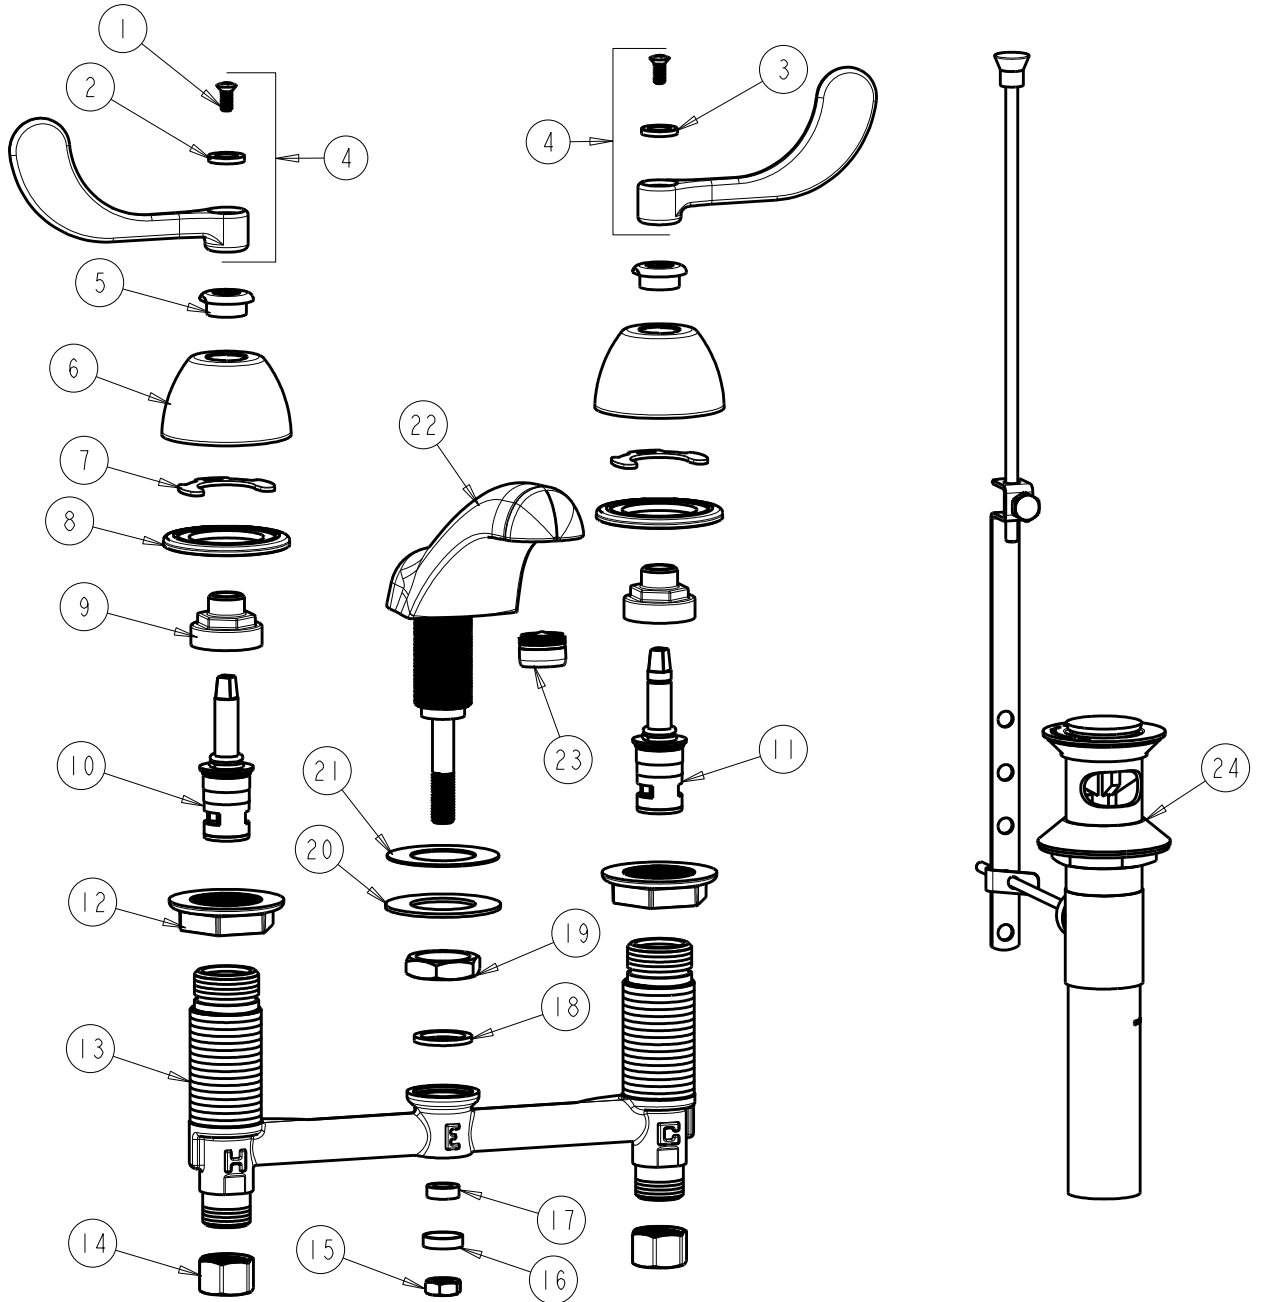

CHICAGO FAUCETS

a Geberit company

2100 South Clearwater Drive
Des Plaines, IL 60018
Phone: 847-803-5000
Fax: 847-803-5454
www.chicagofaucets.com

REPAIR PARTS

BY: SID DATE: 07-08-11
CHK: REV:

FITTING NO.

404-317XKPOCP

SUBMITTED MODEL NO.

ITEM NO.

FOR TECHNICAL ASSISTANCE
1-800-TEC-TRUE (1-800-832-8783)

ITEM	PART NO.	DESCRIPTION	ITEM	PART NO.	DESCRIPTION
1	420-010JKRCF	SCREW, 10-32 UNC PH 1/2	13	—	BODY, VALVE
2	633-023JKNF	INDEX BUTTON (RED)	14	49-005JKRBF	COUPLING NUT
3	633-123JKNF	INDEX BUTTON (BLUE)	15	689-113JKRBF	NUT, 3/8-24 UNF X .56 X .22
4	317-PRJKCP	HANDLE, 4" WRISTBLADE (PAIR)	16	250-187JKRBF	RETAINER
5	422-113JKCP	ESCUTCHEON NUT	17	1797-129JKNF	RUBBER WASHER
6	250-082JKCP	ESCUTCHEON	18	250-200JKNF	GASKET
7	200-009JKNF	CLIP, RETAIN	19	250-054JKRBF	LOCKNUT
8	888-026JKNF	WASHER, SEALING	20	50-014JKNF	STEEL WASHER
9	274-014JKRBF	NUT, CAP	21	739-056JKNF	RUBBER WASHER
10	377-XKLHJKNF	LH CERAMIC CARTRIDGE 1/4	22	741-301JKJCP	CAST SPOUT ASSEMBLY
11	377-XKRHJKNF	RH CERAMIC CARTRIDGE 1/4	23	E12JKCP	SOFTFLO OUTLET
12	250-004JKNF	LOCKNUT	24	1222-KJKCP	POP-UP WASTE