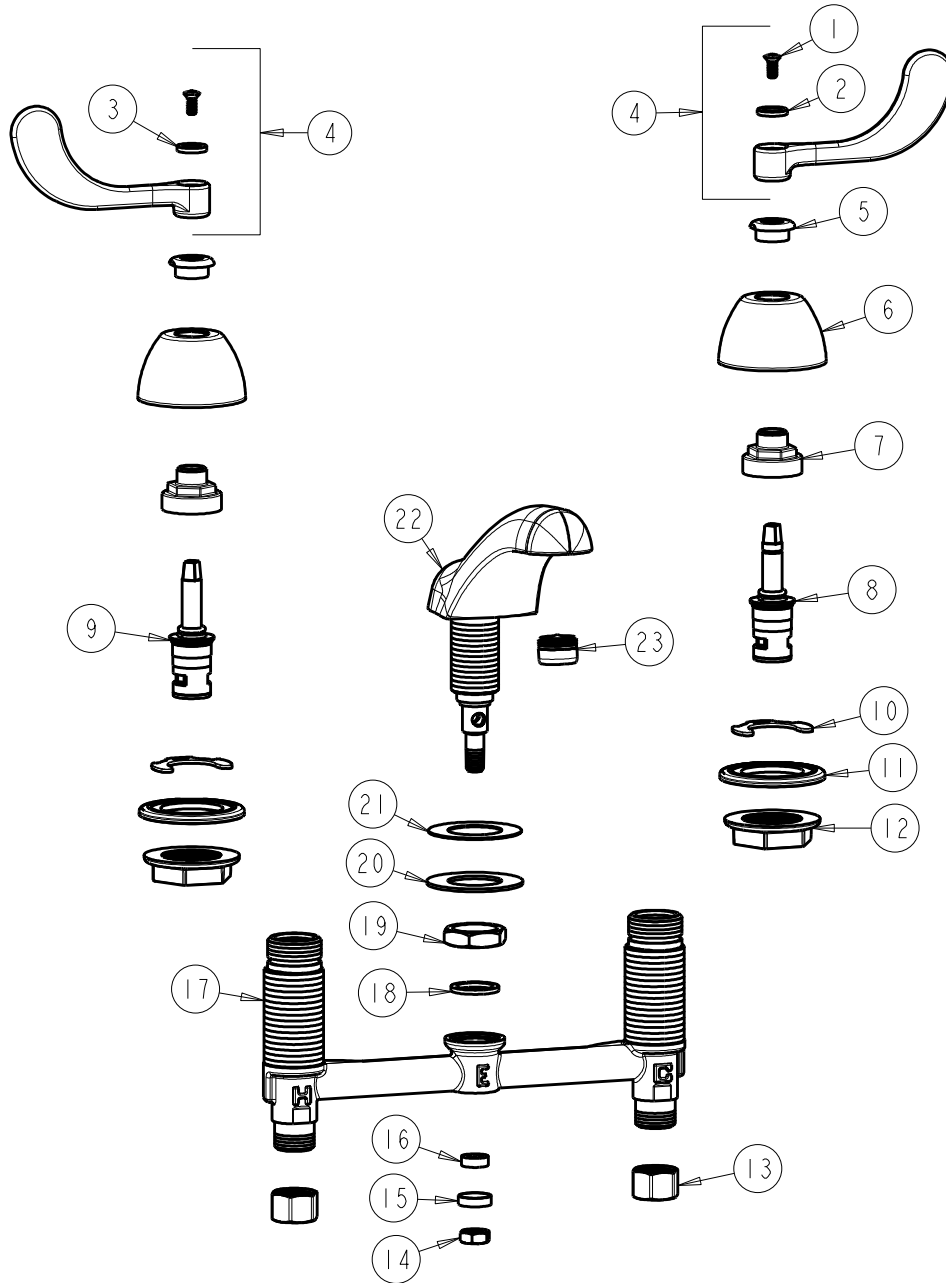

CHICAGO FAUCETS
a Geberit company

2100 South Clearwater Drive
Des Plaines, IL 60018
Phone: 847-803-5000
Fax: 847-803-5454
www.chicagofaucets.com

REPAIR PARTS

FITTING NO.
404-317XKCP
SUBMITTED MODEL NO.

FOR TECHNICAL ASSISTANCE
1-800-TEC-TRUE (1-800-832-8783)

BY: JAR DATE: 08-21-02
CHK: REV: 07-07-11

ITEM NO.

ITEM	PART NO.	DESCRIPTION	ITEM	PART NO.	DESCRIPTION
1	420-010JKRCF	SCREW, 10-32 UNC PH 1/2	13	49-005JKRBF	COUPLING NUT
2	633-123JKNF	INDEX BUTTON (BLUE)	14	689-113JKRBF	NUT, 3/8-24 UNF X .56 X .22
3	633-023JKNF	INDEX BUTTON (RED)	15	250-187JKRBF	RETAINER
4	317-PRJKCP	HANDLE, 4" WRISTBLADE (PAIR)	16	1797-129JKNF	RUBBER WASHER
5	422-113JKCP	ESCUTCHEON NUT	17	-----	BODY, VALVE
6	250-082JKCP	ESCUTCHEON	18	250-200JKNF	GASKET
7	274-014JKRBF	NUT, CAP	19	250-054JKRBF	LOCKNUT
8	377-XKRHJKNF	RH CERAMIC CARTRIDGE 1/4	20	50-014JKNF	STEEL WASHER
9	377-XKLHJKNF	LH CERAMIC CARTRIDGE 1/4	21	739-056JKNF	RUBBER WASHER
10	200-009JKNF	CLIP, RETAIN	22	401-301JKCP	SPOUT ASSEMBLY
11	888-026JKNF	WASHER, SEALING	23	E12JKCP	SOFTFLO OUTLET
12	250-004JKNF	LOCKNUT			