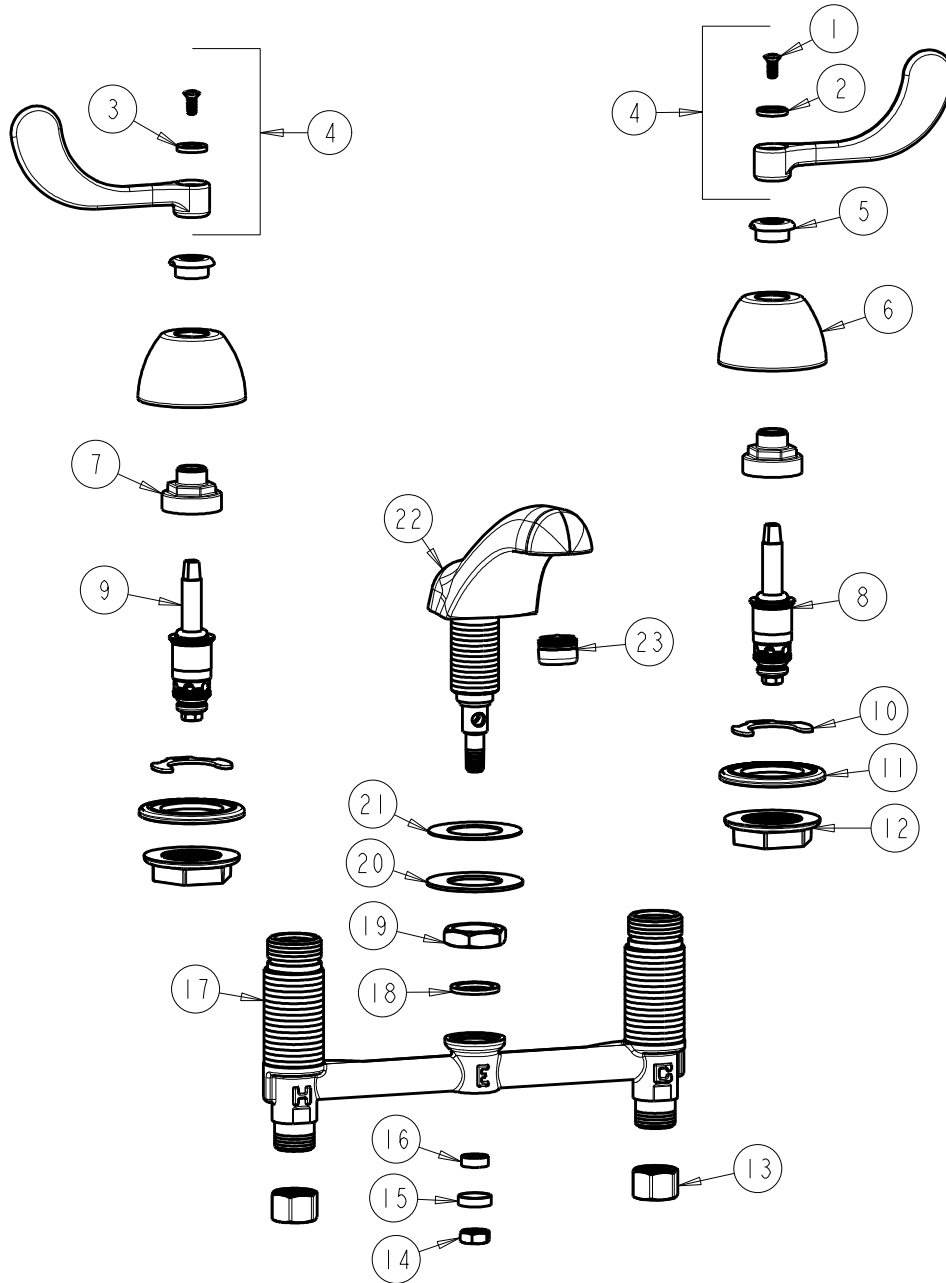

CHICAGO FAUCETS
a Geberit company

2100 South Clearwater Drive
Des Plaines, IL 60018
Phone: 847-803-5000
Fax: 847-803-5454
www.chicagofaucets.com

REPAIR PARTS

FITTING NO.

404-317CP

SUBMITTED MODEL NO.

ITEM NO.

FOR TECHNICAL ASSISTANCE
1-800-TEC-TRUE (1-800-832-8783)

BY: JAR DATE: 07-07-11
CHK: REV:

ITEM	PART NO.	DESCRIPTION	ITEM	PART NO.	DESCRIPTION
1	420-010JKRCF	SCREW, 10-32 UNC PH 1/2	13	49-005JKRBF	COUPLING NUT
2	633-123JKNF	INDEX BUTTON (BLUE)	14	689-113JKRBF	NUT, 3/8-24 UNF X .56 X .22
3	633-023JKNF	INDEX BUTTON (RED)	15	250-187JKRBF	RETAINER
4	317-PRJKCP	HANDLE, 4" WRISTBLADE (PAIR)	16	1797-129JKNF	RUBBER WASHER
5	422-113JKCP	ESCUTCHEON NUT	17	-----	BODY, VALVE
6	250-082JKCP	ESCUTCHEON	18	250-200JKNF	GASKET
7	274-014JKRBF	NUT, CAP	19	250-054JKRBF	LOCKNUT
8	377-XTRHJKNF	RH QUATURN CARTRIDGE	20	50-014JKNF	STEEL WASHER
9	377-XTLHJKNF	LH QUATURN CARTRIDGE	21	739-056JKNF	RUBBER WASHER
10	200-009JKNF	CLIP, RETAIN	22	401-301JKKCP	SPOUT ASSEMBLY
11	888-026JKNF	WASHER, SEALING	23	E12JKCP	SOFTFLO OUTLET
12	250-004JKNF	LOCKNUT			