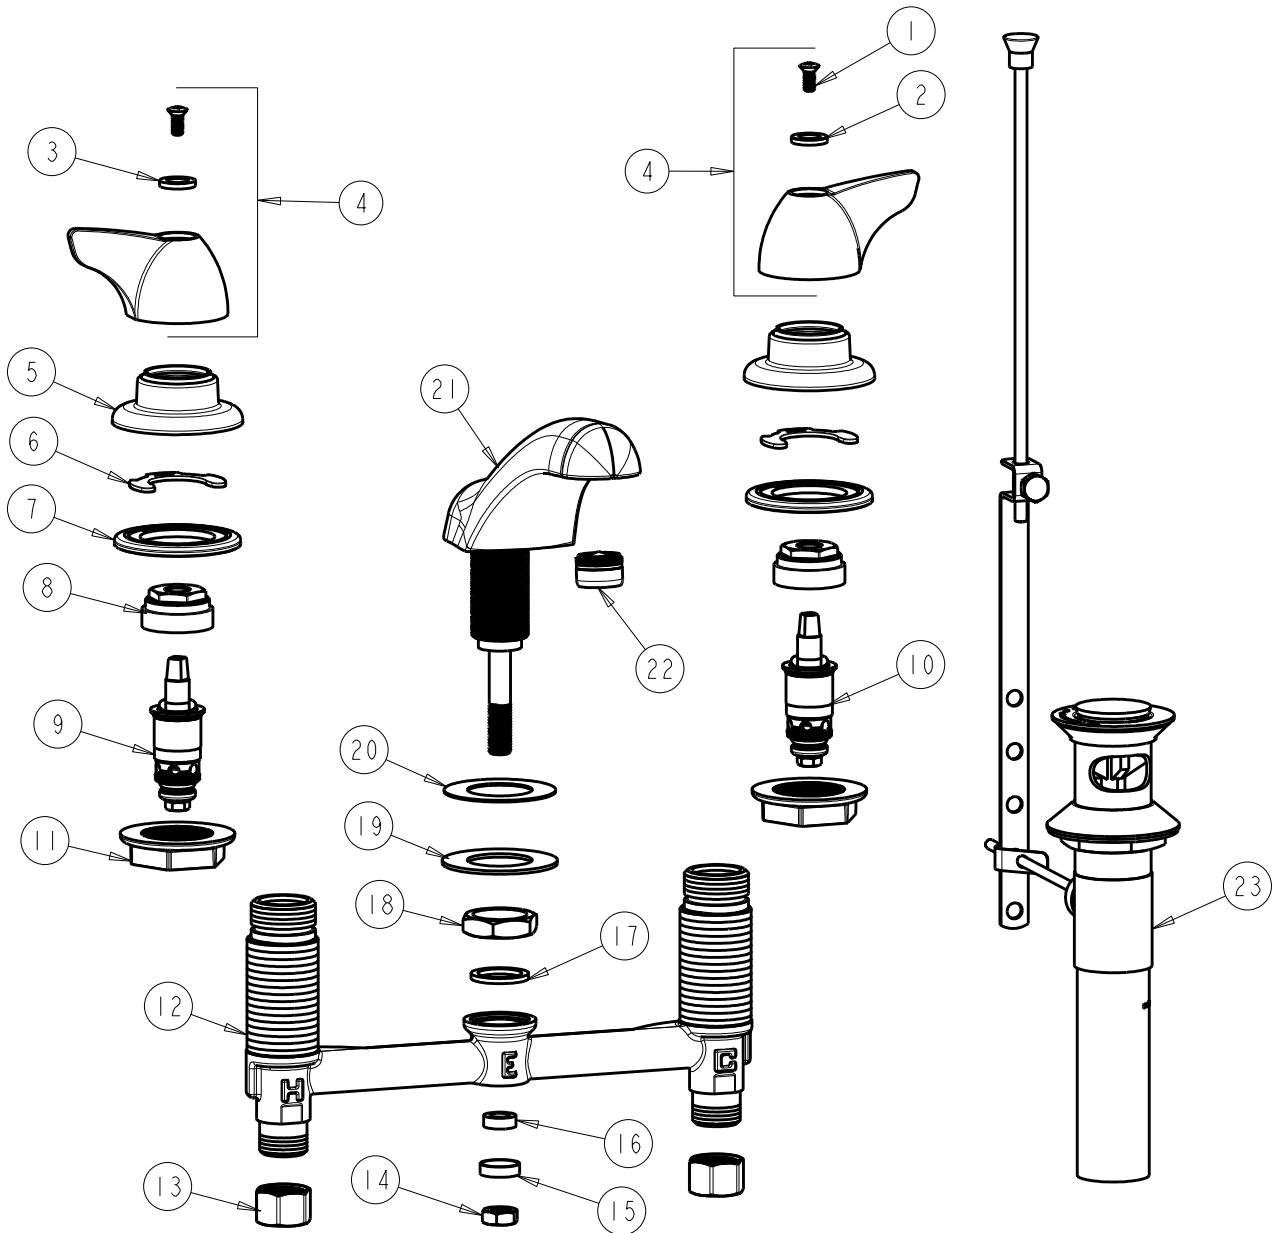

CHICAGO FAUCETS
a Geberit company

2100 South Clearwater Drive
Des Plaines, IL 60018
Phone: 847-803-5000
Fax: 847-803-5454
www.chicagofaucets.com

REPAIR PARTS

FITTING NO.

404-1000POCP

SUBMITTED MODEL NO.

BY: SID DATE: 07-07-11

CHK: REV:

ITEM NO.

FOR TECHNICAL ASSISTANCE
1-800-TEC-TRUE (1-800-832-8783)

ITEM	PART NO.	DESCRIPTION	ITEM	PART NO.	DESCRIPTION
1	420-010JKRCF	SCREW, 10-32 UNC PH 1/2	13	49-005JKRBF	COUPLING NUT
2	633-123JKNF	INDEX BUTTON (BLUE)	14	689-113JKRBF	NUT, 3/8-24 UNF X .56 X .22
3	633-023JKNF	INDEX BUTTON (RED)	15	250-187JKRBF	RETAINER
4	1000-PRJKCP	WING HANDLE ASSEMBLY (PAIR)	16	1797-129JKNF	RUBBER WASHER
5	250-083JKCP	ESCUTCHEON	17	250-200JKNF	GASKET
6	200-009JKNF	CLIP, RETAIN	18	250-054JKRBF	LOCKNUT
7	888-026JKNF	WASHER, SEALING	19	50-014JKNF	STEEL WASHER
8	400-004JKRBF	NUT, CAP	20	739-056JKNF	RUBBER WASHER
9	1-100XTJKNF	QUATURN UNIT (LH)	21	741-301JKKCP	CAST SPOUT ASSEMBLY
10	1-099XTJKNF	QUATURN UNIT (RH)	22	E12JKCP	SOFTFLO OUTLET
11	250-004JKNF	LOCKNUT	23	1222-KJKCP	POP-UP WASTE
12	---	BODY, VALVE			