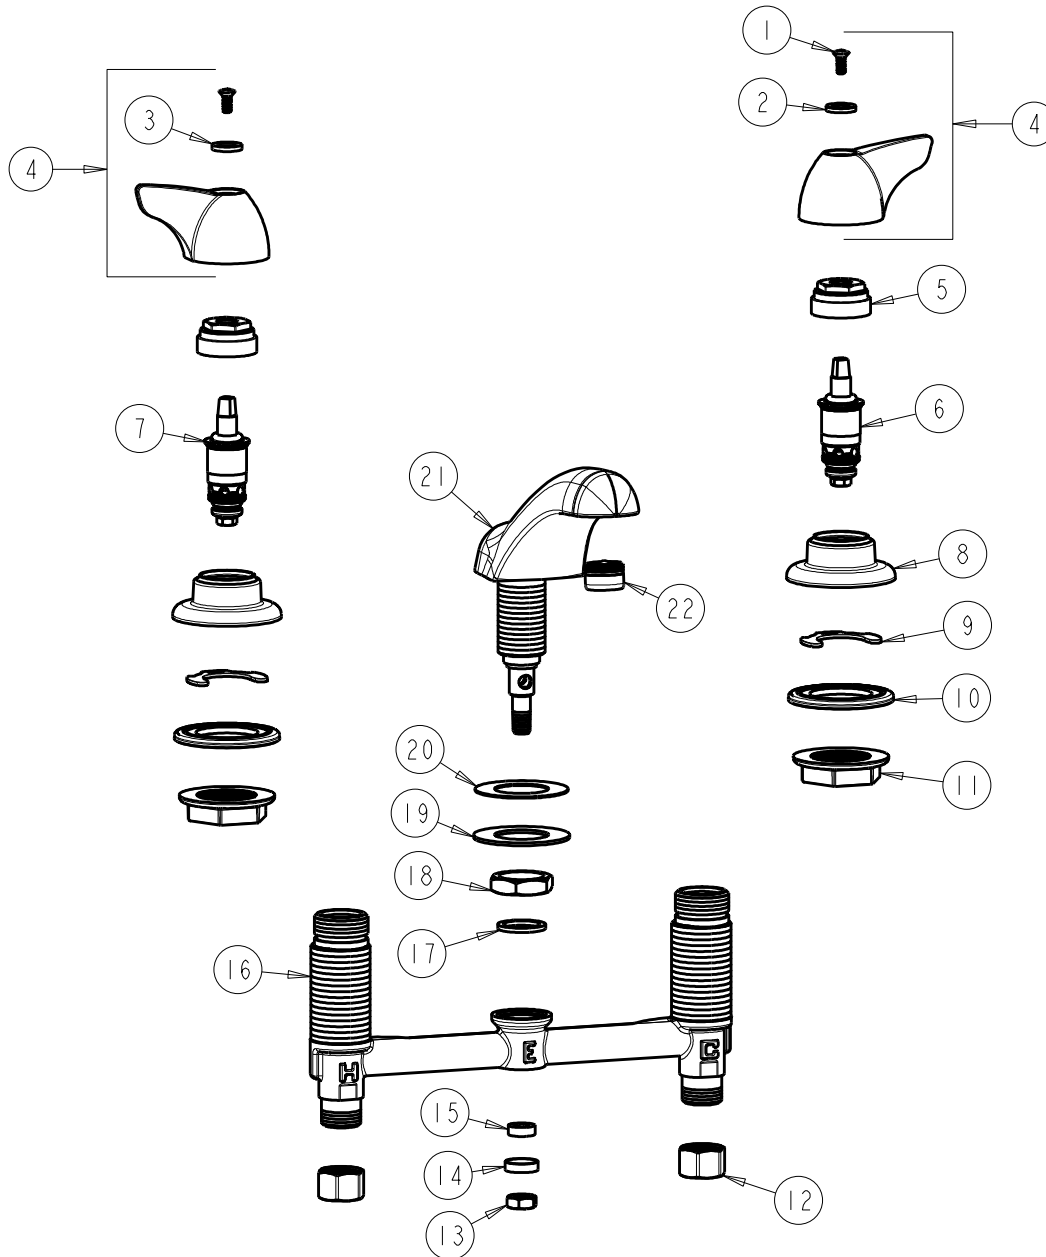

CHICAGO FAUCETS
a Geberit company

2100 South Clearwater Drive
Des Plaines, IL 60018
Phone: 847-803-5000
Fax: 847-803-5454
www.chicagofaucets.com

REPAIR PARTS

FITTING NO.

404-1000CP

SUBMITTED MODEL NO.

BY: JAR

DATE: 08-21-02

CHK:

REV: 07-06-11

ITEM NO.

FOR TECHNICAL ASSISTANCE
1-800-TEC-TRUE (1-800-832-8783)

ITEM	PART NO.	DESCRIPTION	ITEM	PART NO.	DESCRIPTION
1	420-010JKRCF	SCREW, 10-32 UNC PH 1/2	12	49-005JKRBF	COUPLING NUT
2	633-123JKNF	INDEX BUTTON (BLUE)	13	689-113JKRBF	NUT, 3/8-24 UNF X .56 X .22
3	633-023JKNF	INDEX BUTTON (RED)	14	250-187JKRBF	RETAINER
4	1000-PRJKCP	WING HANDLE ASSEMBLY (PAIR)	15	1797-129JKNF	RUBBER WASHER
5	400-004JKRBF	NUT, CAP	16	----	BODY, VALVE
6	1-099XTJKNF	QUATURN UNIT (RH)	17	250-200JKNF	GASKET
7	1-100XTJKNF	QUATURN UNIT (LH)	18	250-054JKRBF	LOCKNUT
8	250-083JKCP	ESCUTCHEON	19	50-014JKNF	STEEL WASHER
9	200-009JKNF	CLIP, RETAIN	20	739-056JKNF	RUBBER WASHER
10	888-026JKNF	WASHER, SEALING	21	401-301KJKCP	SPOUT ASSEMBLY
11	250-004JKNF	LOCKNUT	22	E12JKCP	SOFTFLO OUTLET