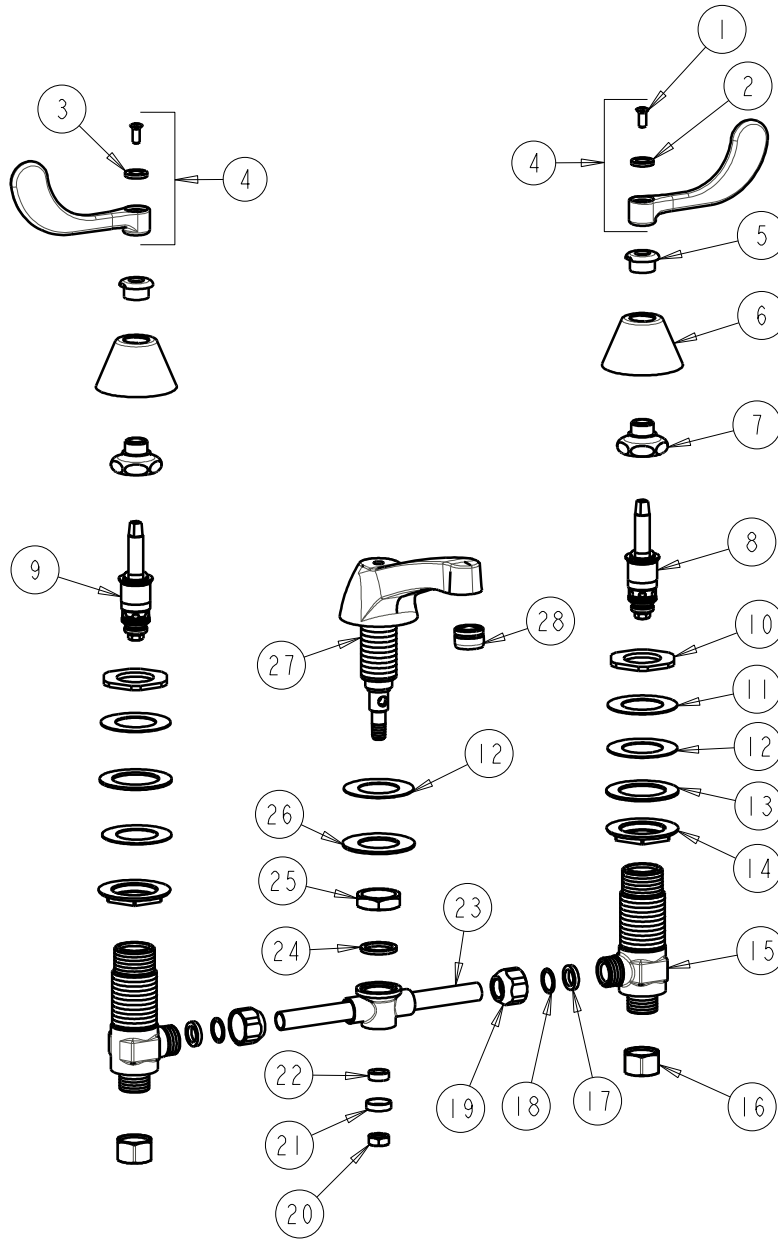

CHICAGO FAUCETS
a Geberit company

2100 South Clearwater Drive
Des Plaines, IL 60018
Phone: 847-803-5000
Fax: 847-803-5454
www.chicagofaucets.com

REPAIR PARTS

FITTING NO.

403-317CP

SUBMITTED MODEL NO.

BY: JAR

DATE: 10-01-02

CHK: *[Signature]*

REV: 02-01-08

ITEM NO.

FOR TECHNICAL ASSISTANCE
1-800-TEC-TRUE (1-800-832-8783)

ITEM	PART NO.	DESCRIPTION	ITEM	PART NO.	DESCRIPTION
1	420-010JKRCF	SCREW, 10-32 UNC PH 1/2	15	250-094JKRBF	VALVE BODY ASSEMBLY
2	633-123JKNF	INDEX BUTTON (BLUE)	16	49-005JKRBF	COUPLING NUT
3	633-023JKNF	INDEX BUTTON (RED)	17	200-010JKNF	RUBBER WASHER
4	317-PRJKCP	WRISTBLADE HANDLE ASSY. (PAIR)	18	250-027JKRBF	BRASS WASHER
5	422-113JKCP	ESCUTCHEON NUT	19	49-031JKRBF	COUPLING NUT
6	250-180JKCP	ESCUTCHEON	20	689-113JKRBF	NUT, 3/8-24 UNF X .56 X .22
7	274-004JKRBF	CAP NUT	21	250-187JKRBF	RETAINER
8	377-XTRHJKNF	RH QUATURN CARTRIDGE	22	1797-129JKNF	RUBBER WASHER
9	377-XTLHJKNF	LH QUATURN CARTRIDGE	23	785-103JKRBF	TEE ASSEMBLY
10	308-003JKRBF	LOCKNUT	24	250-200JKNF	GASKET
11	888-006JKRBF	BRASS WASHER	25	250-054JKRBF	LOCKNUT
12	739-056JKNF	RUBBER WASHER	26	50-014JKNF	STEEL WASHER
13	55-010JKNF	STEEL WASHER	27	403-002KJKCP	CAST SPOUT ASSEMBLY
14	250-004JKRBF	LOCKNUT	28	E12JKCP	SOFTFLO OUTLET