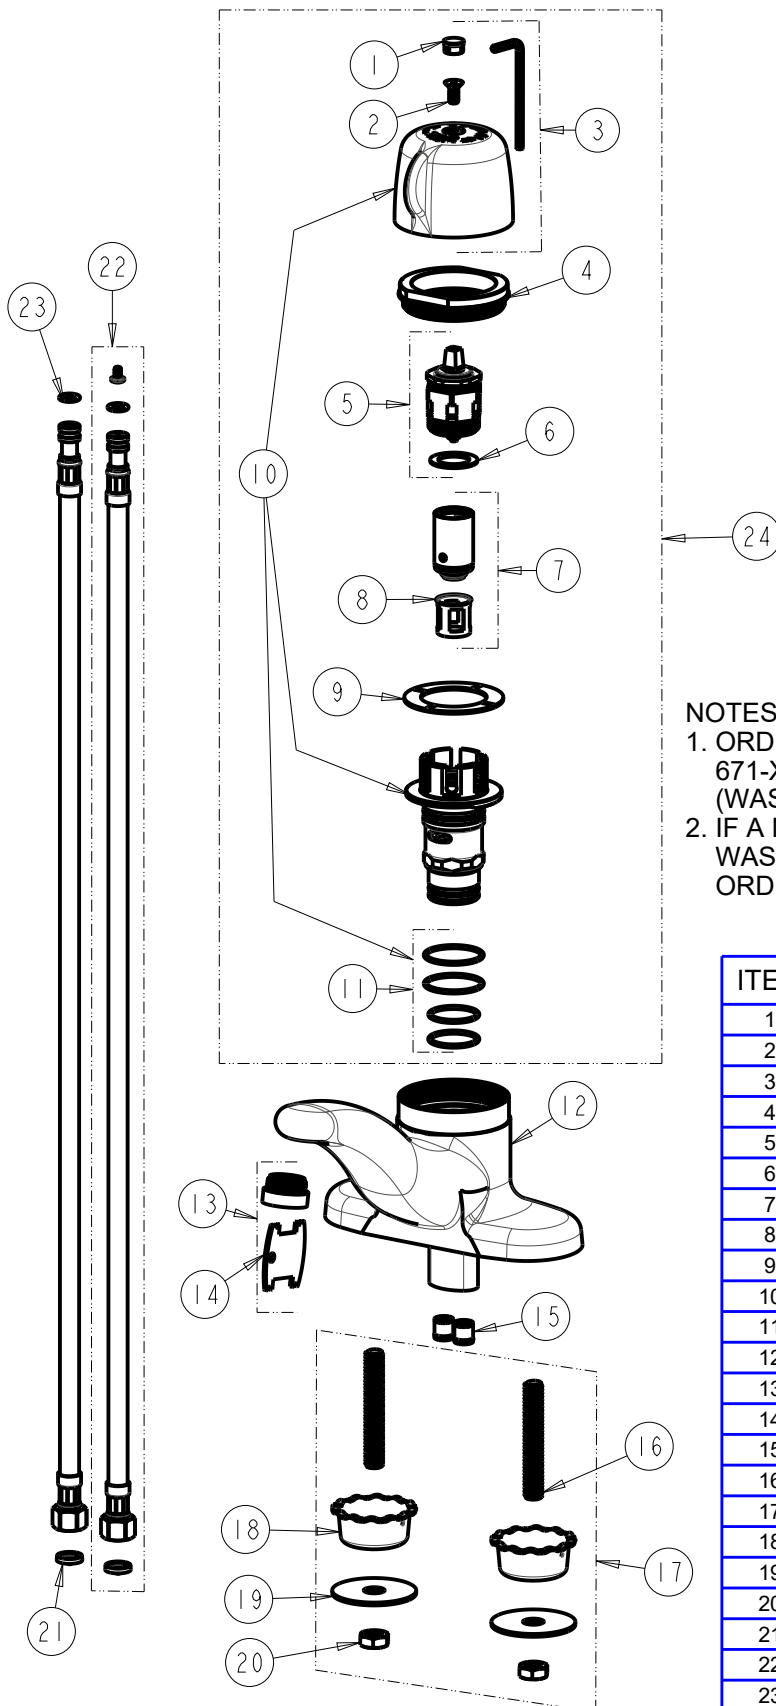

REPAIR PARTS

FITTING NO.

3600-E34VPAB

SUBMITTED MODEL NO.

BY: JAR DATE: 06-15-16

CHK: *Joe* REV: 01-14-22

ITEM NO.

FOR TECHNICAL ASSISTANCE
1-800-TEC-TRUE (1-800-832-8783)

NOTES:

1. ORDER 3300-006JKNF WASHER (#6) WHEN ORDERING 671-XJKABNF CARTRIDGE (#7) (WASHER IS SOLD SEPARATELY)
2. IF A NEW HANDLE (#3) IS REQUIRED, AND THE FAUCET WAS PURCHASED BEFORE AUGUST 2017, ORDER KIT ITEM #10.

ITEM	PART NO.	DESCRIPTION
1	2500-005JKCP	HANDLE BUTTON
2	420-020JKNF	SCREW, 1/8 FLAT HEX HEAD X 1/2
3	3300-402JKCP	KIT, HANDLE
4	3300-404JKRBF	RETAINER
5	3300-412KJKAB	ACTUATOR ASSEMBLY
6	3300-006JKABNF	WASHER
7	671-XJKABNF	METERING VALVE CARTRIDGE
8	667-402JKABNF	MVP FILTER
9	3300-405JKNF	THRUST BEARING
10	3300-422KJKNF	KIT, HANDLE AND HUB
11	178-PPJKNF	O-RINGS, HUB REPAIR
12	-----	VALVE BODY
13	E34VPJKABCP	OUTLET, 1.5 GPM AERATOR VP
14	3-024JKRCF	KEY, VP
15	550-009JKABNF	CHECK CARTRIDGE ASSEMBLY
16	634-215JKRBF	STUD, 3/8-24 UNF X 2.5
17	242.872.21.1	KIT, COVER PLATE MOUNTING
18	1797-114JKNF	BASIN COCK WASHER
19	634-124JKNF	WASHER, STEEL 1.75 X .43 X .06
20	689-113JKRBF	NUT, 3/8-24 UNF X .56 X .22
21	3300-205JKABNF	FILTER SCREEN, 50 MESH
22	245.536.00.1	BRAIDED HOSE KIT
23	243.392.AB.1	O-RING, #011
24	3300-433KJKNF	KIT, HANDLE, HUB & CARTRIDGE