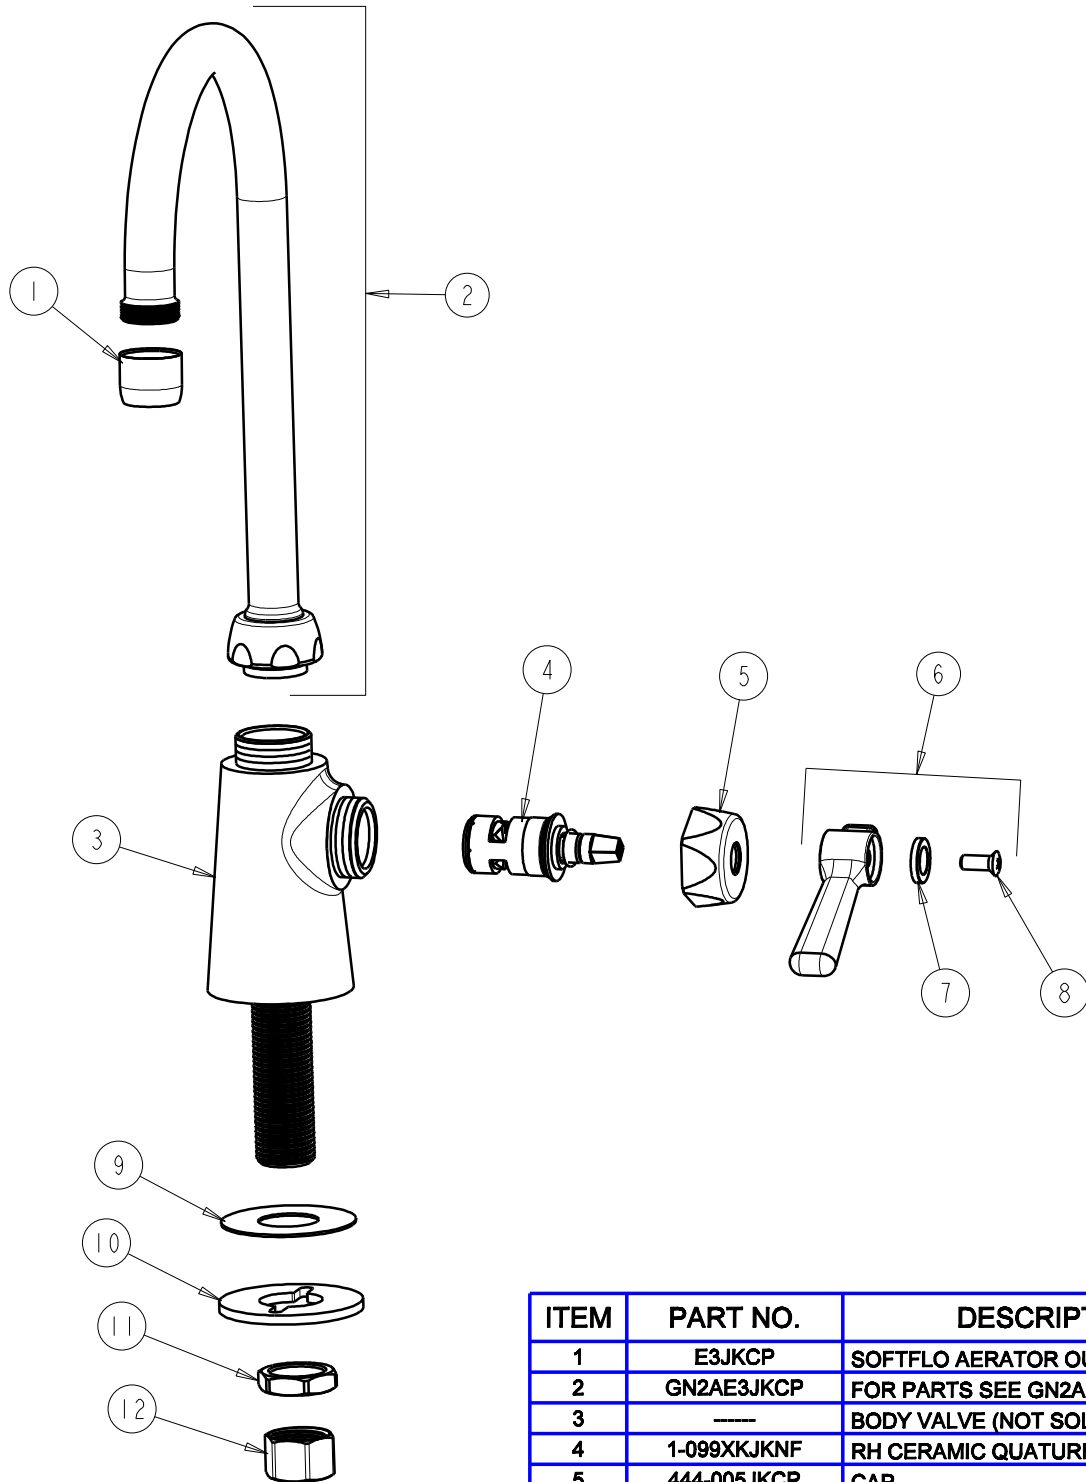

CHICAGO FAUCETS
a Geberit company

2100 South Clearwater Drive
Des Plaines, IL 60018
Phone: 847-803-5000
Fax: 847-803-5454
www.chicagofaucets.com

REPAIR PARTS

FITTING NO.

350-XKCP

SUBMITTED MODEL NO.

ITEM NO.

BY: SID DATE: 09-30-02

CHK: *[Signature]* REV: 04-06-09

FOR TECHNICAL ASSISTANCE
1-800-TEC-TRUE (1-800-832-8783)

ITEM	PART NO.	DESCRIPTION
1	E3JKCP	SOFTFLO AERATOR OUTLET
2	GN2AE3JKCP	FOR PARTS SEE GN2AE3JKCP
3	----	BODY VALVE (NOT SOLD SEPARATELY)
4	1-099XKJKNF	RH CERAMIC QUATURN UNIT
5	444-005JKCP	CAP
6	369-COLDJKCP	LEVER HANDLE ASSEMBLY
7	633-123JKNF	INDEX BUTTON (BLUE)
8	420-010JKRCF	SCREW, 10-32 UNC PH 1/2
9	52-007JKNF	WASHER, RUBBER
10	807-112JKNF	WASHER
11	49-004JKRBF	LOCKNUT
12	49-005JKRBF	COUPLING NUT