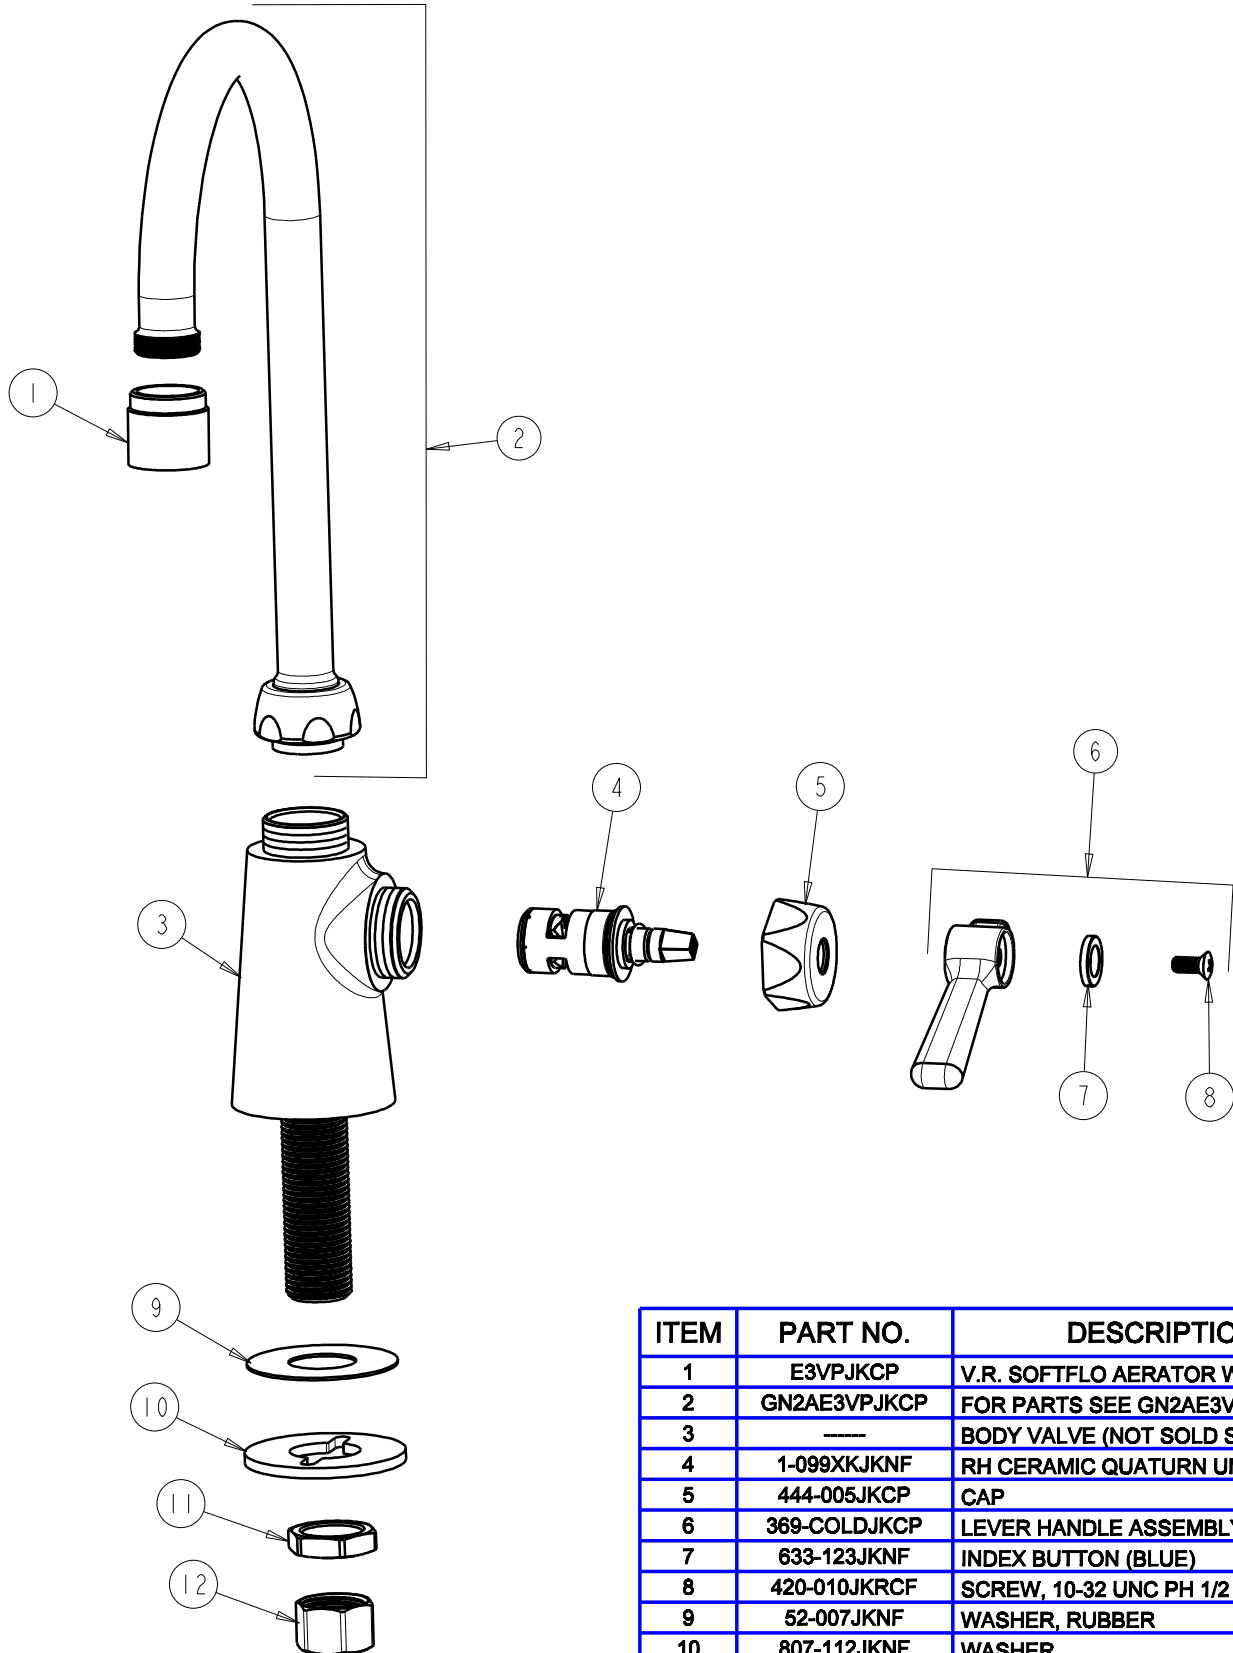

CHICAGO FAUCETS
a Geberit company

2100 South Clearwater Drive
Des Plaines, IL 60018
Phone: 847-803-5000
Fax: 847-803-5454
www.chicagofaucets.com

REPAIR PARTS

FITTING NO.

350-VPAXKCP

SUBMITTED MODEL NO.

ITEM NO.

BY: SID DATE: 09-03-09

CHK: *[Signature]* REV:

FOR TECHNICAL ASSISTANCE
1-800-TEC-TRUE (1-800-832-8783)

ITEM	PART NO.	DESCRIPTION
1	E3VPJKCP	V.R. SOFTFLO AERATOR W/ V.R. KEY
2	GN2AE3VPJKCP	FOR PARTS SEE GN2AE3VPJKCP
3	----	BODY VALVE (NOT SOLD SEPARATELY)
4	1-099XKJKNF	RH CERAMIC QUATURN UNIT
5	444-005JKCP	CAP
6	369-COLDJKCP	LEVER HANDLE ASSEMBLY
7	633-123JKNF	INDEX BUTTON (BLUE)
8	420-010JKRCF	SCREW, 10-32 UNC PH 1/2
9	52-007JKNF	WASHER, RUBBER
10	807-112JKNF	WASHER
11	49-004JKRBF	LOCKNUT
12	49-005JKRBF	COUPLING NUT