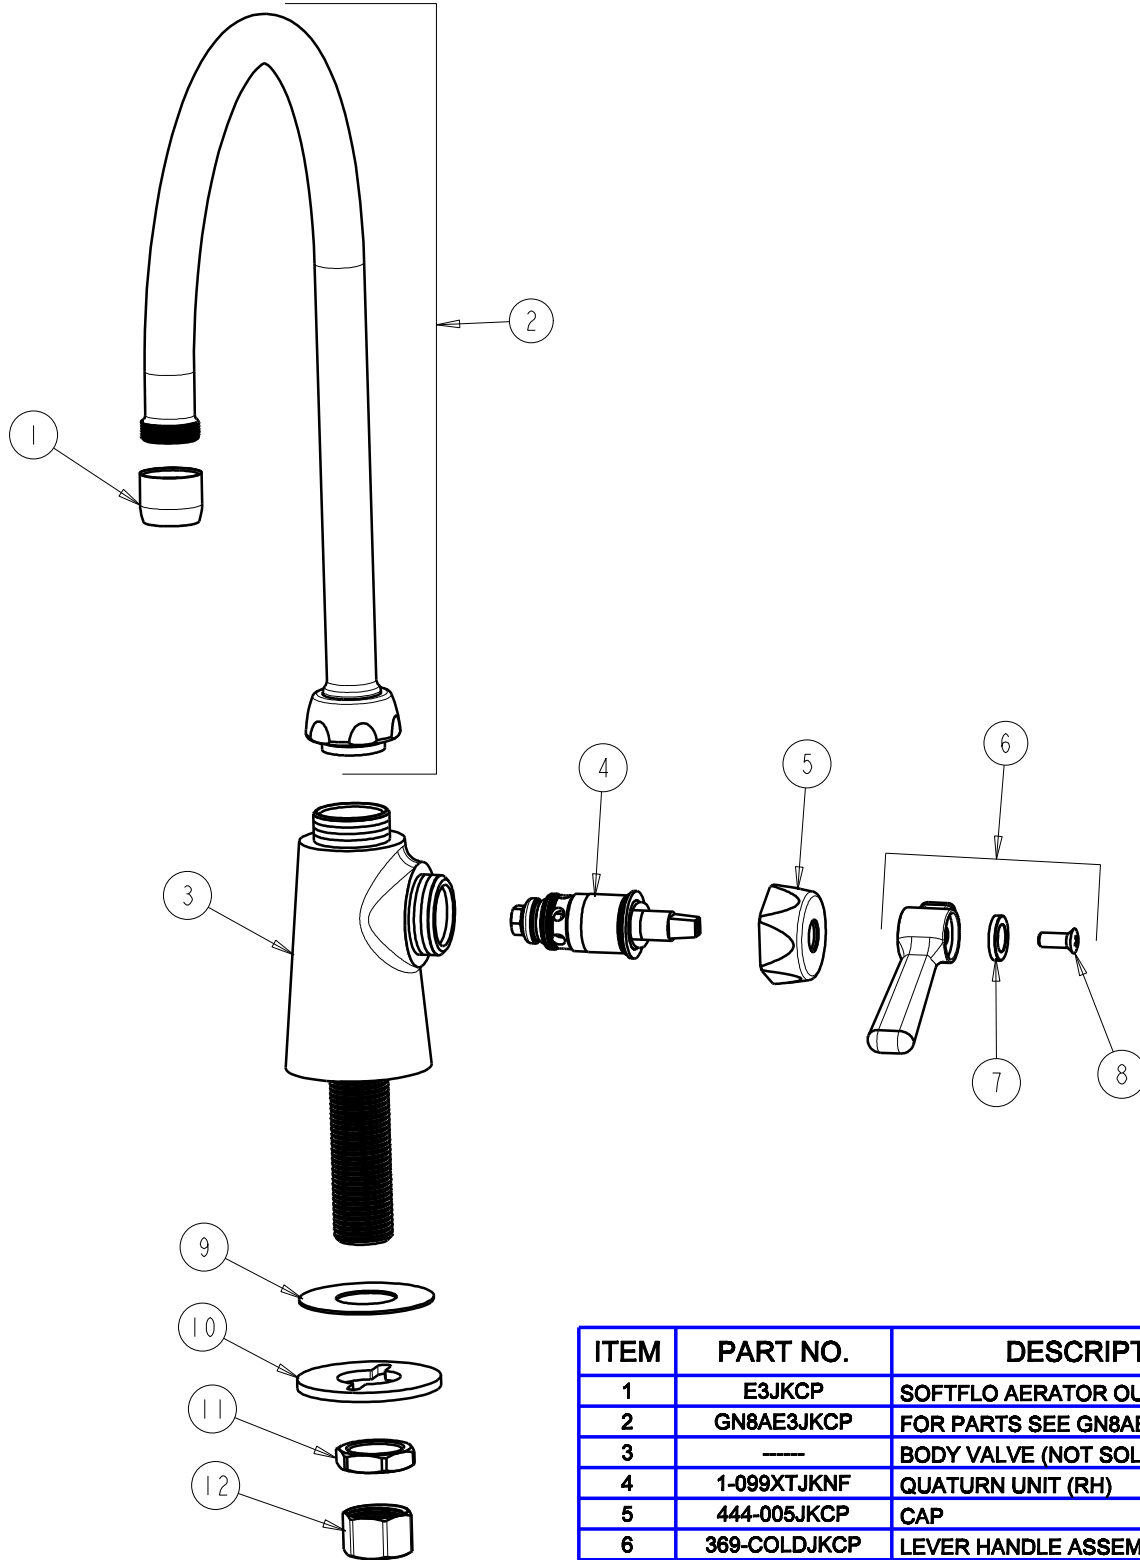

CHICAGO FAUCETS
a Geberit company

2100 South Clearwater Drive
Des Plaines, IL 60018
Phone: 847-803-5000
Fax: 847-803-5454
www.chicagofaucets.com

REPAIR PARTS

FITTING NO.

350-GN8AE3CP

SUBMITTED MODEL NO.

ITEM NO.

BY: SID DATE: 09-30-02

CHK: *[Signature]* REV: 04-06-09

FOR TECHNICAL ASSISTANCE
1-800-TEC-TRUE (1-800-832-8783)

ITEM	PART NO.	DESCRIPTION
1	E3JKCP	SOFTFLO AERATOR OUTLET
2	GN8AE3JKCP	FOR PARTS SEE GN8AE3JKCP
3	----	BODY VALVE (NOT SOLD SEPARATELY)
4	1-099XTJKNF	QUATURN UNIT (RH)
5	444-005JKCP	CAP
6	369-COLDJKCP	LEVER HANDLE ASSEMBLY
7	633-123JKNF	INDEX BUTTON (BLUE)
8	420-010JKRCF	SCREW, 10-32 UNC PH 1/2
9	52-007JKNF	WASHER, RUBBER
10	807-112JKNF	WASHER
11	49-004JKRBF	LOCKNUT
12	49-005JKRBF	COUPLING NUT