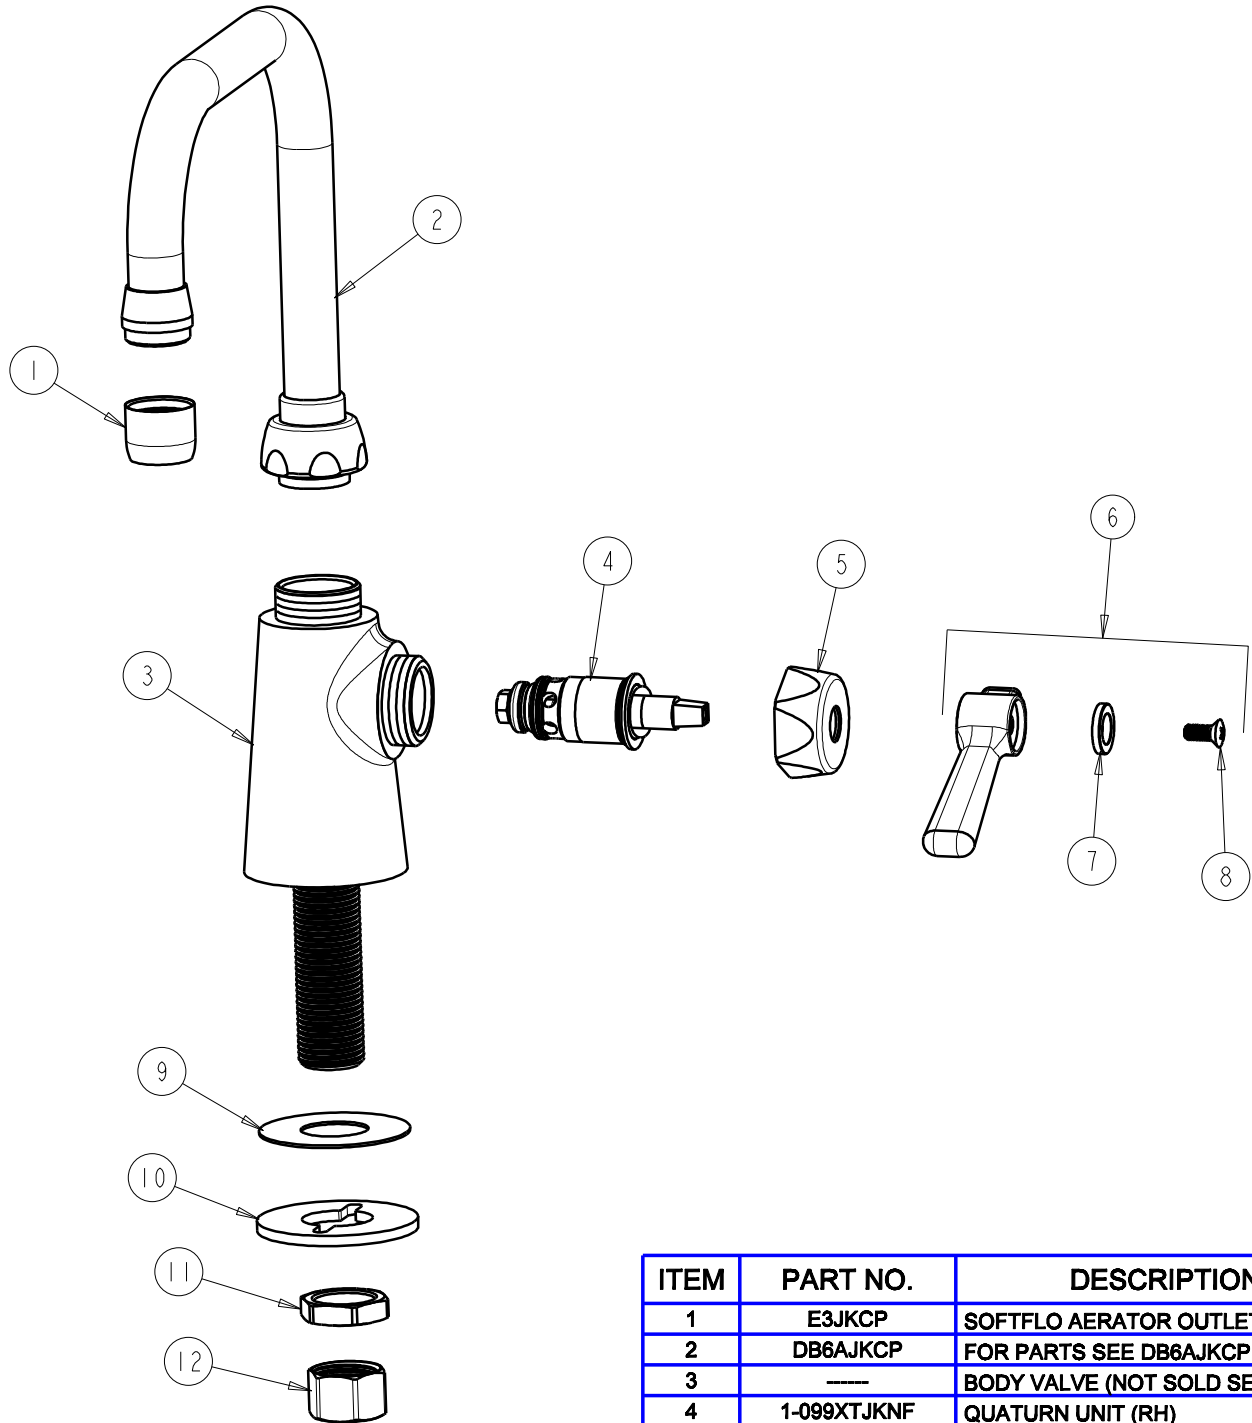

CHICAGO FAUCETS
a Geberit company

2100 South Clearwater Drive
Des Plaines, IL 60018
Phone: 847-803-5000
Fax: 847-803-5454
www.chicagofaucets.com

REPAIR PARTS

FITTING NO.

350-DB6AE3CP

SUBMITTED MODEL NO.

ITEM NO.

BY: SID DATE: 09-03-09

CHK: *[Signature]* REV:

FOR TECHNICAL ASSISTANCE
1-800-TEC-TRUE (1-800-832-8783)

ITEM	PART NO.	DESCRIPTION
1	E3JKCP	SOFTFLO AERATOR OUTLET
2	DB6AJKCP	FOR PARTS SEE DB6AJKCP
3	----	BODY VALVE (NOT SOLD SEPARATELY)
4	1-099XTJKNF	QUATURN UNIT (RH)
5	444-005JKCP	CAP
6	369-COLDJKCP	LEVER HANDLE ASSEMBLY
7	633-123JKNF	INDEX BUTTON (BLUE)
8	420-010JKRCF	SCREW, 10-32 UNC PH 1/2
9	52-007JKNF	WASHER, RUBBER
10	807-112JKNF	WASHER
11	49-004JKRBF	LOCKNUT
12	49-005JKRBF	COUPLING NUT