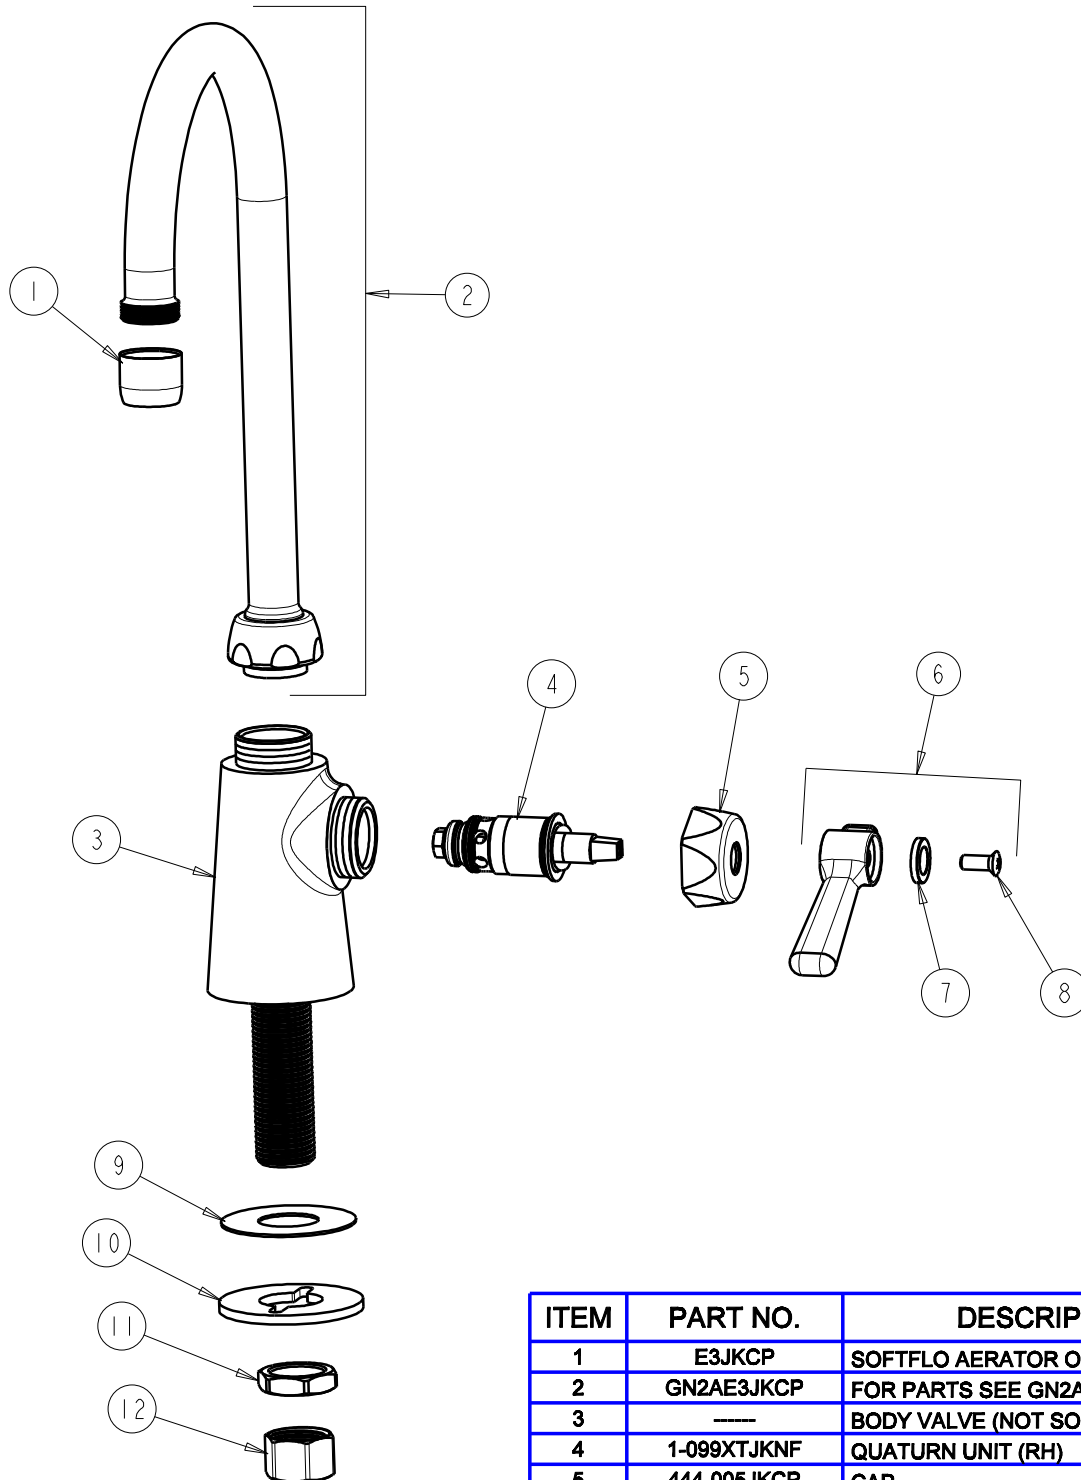

FITTING NO.

350-CP

SUBMITTED MODEL NO.

ITEM NO.

FOR TECHNICAL ASSISTANCE
1-800-TEC-TRUE (1-800-832-8783)

ITEM	PART NO.	DESCRIPTION
1	E3JKCP	SOFTFLO AERATOR OUTLET
2	GN2AE3JKCP	FOR PARTS SEE GN2AE3JKCP
3	----	BODY VALVE (NOT SOLD SEPARATELY)
4	1-099XTJKNF	QUATURN UNIT (RH)
5	444-005JKCP	CAP
6	369-COLDJKCP	LEVER HANDLE ASSEMBLY
7	633-123JKNF	INDEX BUTTON (BLUE)
8	420-010JKRCF	SCREW, 10-32 UNC PH 1/2
9	52-007JKNF	WASHER, RUBBER
10	807-112JKNF	WASHER
11	49-004JKRBF	LOCKNUT
12	49-005JKRBF	COUPLING NUT