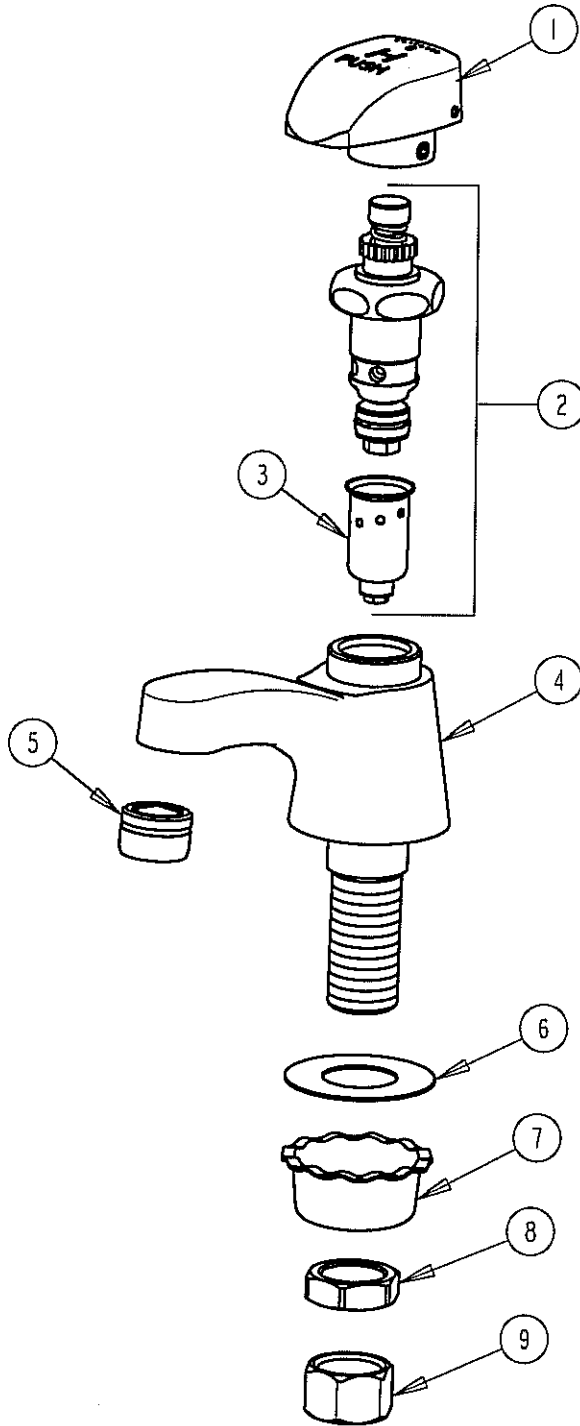

PARTS LIST

BY: SID
CHK'D: SID

CHICAGO FAUCETS
Last As Long As The Building

FINISH: AS SPECIFIED
DATE: 09-30-02

335-E12HOT

ITEM NO.	PART NO.	DESCRIPTION	ITEM NO.	PART NO.	DESCRIPTION
1	335-007K	TILT HANDLE ASSEMBLY, HOT	6	333-103	RUBBER WASHER
2	335X	TIP TAP UNIT	7	1797-114	BASIN COCK WASHER
3	333-073K	SLOW DASHPOT ASSEMBLY	8	49-004	LOCKNUT
4	-----	VALVE BODY NOT SOLD SEPARATELY	9	49-005	COUPLING NUT
5	E12	SOFTFLO OUTLET			